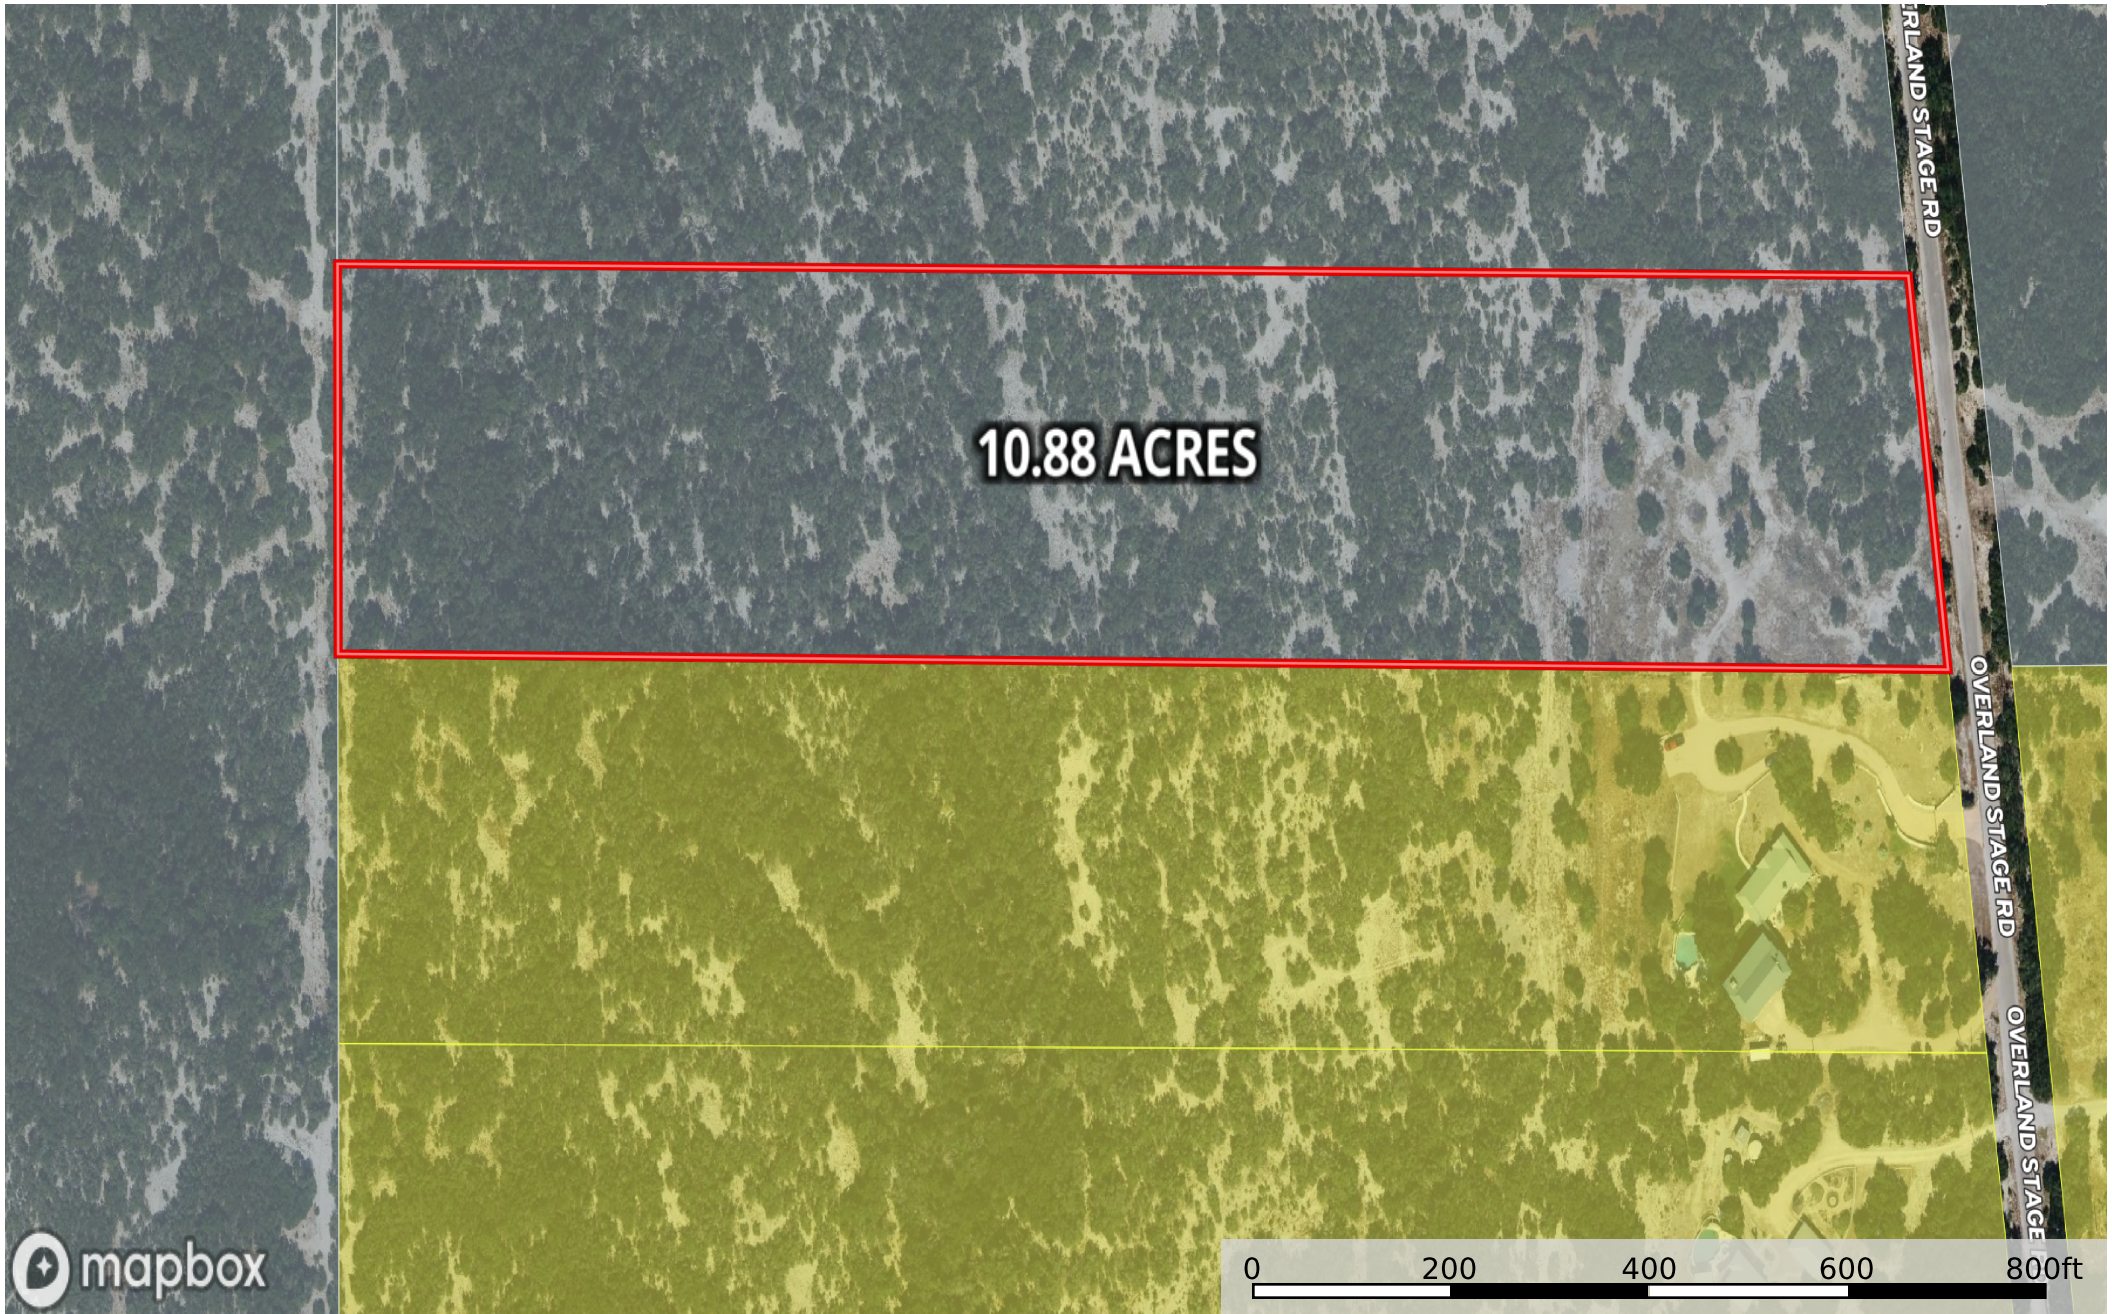

1220 Overland Stage Road, Dripping Springs Texas, AC +/-

10.88 ACRES

0 200 400 600 800ft

- Boundary
- Residential
- Commercial
- Industrial
- Agricultural
- Vacant
- Miscellaneous