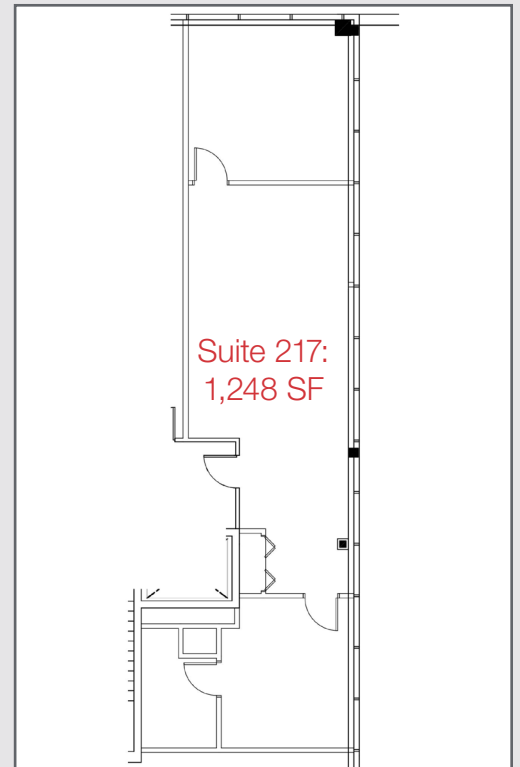

700 Plaza Drive Secaucus, New Jersey

700 Plaza Drive offers smaller, first-class office suites in a full-service complex.

Property Information

- Available for lease:
 - Suite 204: 2,705 SF
Test-Fit options included
 - Suite 205: 1,753 SF
 - Suite 207: *Recently Leased*
 - Suite 212: 1,360 SF
 - Suite 217: 1,248 SF

The information contained herein has been obtained from sources considered to be reliable, but no guarantee of its accuracy is made by NAI James E. Hanson

Floor Plans

(not to scale)

Suite 204:
2,705 SF

Suite 205:
1,753 SF

Suite 207:
**RECENTLY
LEASED**

Suite 212:
1,360 SF

Suite 217:
1,248 SF

SERVICES OFFERED

Aerial & Location Map

NAI James E. Hanson
COMMERCIAL REAL ESTATE SERVICES, WORLDWIDE

SERVICES OFFERED

Brokerage • Property Management • Corporate Services • Financing • Logistics • Government Services • Healthcare • Tenant Representation • Cold Storage • Investment Services