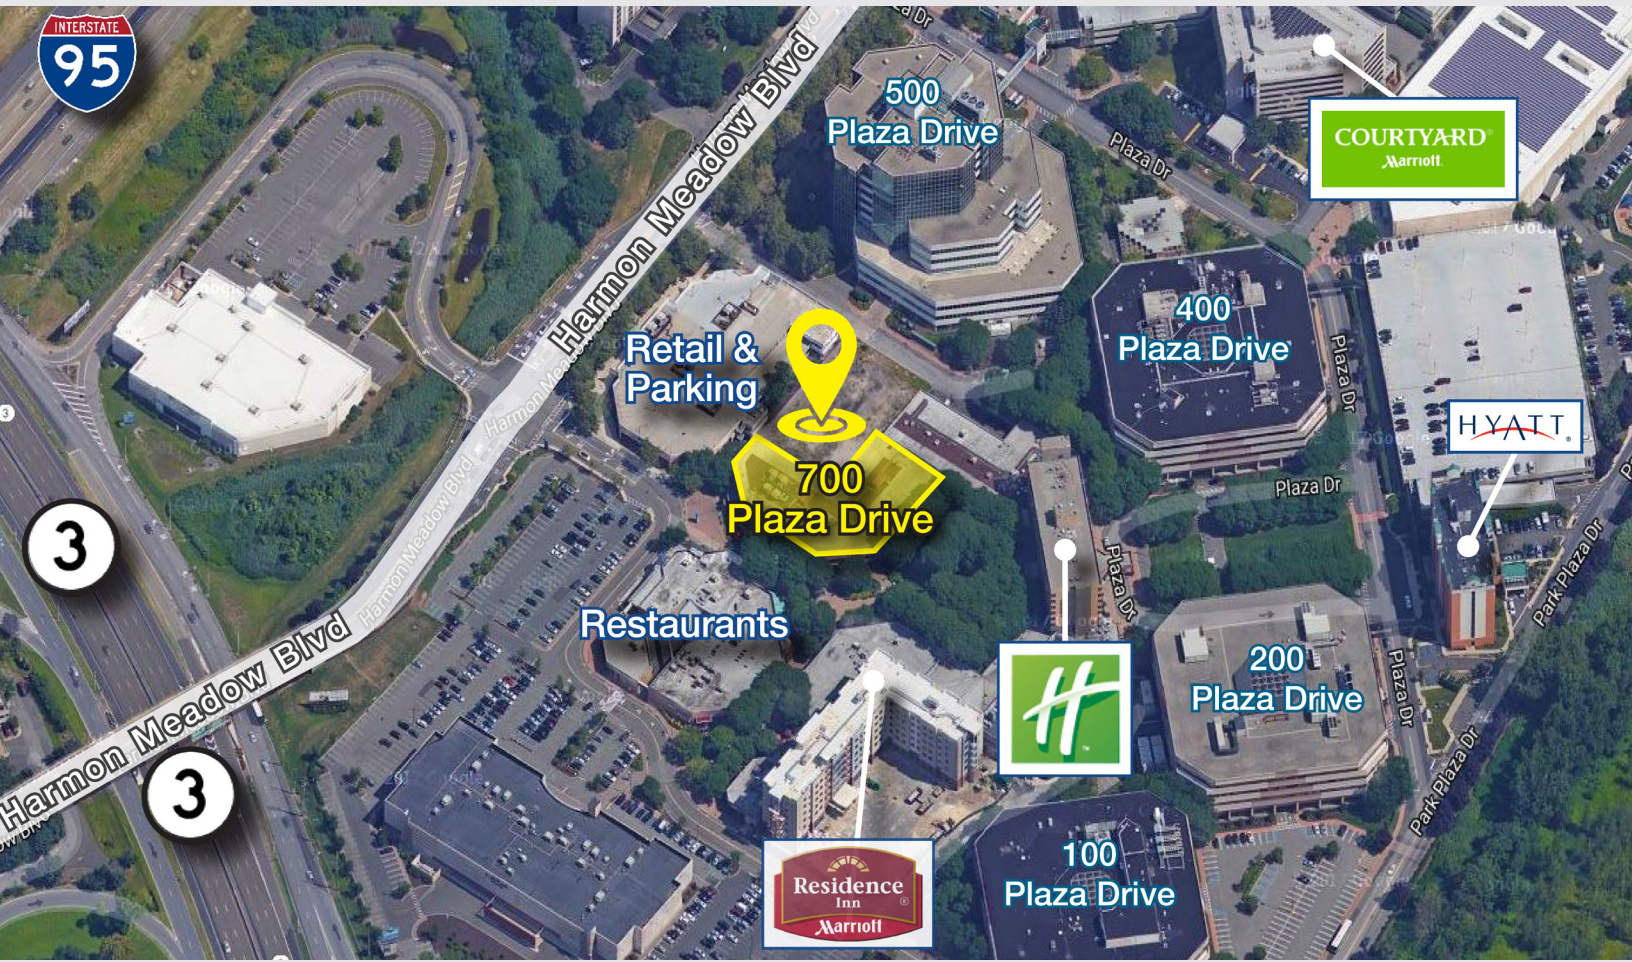

Aerial & Location Map

NAI James E. Hanson
COMMERCIAL REAL ESTATE SERVICES, WORLDWIDE

SERVICES OFFERED

Brokerage • Property Management • Corporate Services • Financing • Logistics • Government Services • Healthcare • Tenant Representation • Cold Storage • Investment Services

The information contained herein has been obtained from sources considered to be reliable, but no guarantee of its accuracy is made by NAI James E. Hanson