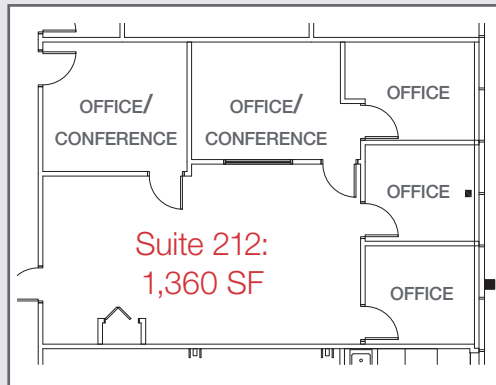

700 Plaza Drive Secaucus, New Jersey

700 Plaza Drive offers smaller, first-class office suites in a full-service complex.

Property Information

- Available for lease:
 - Suite 204: 2,705 SF
Test-Fit options included
 - Suite 205: 1,753 SF
 - Suite 207: *Recently Leased*
 - Suite 212: 1,360 SF
 - Suite 217: 1,248 SF

The information contained herein has been obtained from sources considered to be reliable, but no guarantee of its accuracy is made by NAI James E. Hanson

Floor Plans

(not to scale)

Suite 204:
2,705 SF

Suite 205:
1,753 SF

Suite 207:
**RECENTLY
LEASED**

Suite 212:
1,360 SF

Suite 217:
1,248 SF

SERVICES OFFERED

Aerial & Location Map

NAI James E. Hanson
COMMERCIAL REAL ESTATE SERVICES, WORLDWIDE

SERVICES OFFERED

Brokerage • Property Management • Corporate Services • Financing • Logistics • Government Services • Healthcare • Tenant Representation • Cold Storage • Investment Services