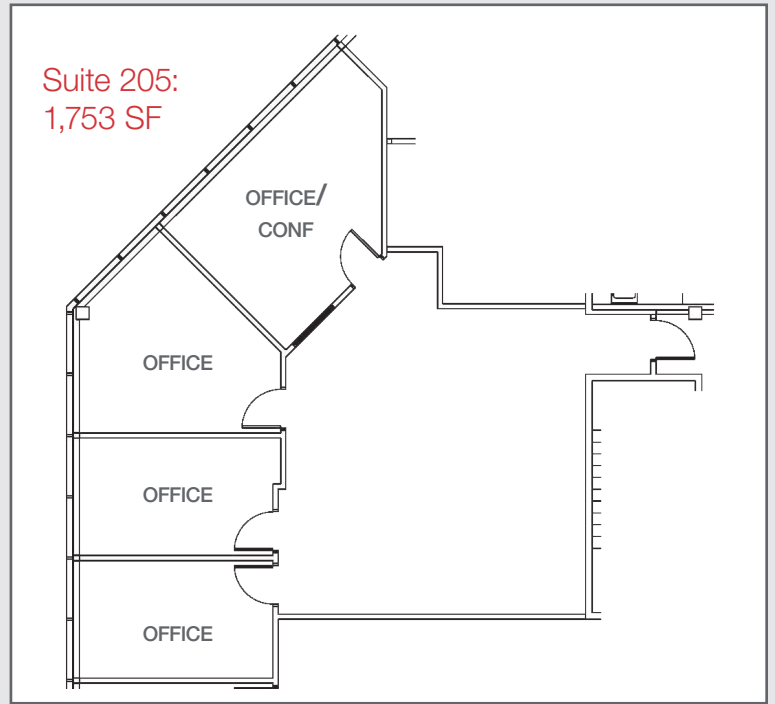

700 Plaza Drive Secaucus, New Jersey

700 Plaza Drive offers smaller, first-class office suites in a full-service complex.

Property Information

- Available for lease:
 - Suite 204: 2,705 SF
Test-Fit options included
 - Suite 205: 1,753 SF
 - Suite 207: *Recently Leased*
 - Suite 212: 1,360 SF
 - Suite 217: 1,248 SF

The information contained herein has been obtained from sources considered to be reliable, but no guarantee of its accuracy is made by NAI James E. Hanson

Floor Plans

(not to scale)

Suite 204:
2,705 SF

Suite 205:
1,753 SF

Suite 207:
**RECENTLY
LEASED**

Suite 212:
1,360 SF

Suite 217:
1,248 SF

SERVICES OFFERED

Aerial & Location Map

NAI James E. Hanson
COMMERCIAL REAL ESTATE SERVICES, WORLDWIDE

SERVICES OFFERED

Brokerage • Property Management • Corporate Services • Financing • Logistics • Government Services • Healthcare • Tenant Representation • Cold Storage • Investment Services