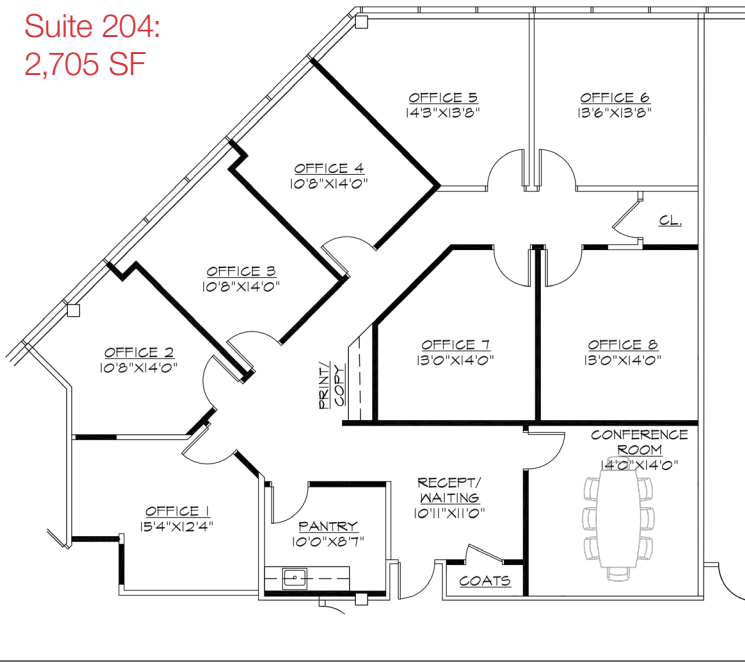

700 Plaza Drive Secaucus, New Jersey

700 Plaza Drive offers smaller, first-class office suites in a full-service complex.

Property Information

- Available for lease:
 - Suite 204: 2,705 SF
Test-Fit options included
 - Suite 205: 1,753 SF
 - Suite 207: *Recently Leased*
 - Suite 212: 1,360 SF
 - Suite 217: 1,248 SF

The information contained herein has been obtained from sources considered to be reliable, but no guarantee of its accuracy is made by NAI James E. Hanson

Floor Plans

(not to scale)

Suite 204:
2,705 SF

Suite 205:
1,753 SF