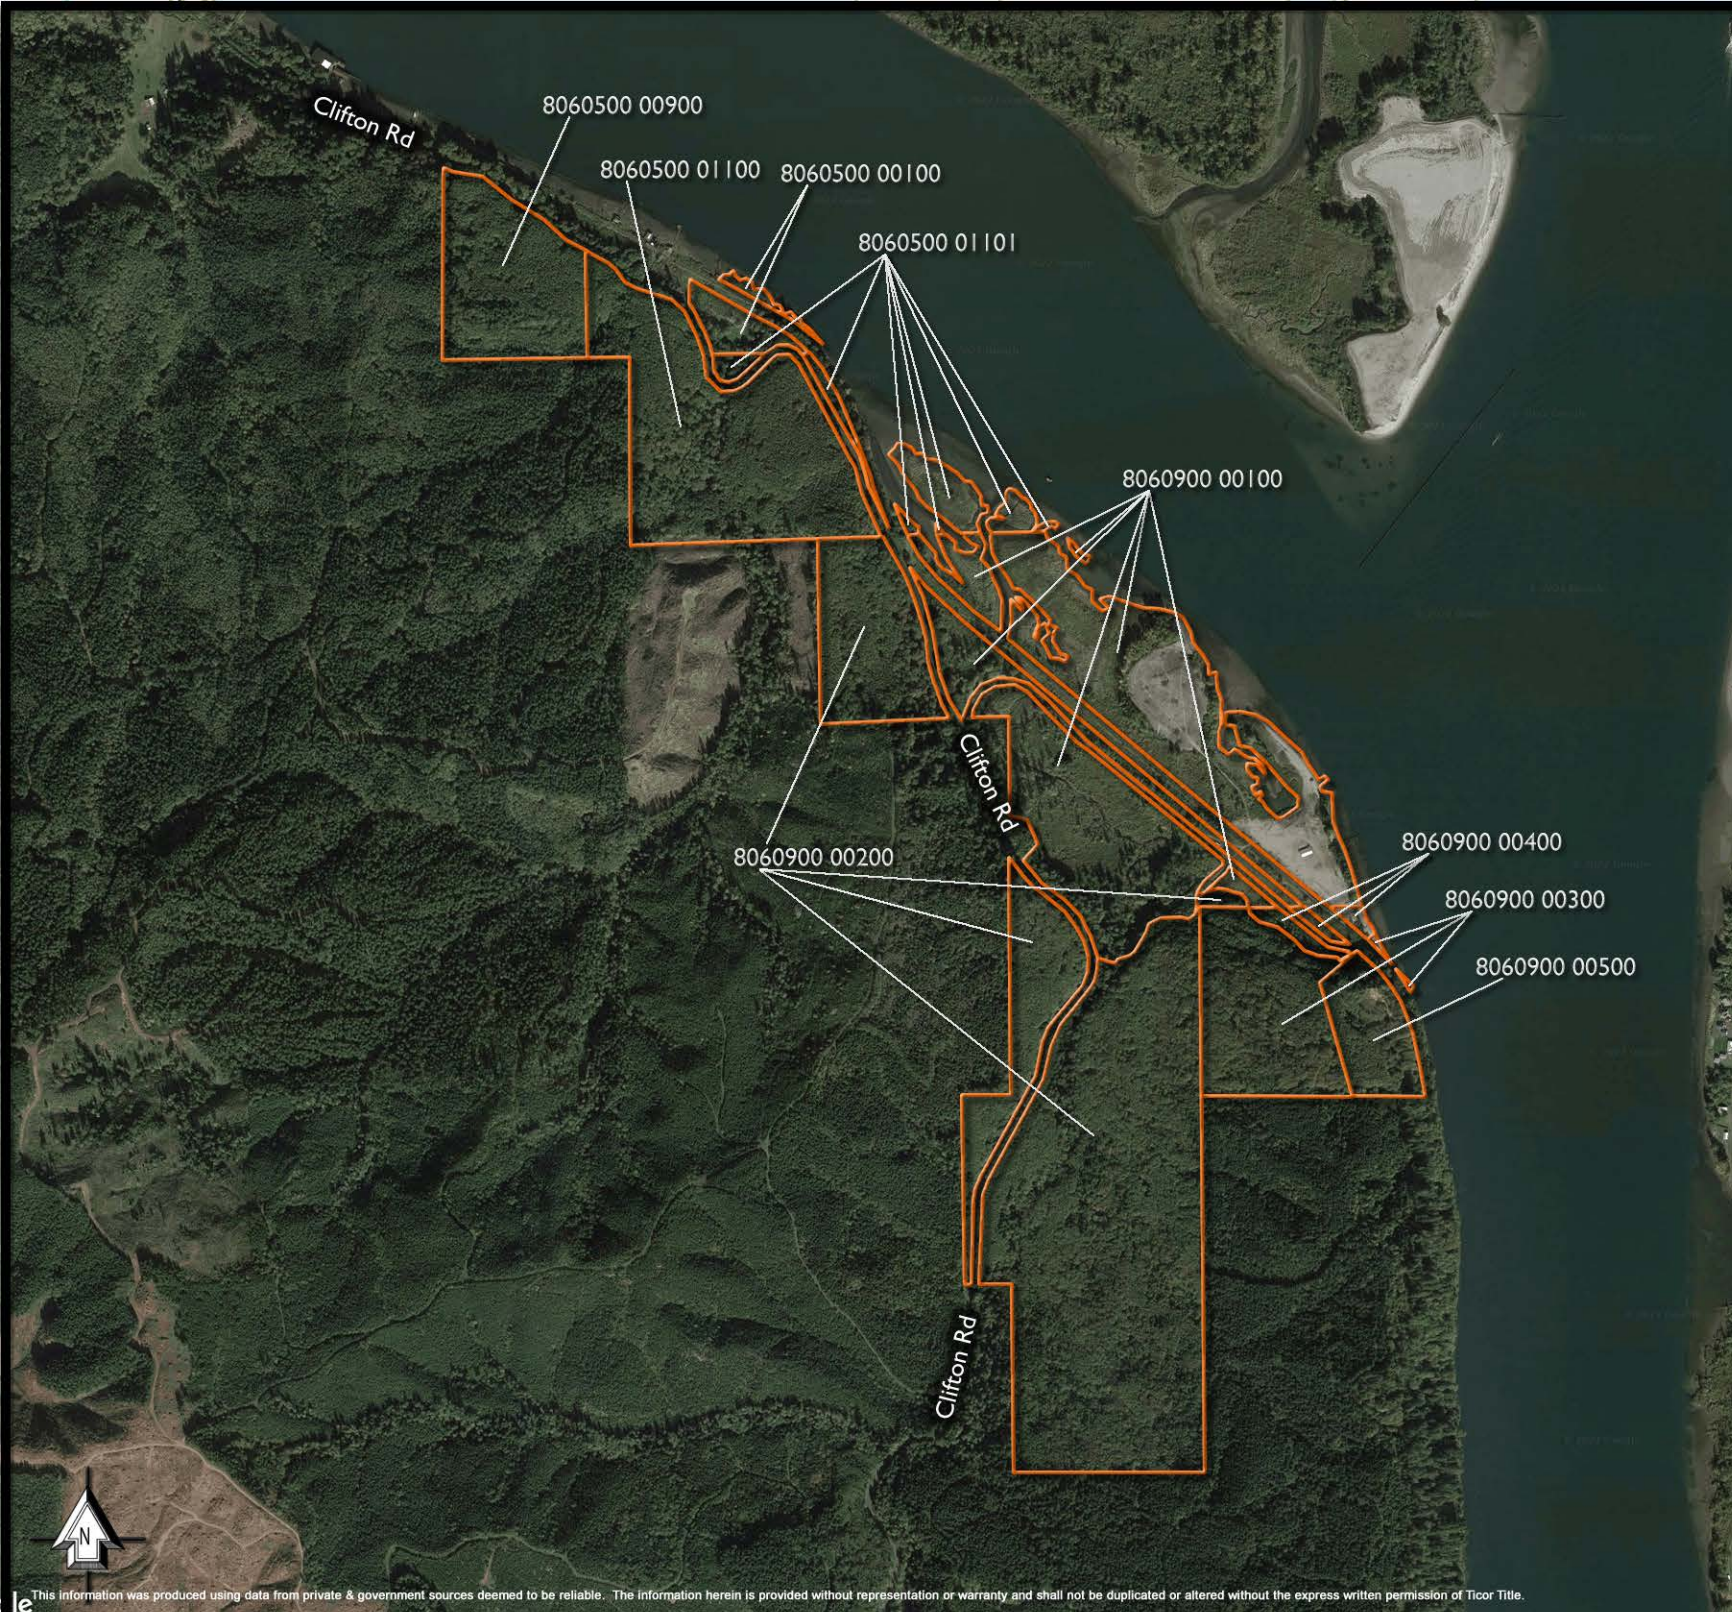

Tax Lot Aerial Overlay

 Property

Thank you for choosing:
Ticor Title Company
111 SW Columbia, Suite 1000
Portland, OR 97201
Phone: 503-242-1210
Fax: 503-242-0770