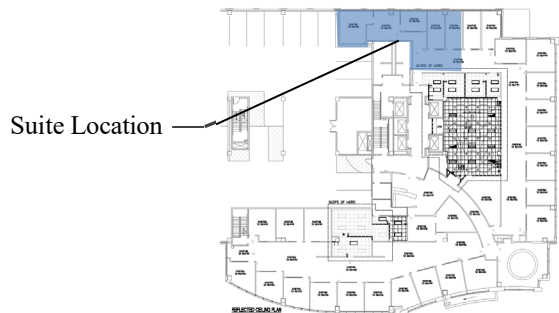

ROUNABOUT PLAZA

1600 Division Street | Nashville, TN

Suite 310 | 1,945 RSF

KEY PLAN

TOM HARWELL
tharwell@eakinpartners.com
(615) 425-5923

ROB EAKIN
reakin@eakinpartners.com
(615) 425-5927

EAKIN PARTNERS, LLC
1201 Demonbreun Street | Suite 1400
Nashville, Tennessee 37203
(615) 250-1800