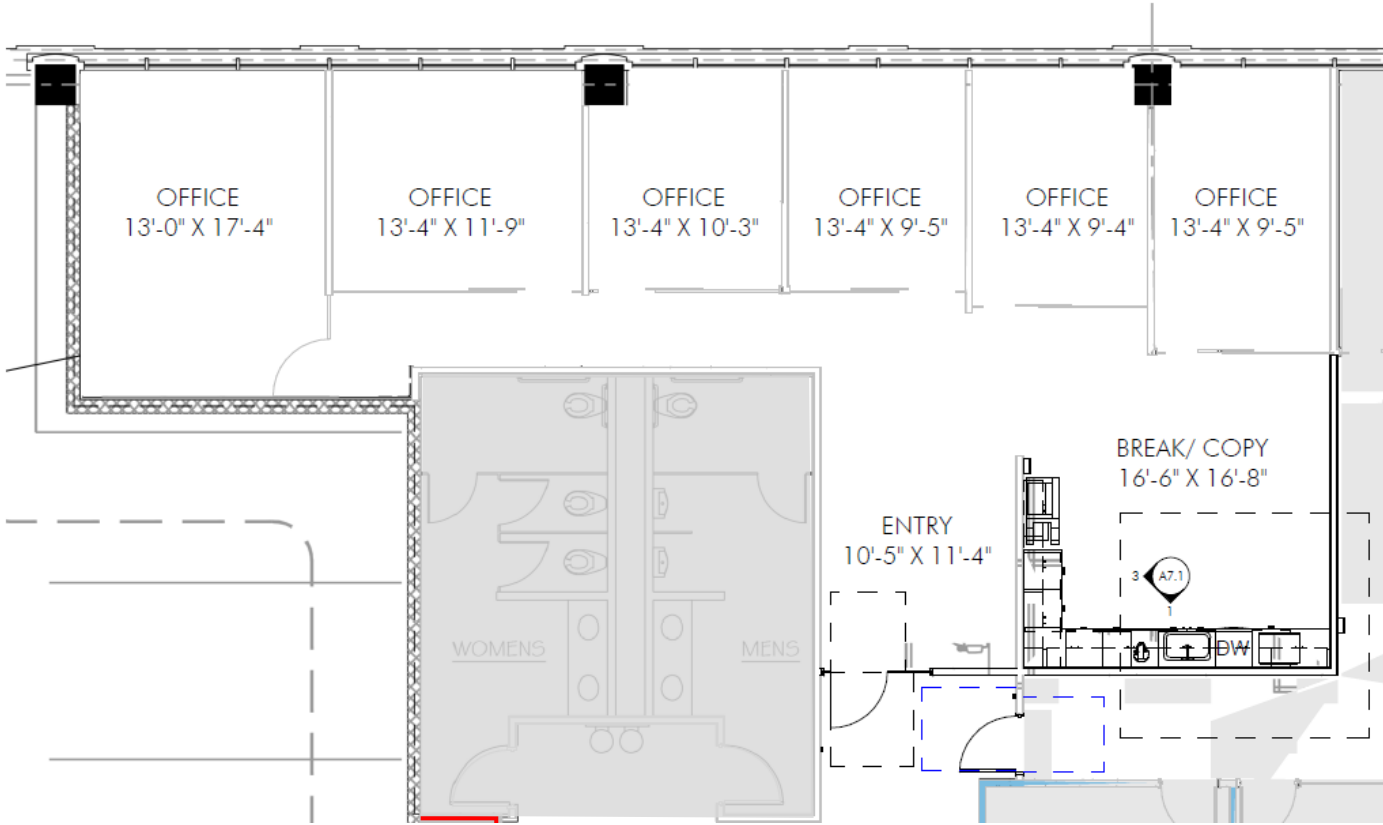

ROUNABOUT PLAZA

1600 Division Street | Nashville, TN

Suite 310 | 1,945 RSF

KEY PLAN

TOM HARWELL
tharwell@eakinpartners.com
(615) 425-5923

ROB EAKIN
reakin@eakinpartners.com
(615) 425-5927

EAKIN PARTNERS, LLC
1201 Demonbreun Street | Suite 1400
Nashville, Tennessee 37203
(615) 250-1800