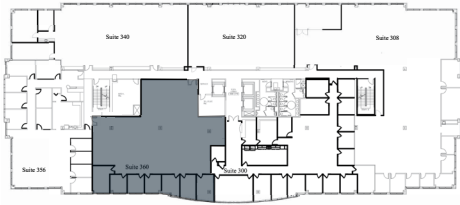

PRIMERA TOWERS

300 PRIMERA BOULEVARD

- 122,056 s.f. - Brighthouse
- 4 stories and Level 3
- Built in 1999 as providers

Suite	Size (r.s.f.)
360	5,181 s.f.

PARMENTER REALTY PARTNERS

MICAH STRADER
micah.strader@jll.com
T +1 407 982 8688