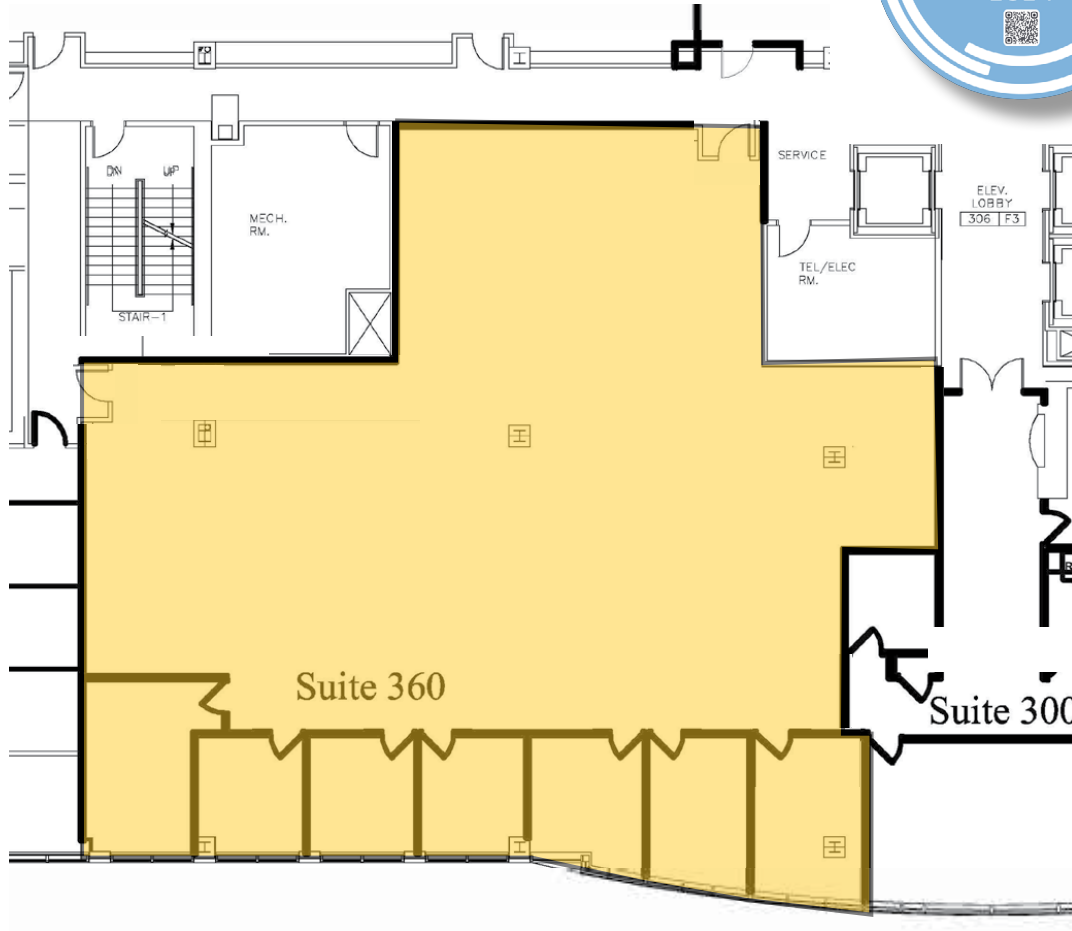

PRIMERA TOWERS

300 PRIMERA BOULEVARD

- 122,056 s.f. - Brighthouse
- 4 stories and Level 3
- Built in 1999 as providers

Suite	Size (r.s.f.)
360	5,181 s.f.

PARMENTER REALTY PARTNERS

MICAH STRADER
micah.strader@jll.com
T +1 407 982 8688