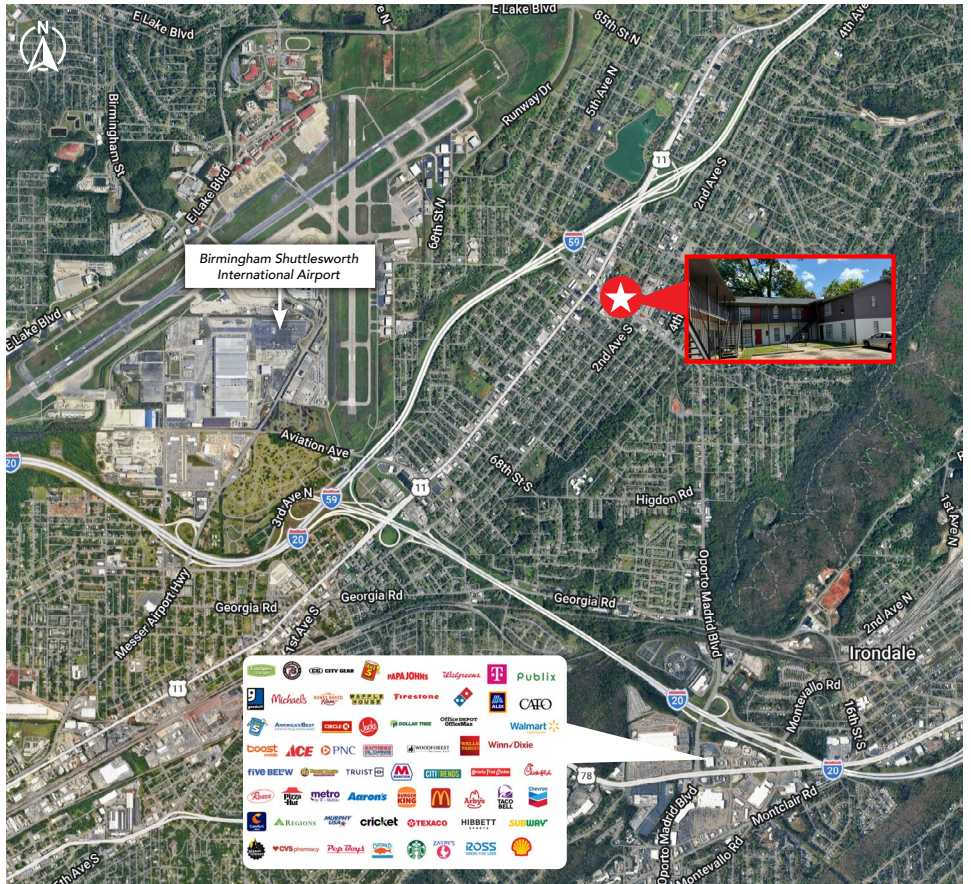

**Price: Contact Broker**

 **Birmingham, AL**

 **Built 1984**

 **18 Units**

 **14,076 SF Total Building Size**

**BISHOP ESCUE**

bescue@harbertmultifamily.com

205.458.8010