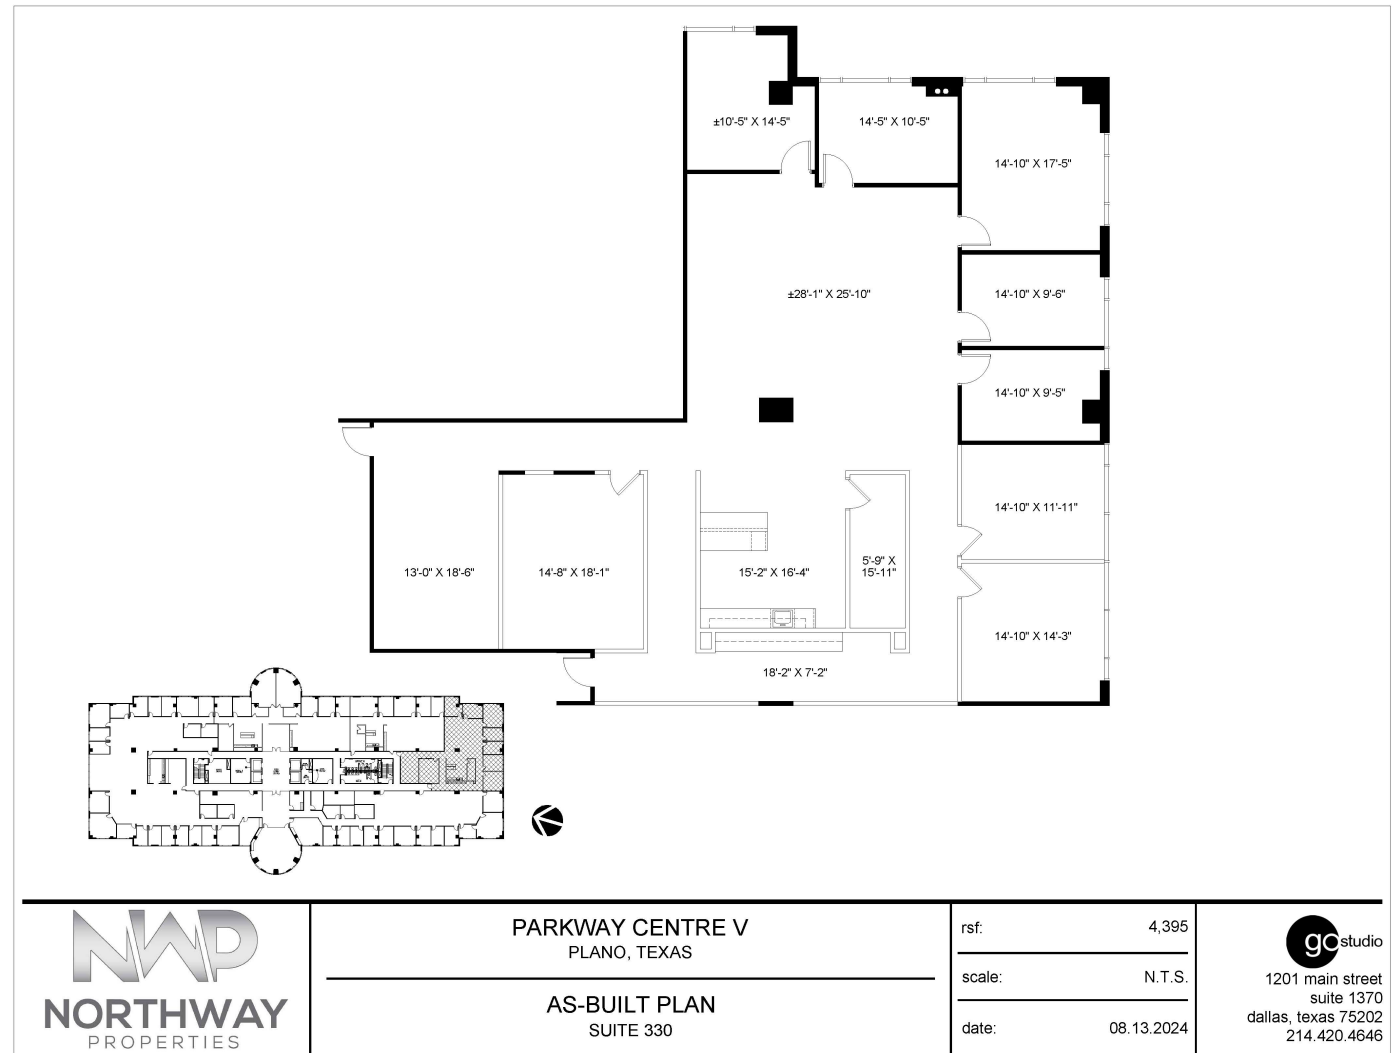

CORINNE MITCHELL
214.282.0554
corinne@northwayprop.com

PARKWAY CENTRE V

Suite 330 - 4,395 RSF