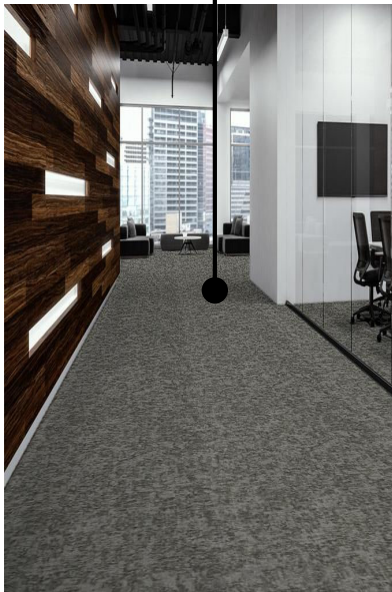

PALETTE 1

FLOORING FINISHES:

PAINT:

MILLWORK:

WALLCOVERING OPTIONS: