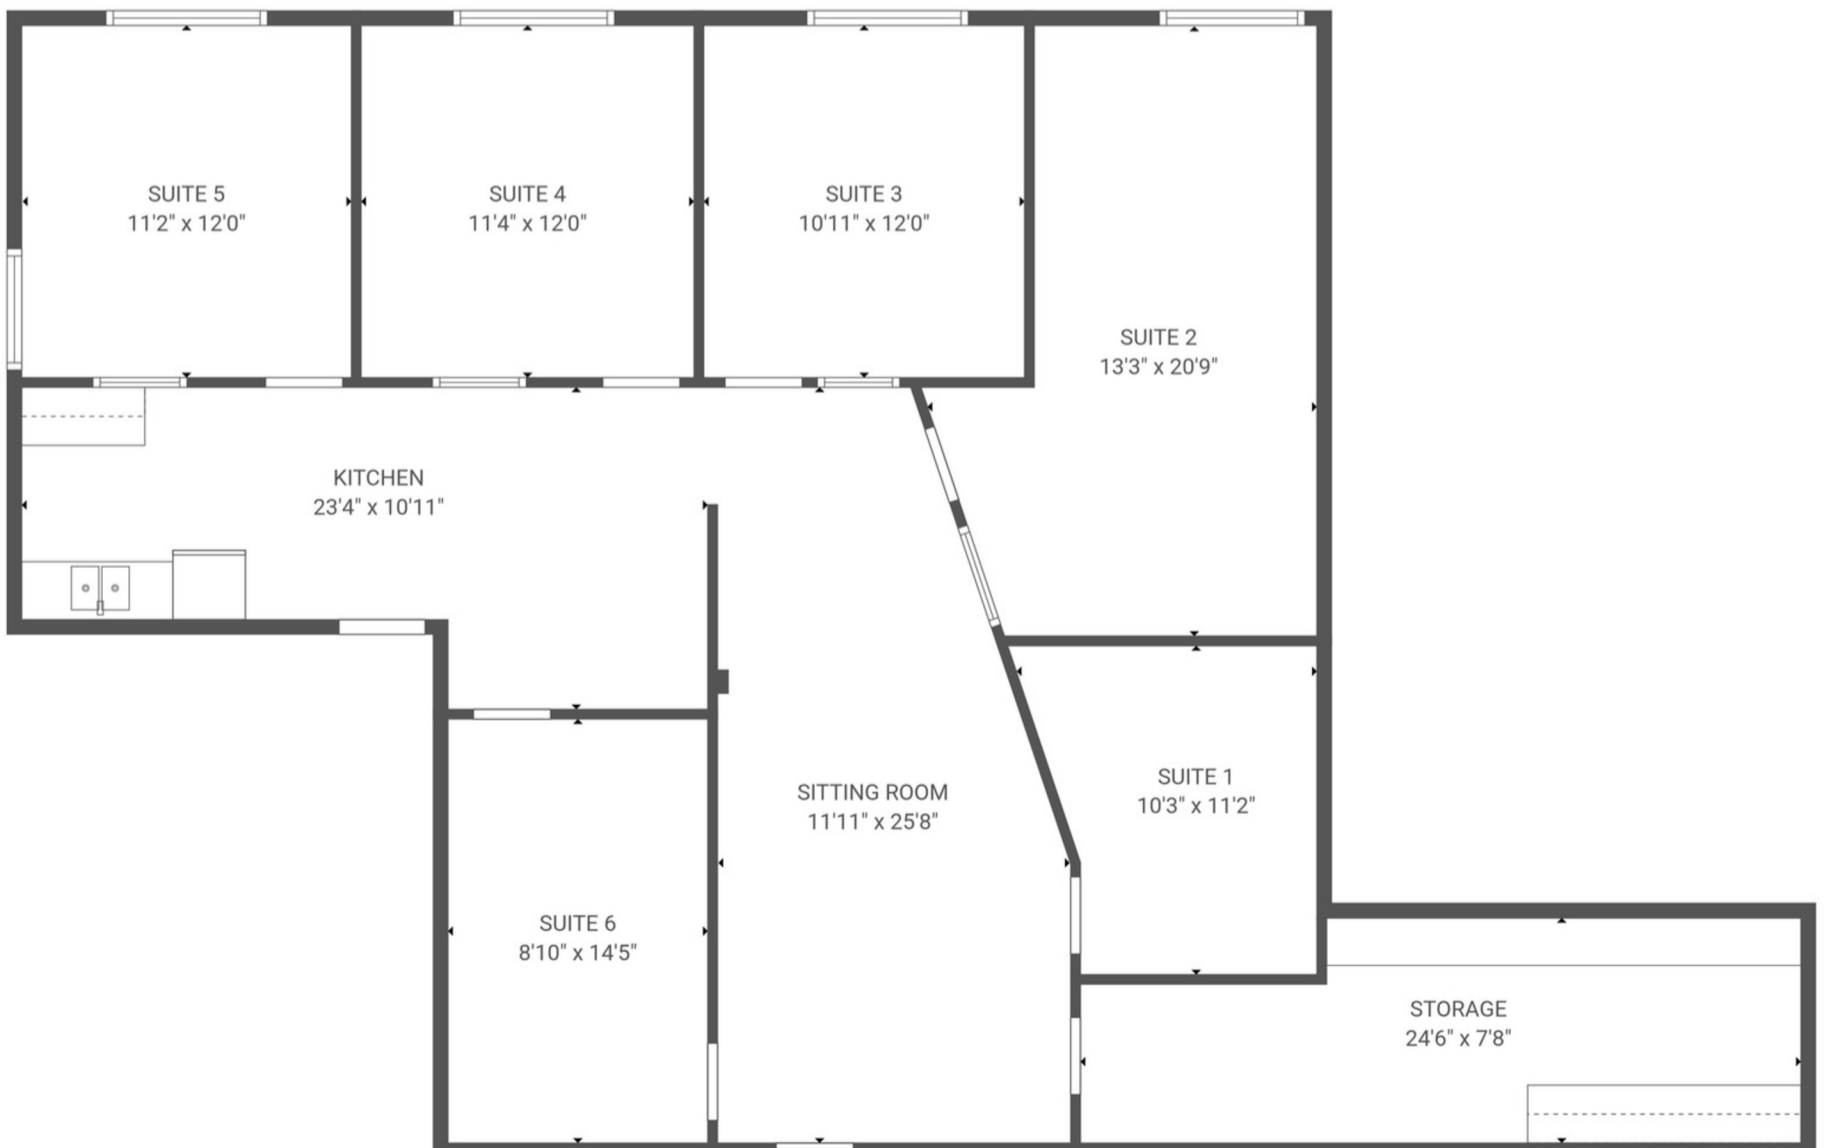

THE RIGHTMOVE COLLECTIVE OFFICE AND WELLNESS SUITES

AT A GLANCE:

Six private suites in a variety of sizes
Designed for both office and wellness use
Bright, newly finished waiting & common area

SHARED AMENITIES:

Fully equipped kitchen
Shared work counter & cabinetry
Desk / dining area with individual tenant storage

BUILDING FEATURES:

24-hour secure access
On-site property management
Free tenant & guest parking
Steps from cafés, restaurants, shops & entertainment
Easy access to public transit

IDEAL FOR:

Therapists • Consultants • Creatives • Wellness Professionals