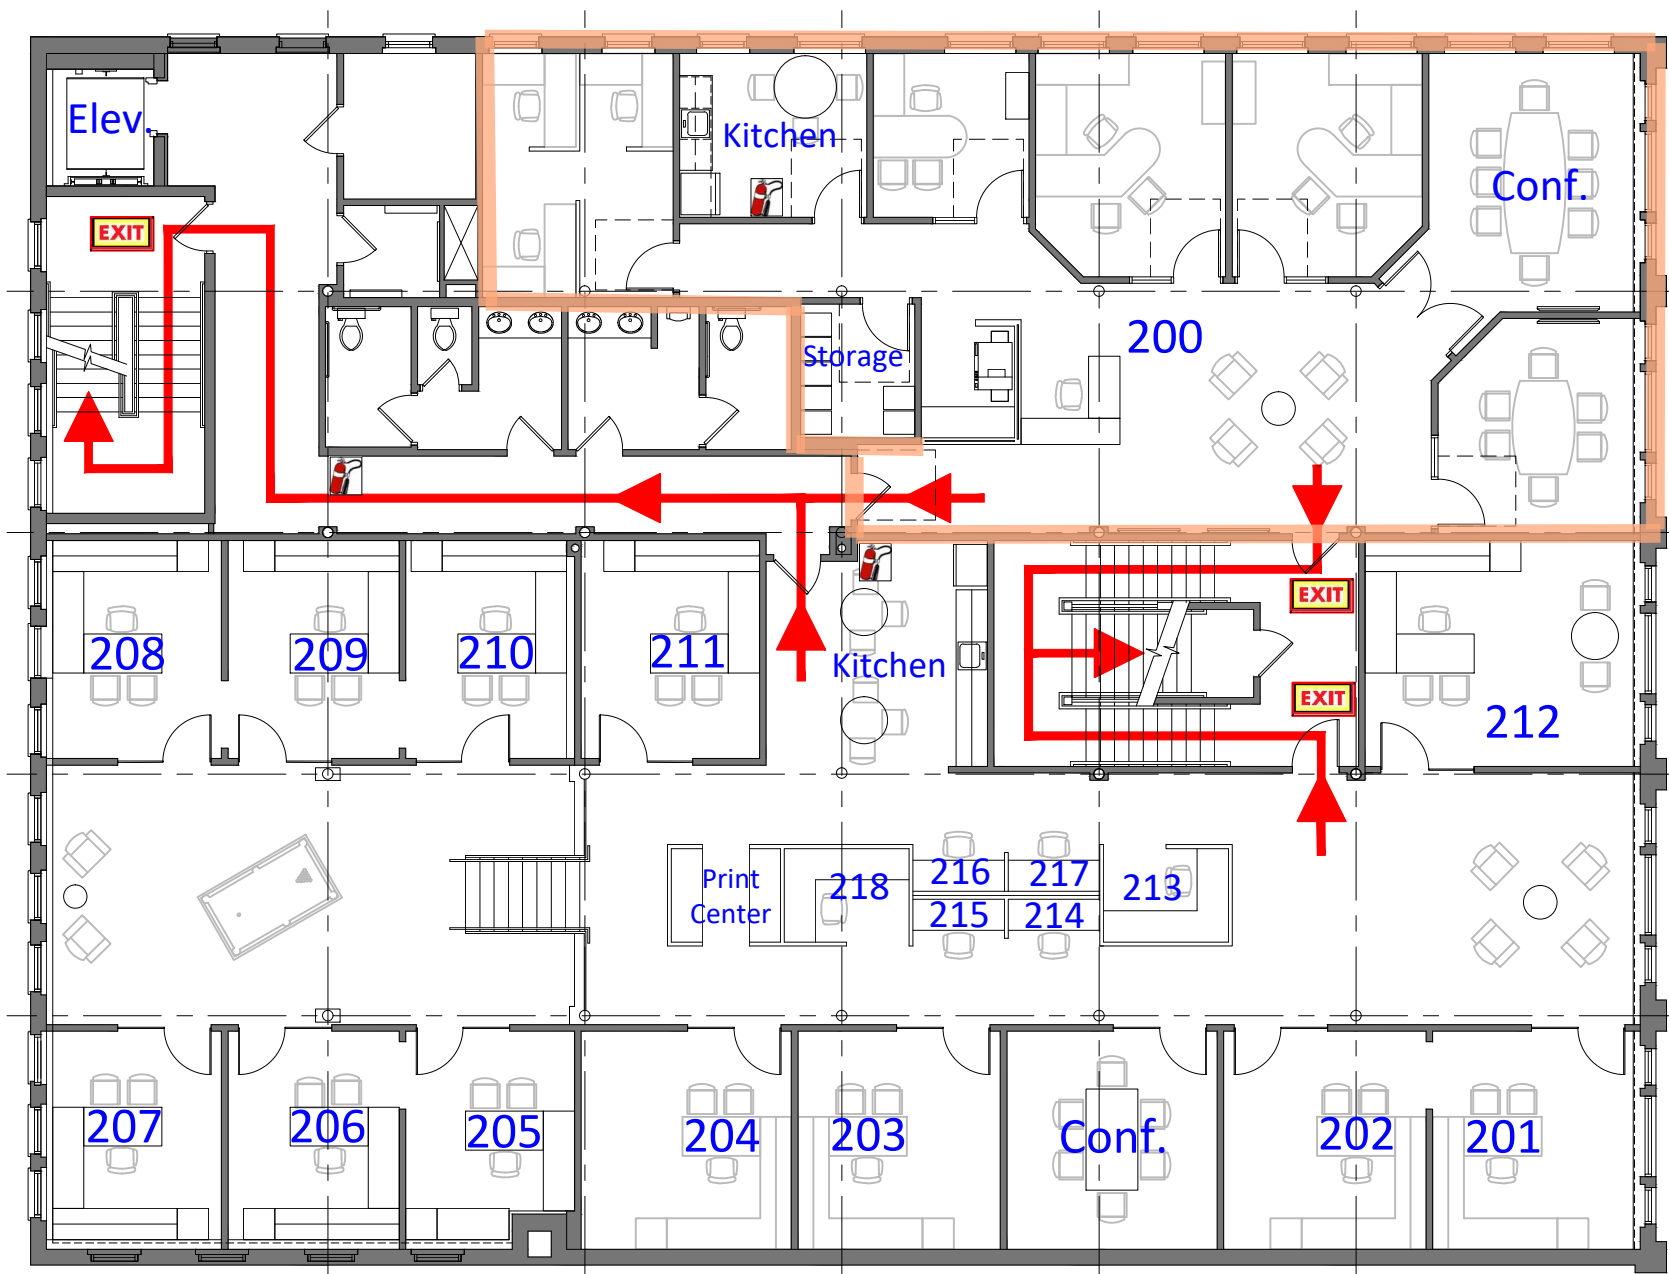

EMERGENCY EVACUATION MAP

SYMBOL KEY

 EXIT TO EXTERIOR

 FIRE EXTINGUISHER LOCATIONS

SECOND FLOOR LAYOUT
BOERNER MERCANTILE BUILDING
211 FRANKLIN STREET
PORT WASHINGTON, WI 53223