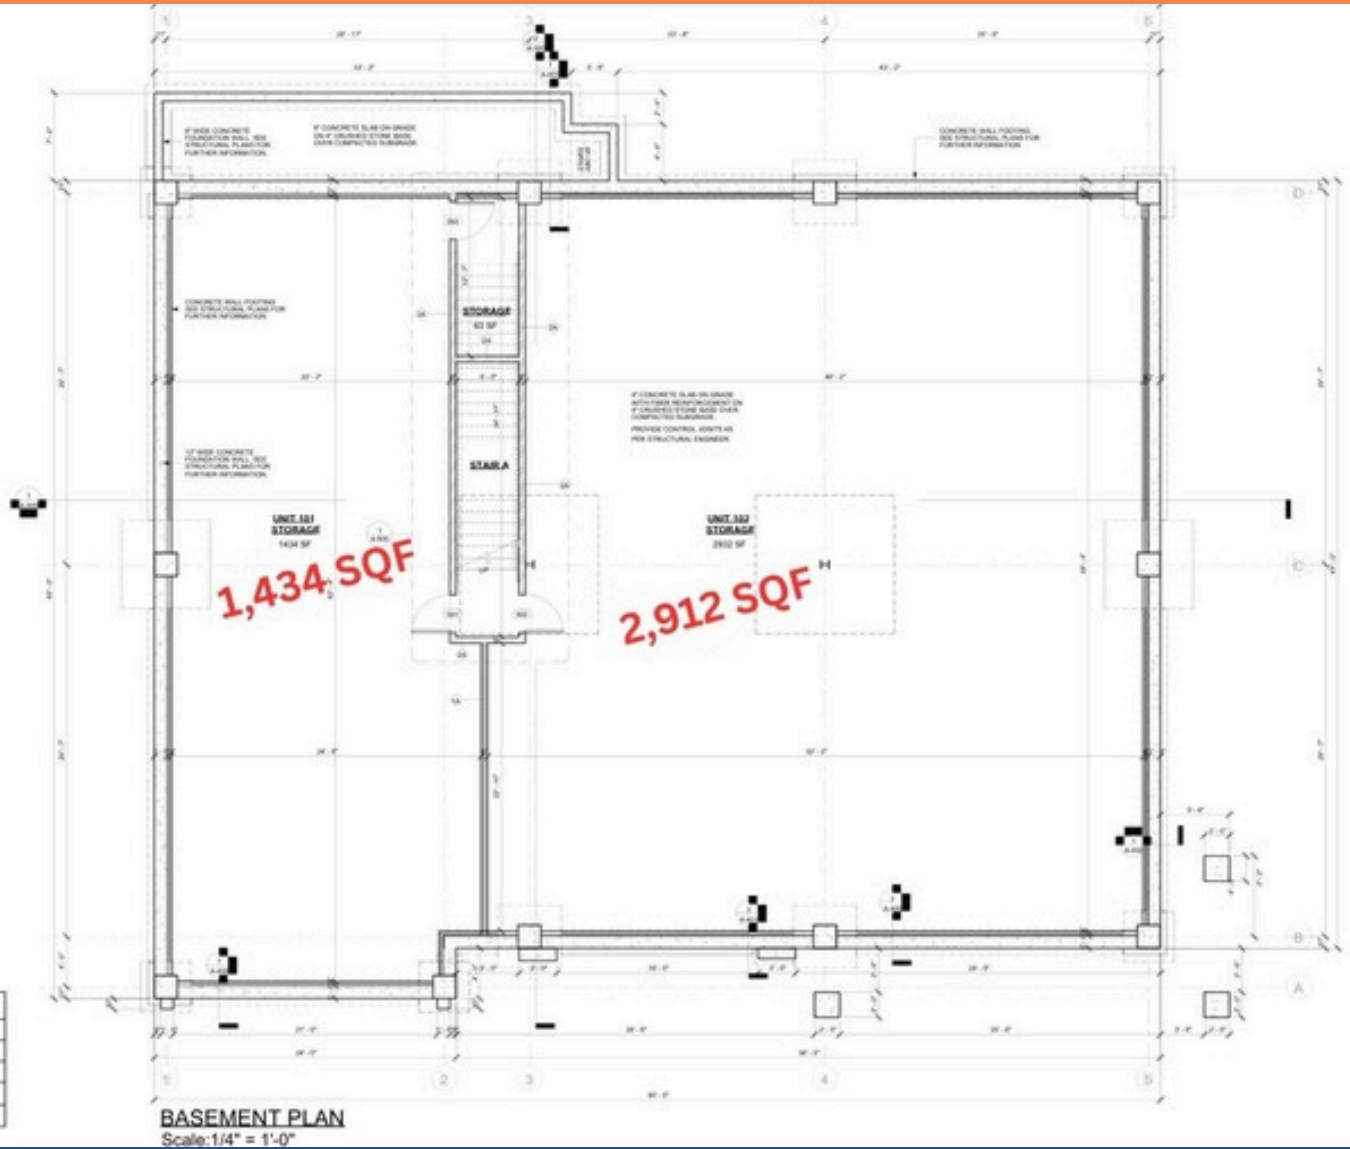

620

Rt 70

LAKWOOD, NJ

1,415- 34,694 SQF AVAILABLE

**YOSSI
LIPSCHITZ**
Your Greatest Real Estate Asset

LG PROPERTIES
Commercial Realty
15 America Ave.
Lakewood, NJ 08701

YOSSI LIPSCHITZ
O: 732.901.4145 C: 718.344.3420
joe@lgpropertiesnj.com