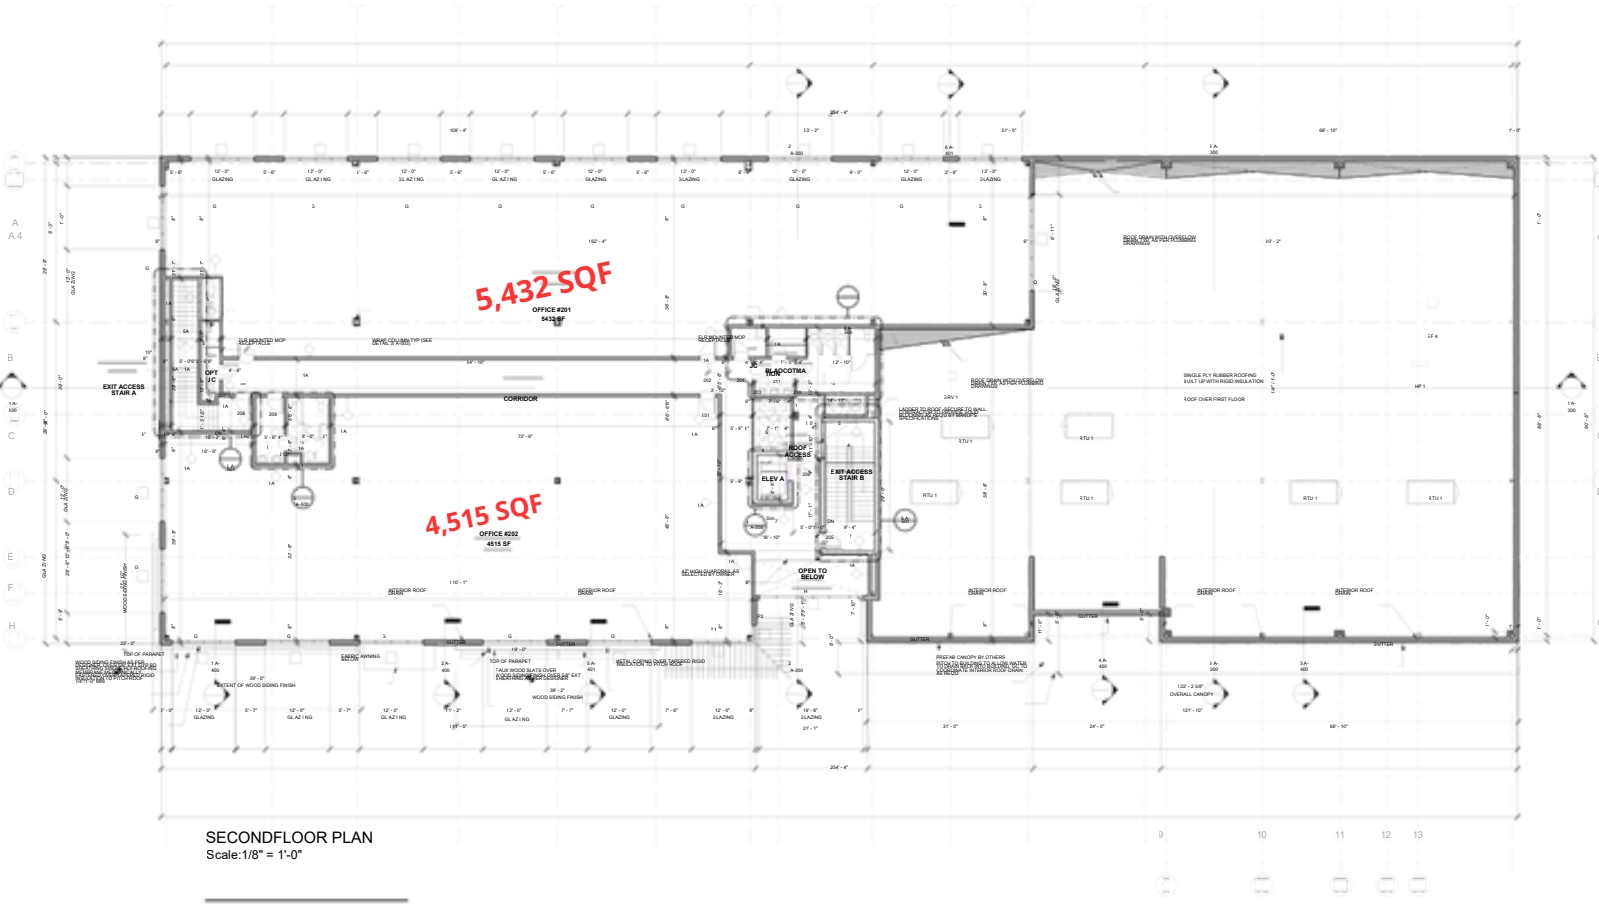

600 Rt 70 LAKEWOOD, NJ

SECOND FLOOR PLAN
Scale: 1/8" = 1'-0"

1,415- 34,694 SQF AVAILABLE

LG PROPERTIES
Commercial Realty
15 America Ave.
Lakewood, NJ 08701

YOSSI LIPSCHITZ
O: 732.901.4145 C: 718.344.3420
joe@lgpropertiesnj.com

600

Rt 70

LAKWOOD, NJ

MEZZANINE PLAN
Scale: 1/8" = 1'-0"

NOTE: ALL DIMENSIONS ARE TO CENTER UNLESS OTHERWISE SPECIFIED BY THE ARCHITECT. DIMENSIONS ARE TO CENTER UNLESS OTHERWISE SPECIFIED BY THE ARCHITECT. DIMENSIONS ARE TO CENTER UNLESS OTHERWISE SPECIFIED BY THE ARCHITECT.