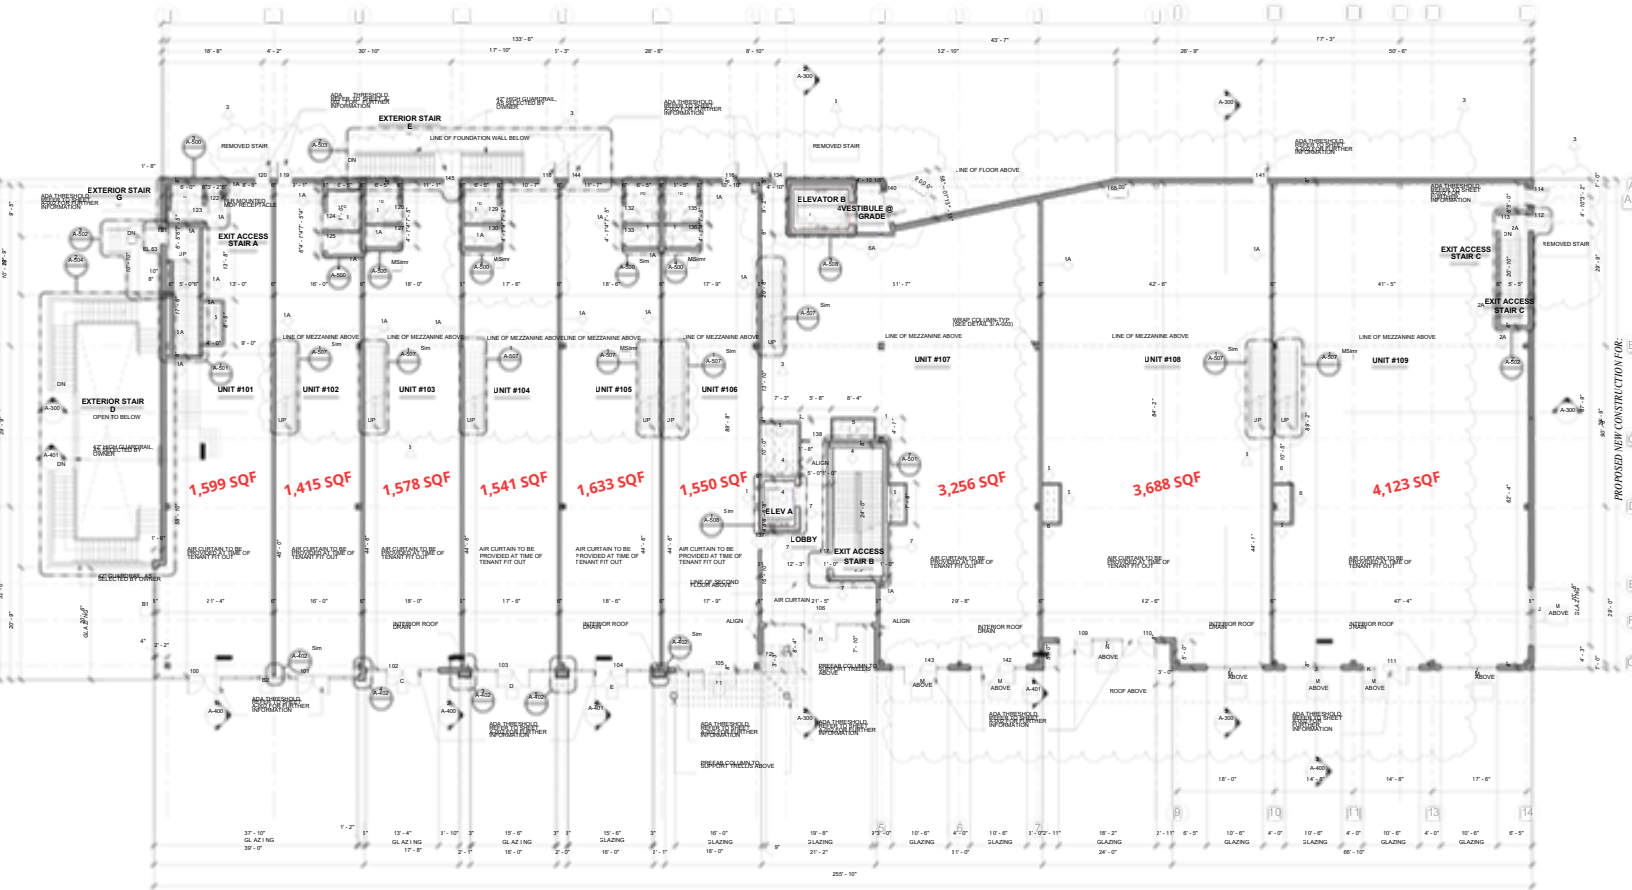

600 Rt 70 LAKEWOOD, NJ

FIRSTFLOOR PLAN
Scale: 1/8" = 1'-0"

WALL LEGEND	
	FRAMED WALL
	POLISHED CONCRETE WALL
	BLOCK WALL
	RATED WALL / GLO ASSEMBLY

1,415- 34,694 SQF AVAILABLE