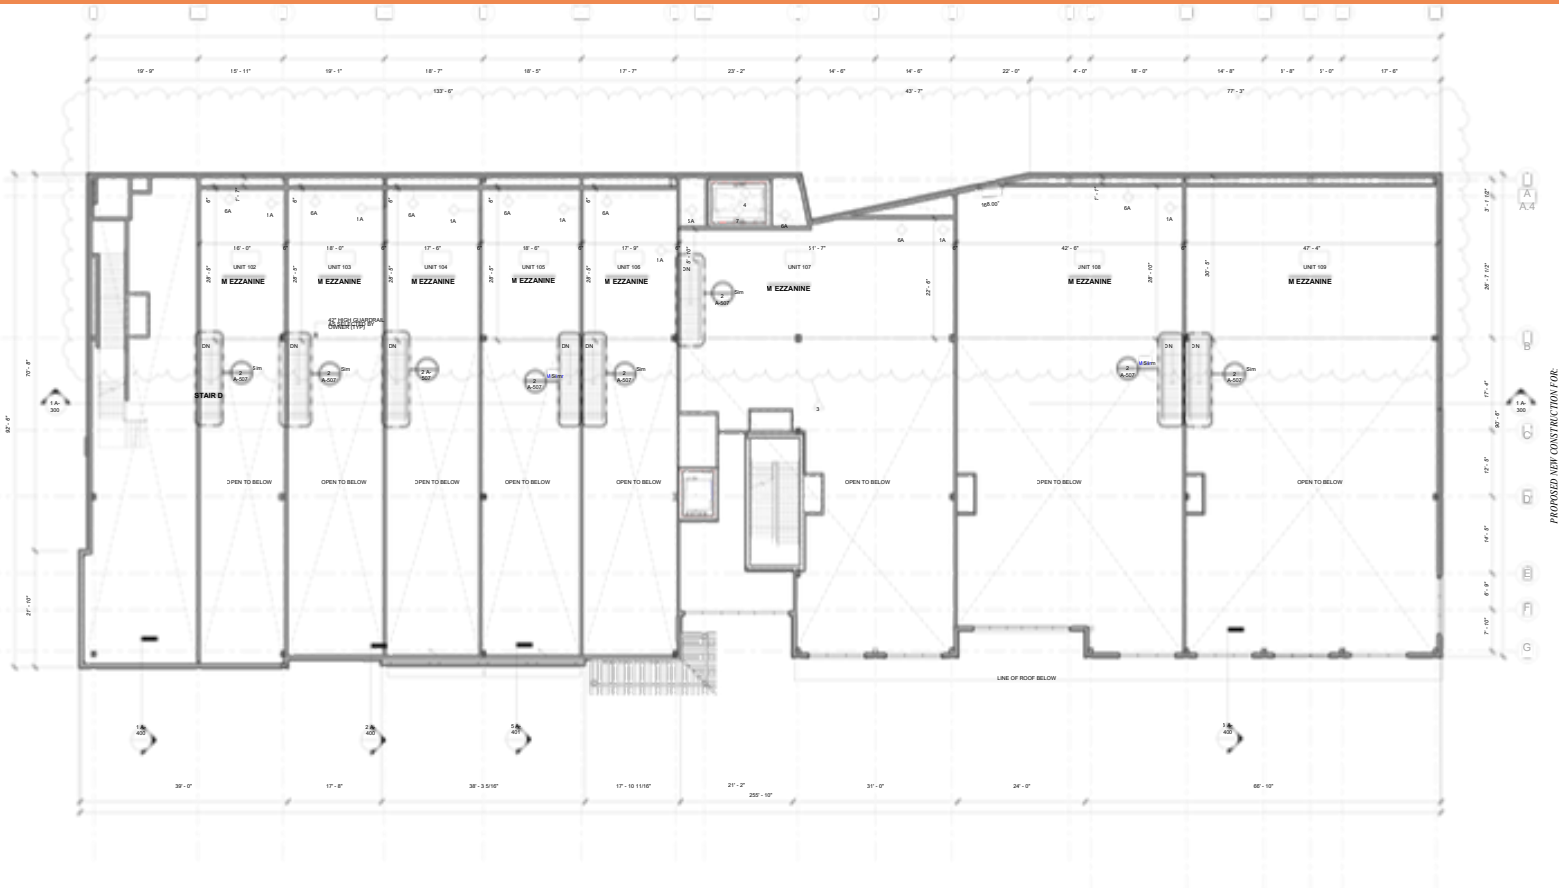

600

Rt 70

LAKWOOD, NJ

MEZZANINE PLAN
Scale: 1/8" = 1'-0"

WALL LEGEND

1,415- 34,694 SQF AVAILABLE