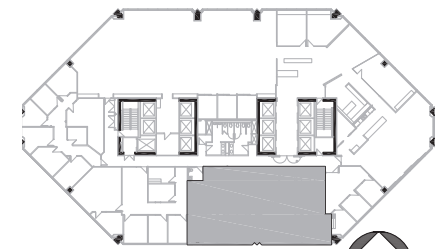

CENTRAL ARTS PLAZA

1850 NORTH CENTRAL AVENUE | PHOENIX, AZ 85004

SUITE 320 ±3,210 RSF

NEWMARK

Brett Abramson
t 602-803-6604
brett.abramson@nrmk.com

Chris Beall
t 602-459-5634
chris.beall@nrmk.com

The information contained herein has been obtained from sources deemed reliable but has not been verified and no guarantee, warranty or representation, either express or implied, is made with respect to such information. Terms of sale or lease and availability are subject to change or withdrawal without notice.