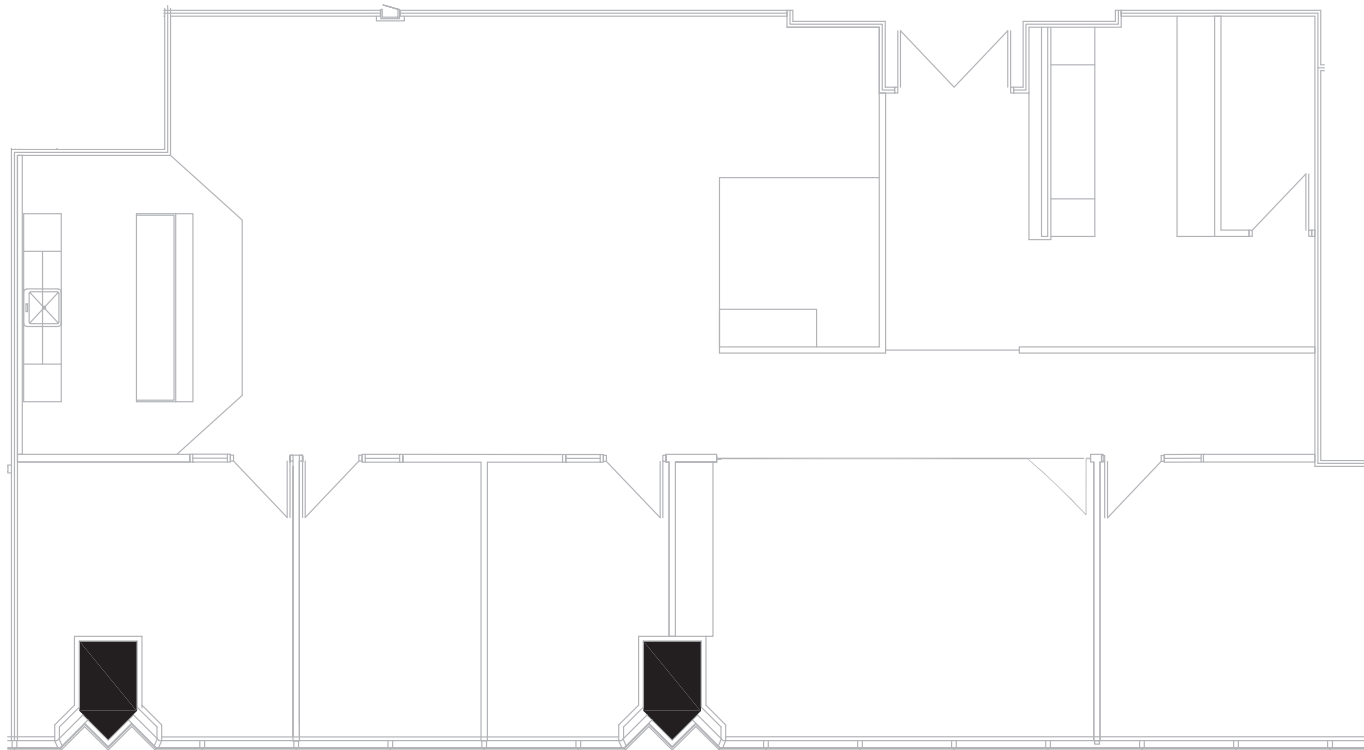

CENTRAL ARTS PLAZA

1850 NORTH CENTRAL AVENUE | PHOENIX, AZ 85004

SUITE 320 ±3,210 RSF

NEWMARK

Brett Abramson
t 602-803-6604
brett.abramson@nrmk.com

Chris Beall
t 602-459-5634
chris.beall@nrmk.com

The information contained herein has been obtained from sources deemed reliable but has not been verified and no guarantee, warranty or representation, either express or implied, is made with respect to such information. Terms of sale or lease and availability are subject to change or withdrawal without notice.