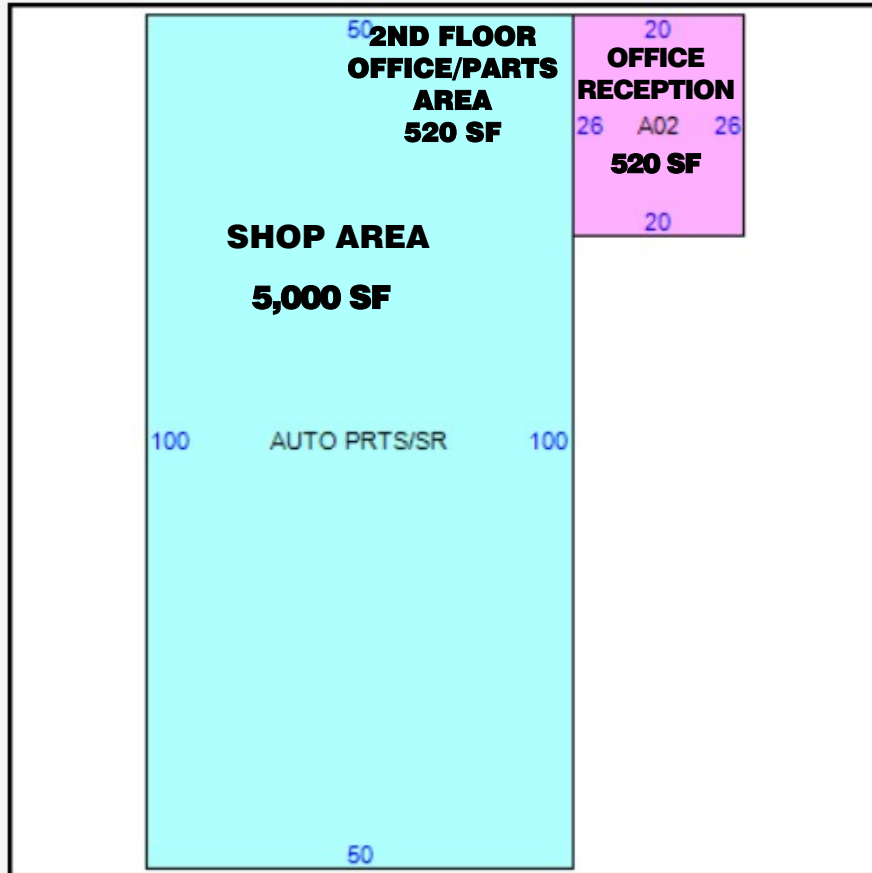

14617 KETTLERSVILLE RD., WAPAKONETA, OH 45895
BUILDING SKETCH DETAILS

Options

Type	Line #	Item	Area
Commercial	1	AUTO PRTS/SR - 047:AUTO PARTS/SERVICE	5,000
Commercial	2	MULT-USE OFC - 082:MULTI-USE OFFICE	520
Commercial	3	SPRT AREA - 086:SUPPORT AREA	520
Commercial Feature	1	OVRHD DR - OD1:OVERHEAD DR-WOOD/MTL	320
Commercial Feature	2	OVRHD DR - OD1:OVERHEAD DR-WOOD/MTL	224
Outbuilding	1	FENCE CHLK - WA1:FENCE CHAIN LINK	242