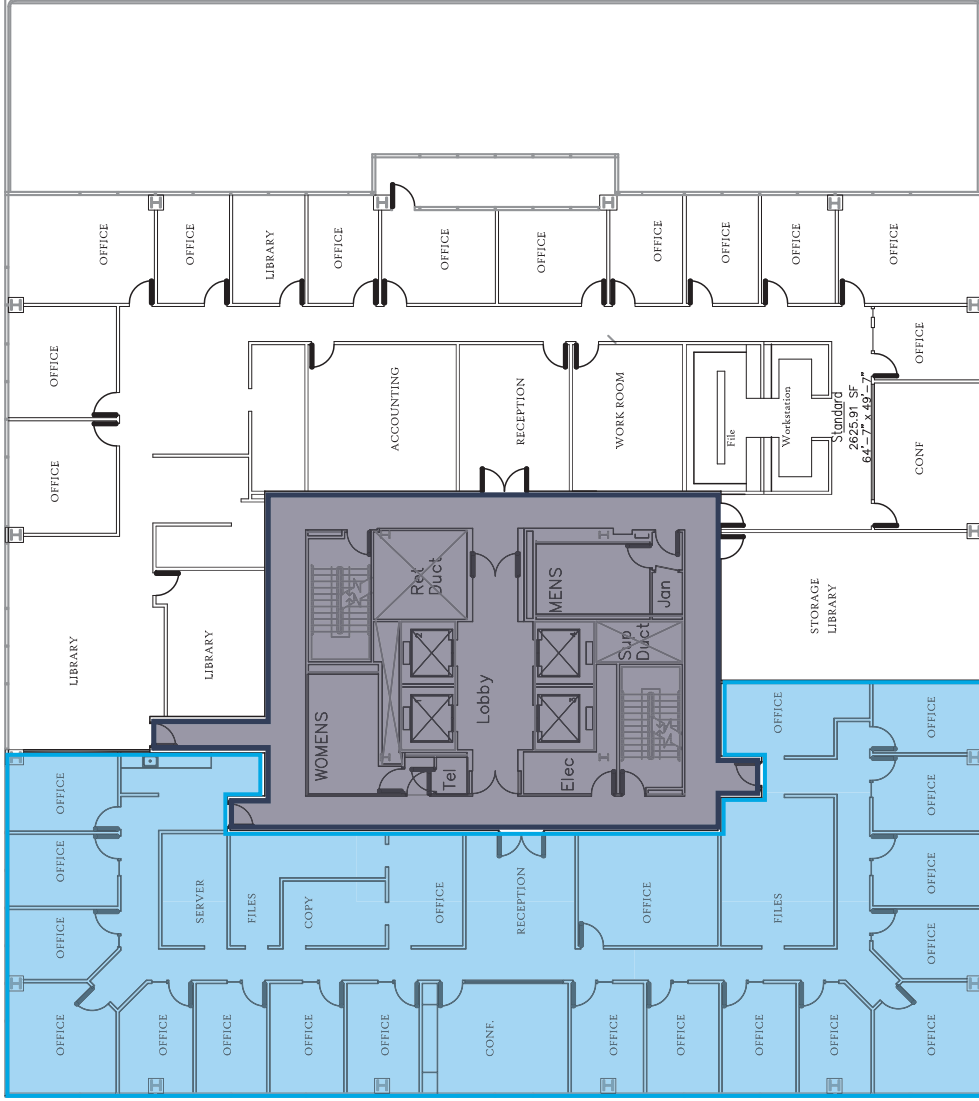

11th Floor Availability

 Common Area

Available Space

Suite	Square Feet	Suite Note
 1100	7,236	Available 11/1/2026

Suite 1100

Well located office directly off the elevator landing on the 11th floor. Suite offers reception area and conference room, ample private offices with many on the window line, break area, file room, storage and work space.