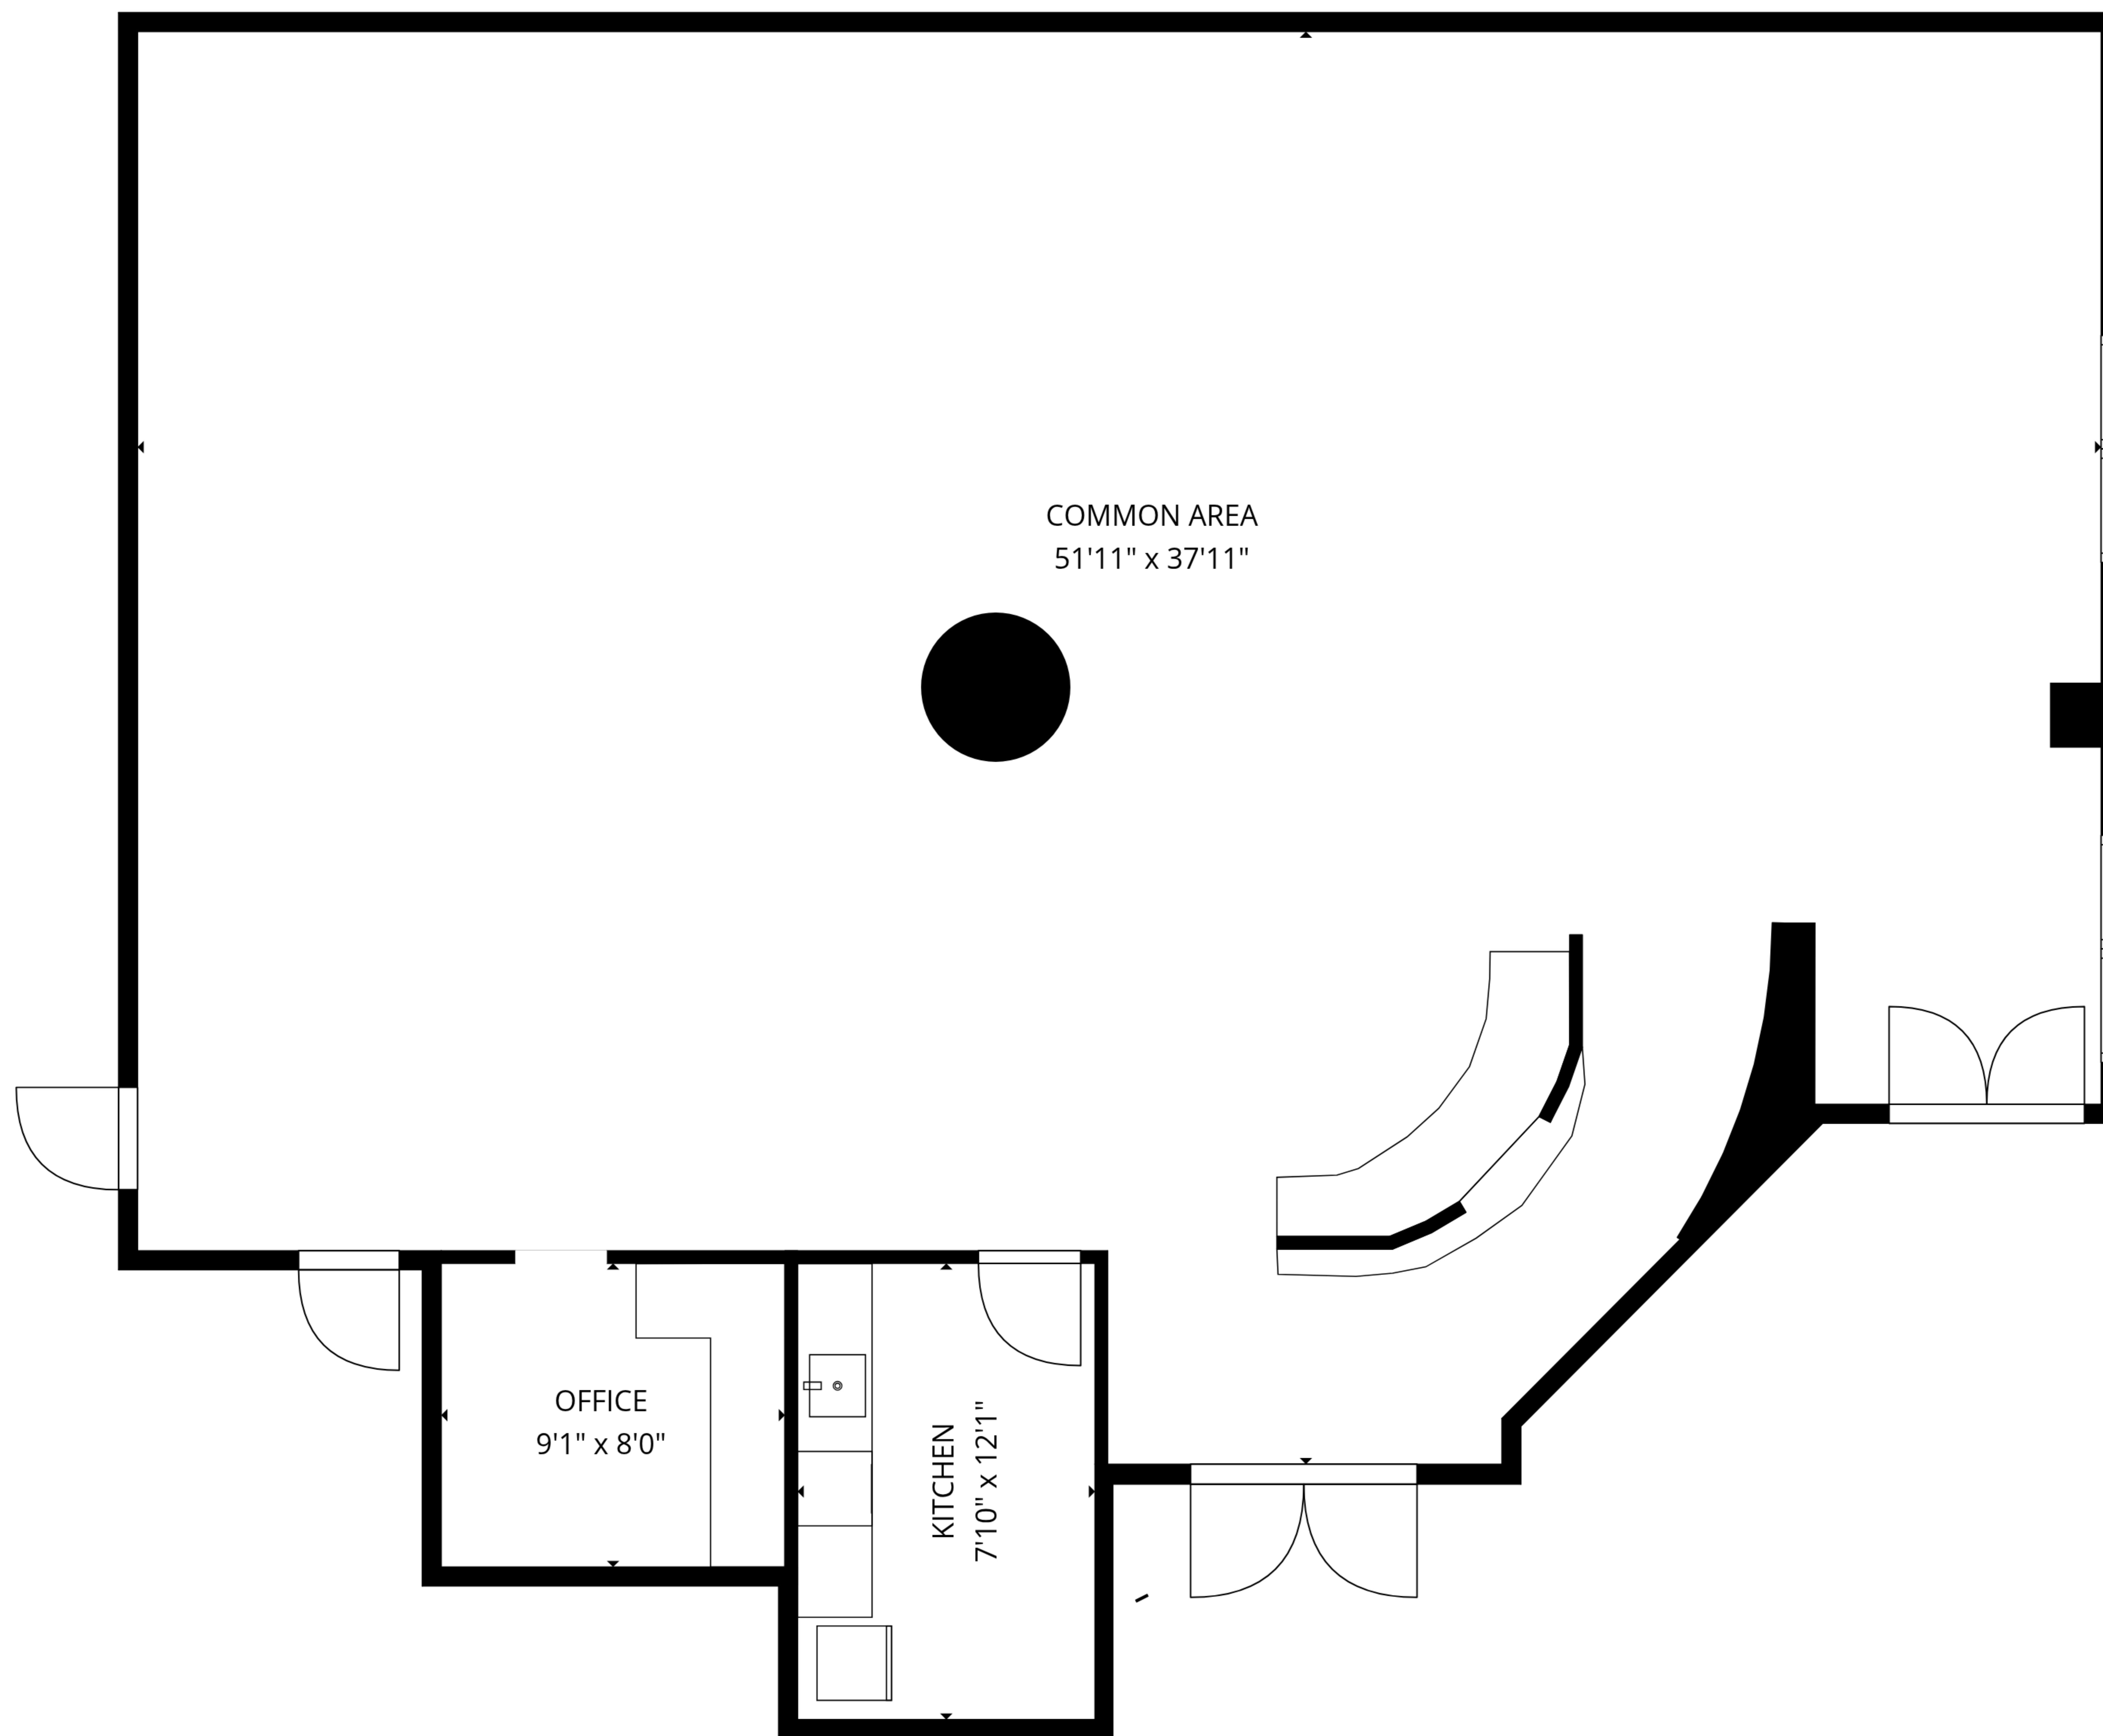

COMMON AREA  
51'11" x 37'11"

OFFICE  
9'1" x 8'0"

KITCHEN  
7'10" x 12'11"

**TOTAL: 1885 sq. ft**  
1st floor: 1885 sq. ft  
EXCLUDED AREAS: WALLS: 91 sq. ft

COMMON AREA  
51'11" x 37'11"

OFFICE  
9'1" x 8'0"

KITCHEN  
7'10" x 12'1"

**TOTAL: 1885 sq. ft**  
1st floor: 1885 sq. ft  
EXCLUDED AREAS: WALLS: 91 sq. ft