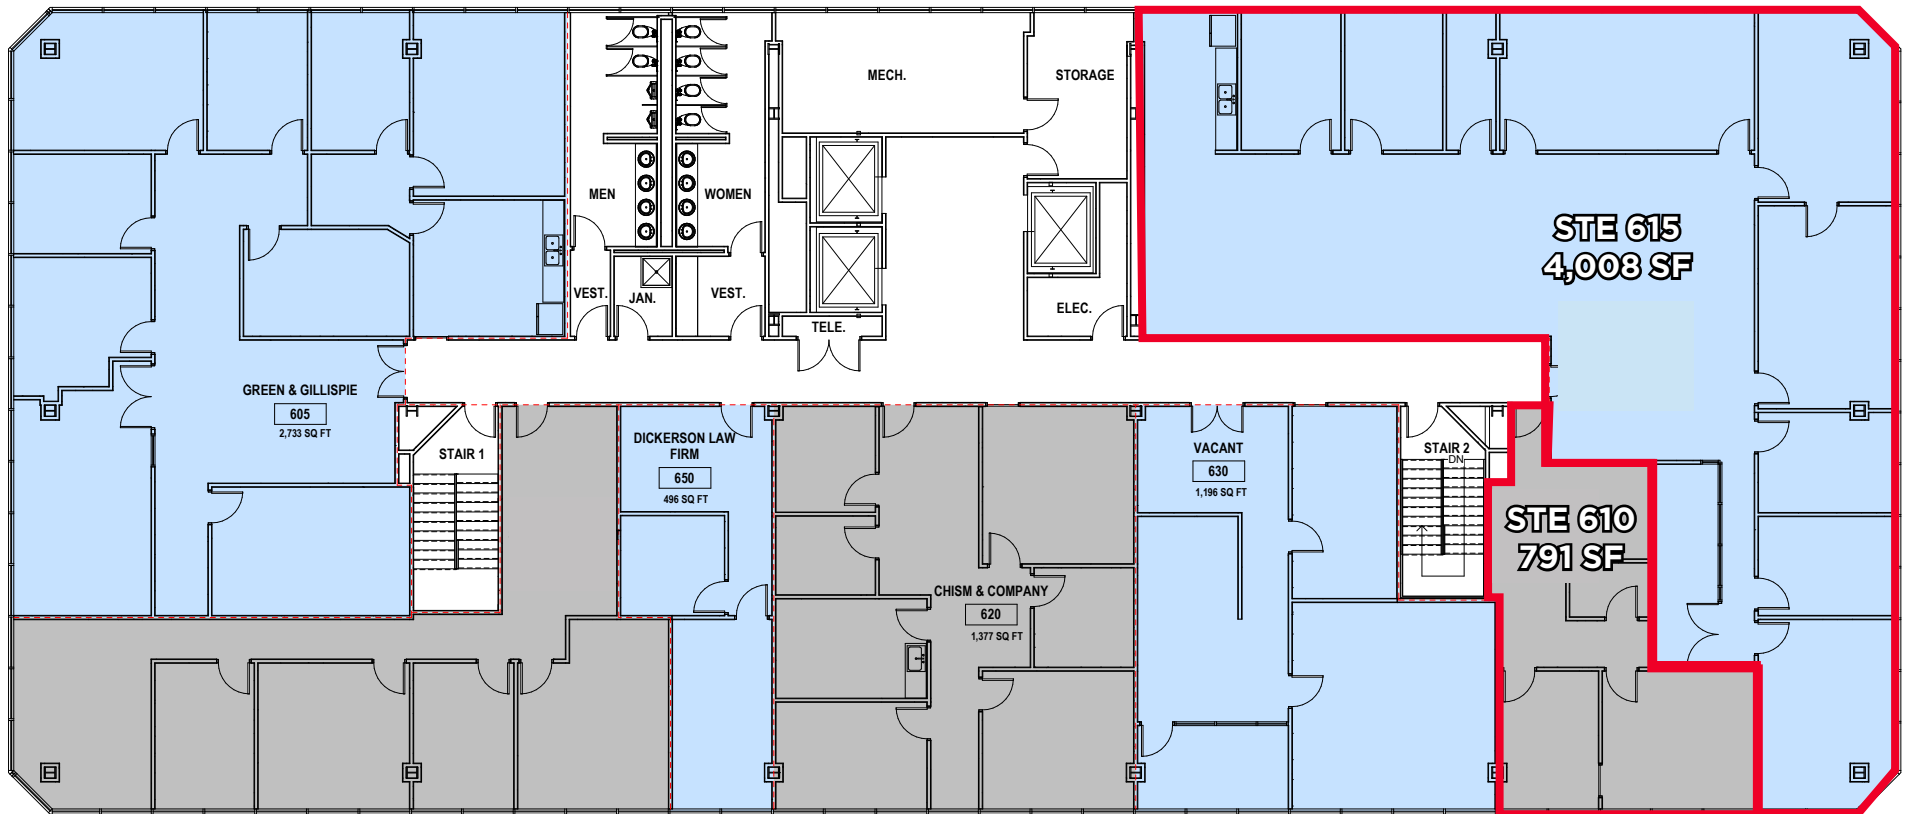

4TH FLOOR PLAN

1 RIVERFRONT PLACE | NORTH LITTLE ROCK, AR

CUSHMAN &
WAKEFIELD

sage
PARTNERS

1 FLOOR 4 PLAN
1/8" = 1'-0"

6TH FLOOR PLAN

1 RIVERFRONT PLACE | NORTH LITTLE ROCK, AR

CUSHMAN &
WAKEFIELD

1 FLOOR 6 PLAN
1/8" = 1'-0"

7TH FLOOR PLAN

1 RIVERFRONT PLACE | NORTH LITTLE ROCK, AR

CUSHMAN &
WAKEFIELD

sage
PARTNERS

1 FLOOR 7 PLAN
1/8" = 1'-0"