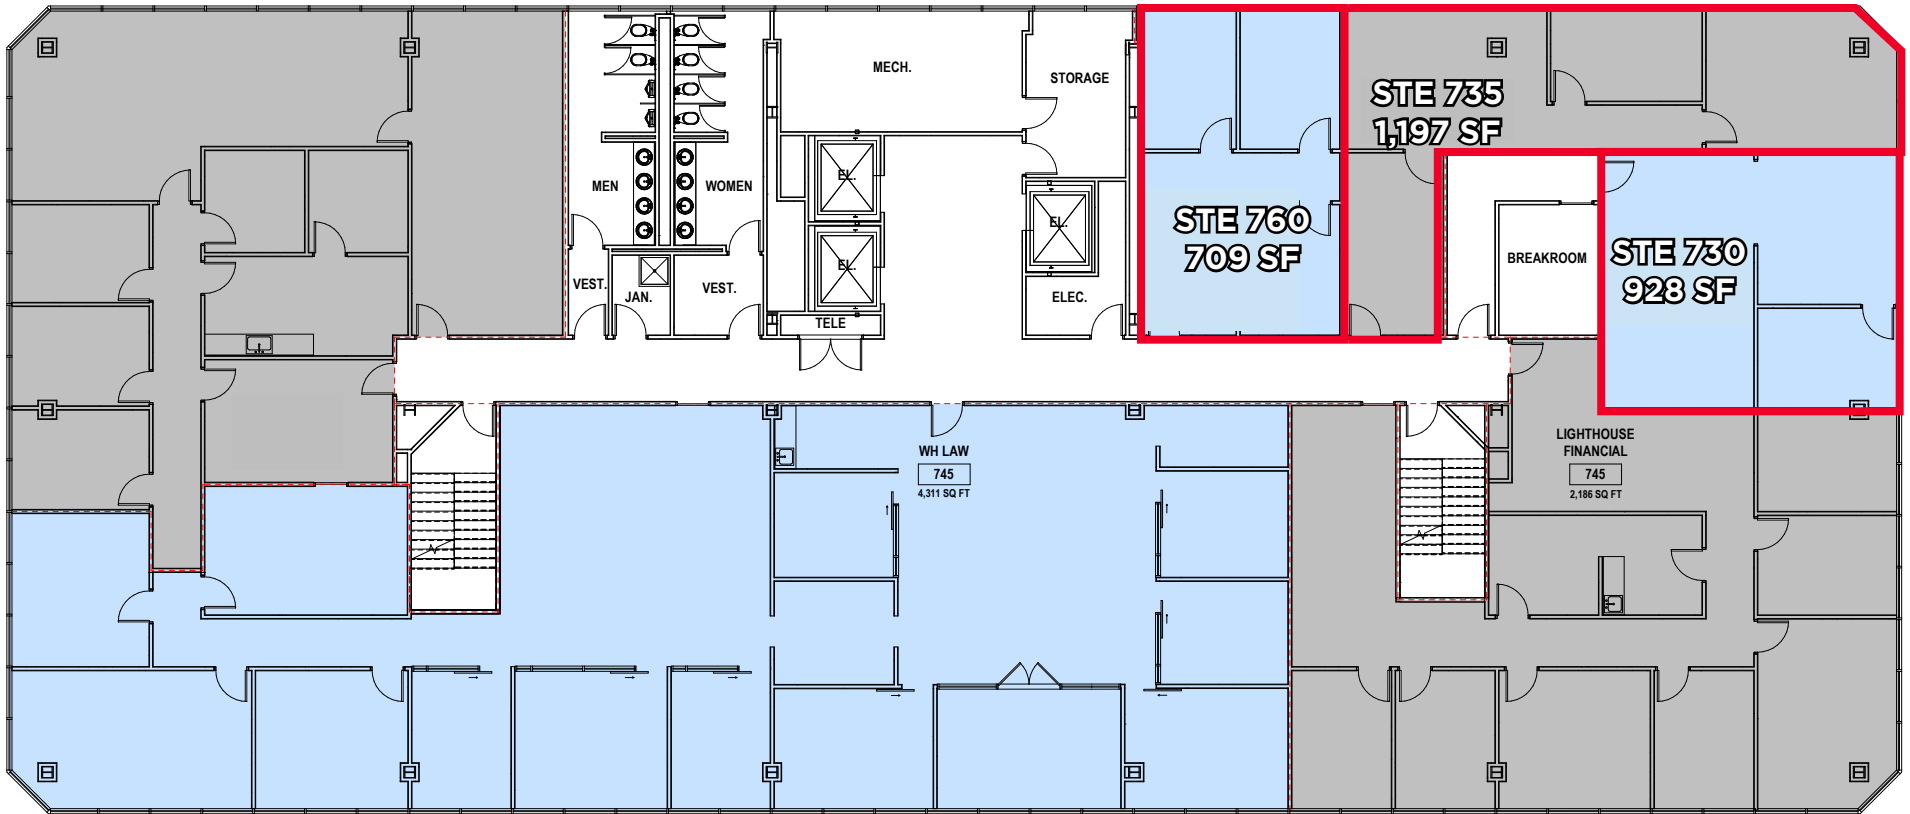

4TH FLOOR PLAN

1 RIVERFRONT PLACE | NORTH LITTLE ROCK, AR

CUSHMAN &
WAKEFIELD

sage
PARTNERS

1 FLOOR 4 PLAN
1/8" = 1'-0"

6TH FLOOR PLAN

1 RIVERFRONT PLACE | NORTH LITTLE ROCK, AR

CUSHMAN &
WAKEFIELD

1 FLOOR 6 PLAN
1/8" = 1'-0"

7TH FLOOR PLAN

1 RIVERFRONT PLACE | NORTH LITTLE ROCK, AR

CUSHMAN &
WAKEFIELD

sage
PARTNERS

1 FLOOR 7 PLAN
1/8" = 1'-0"