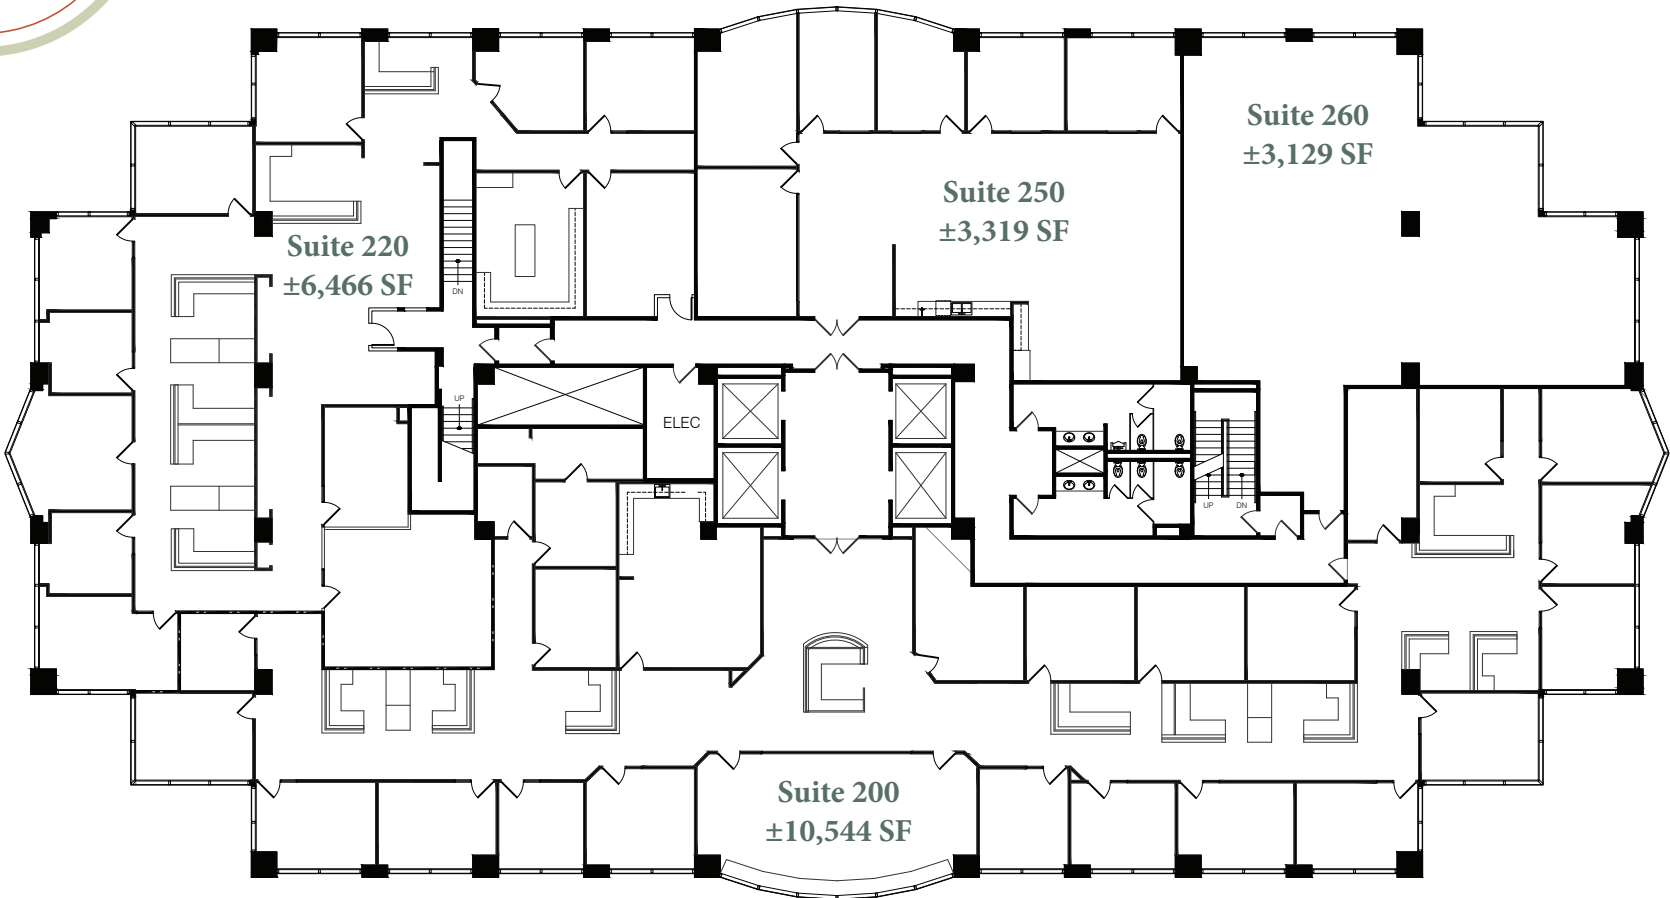

1  
MacArthur Pl  
Santa Ana

SECOND FLOOR ±23,458 SF

For more information, please contact:

PETER WELLS  
Senior Vice President  
Lic. 01718361  
+1 714 371 9251  
[peter.wells@cbre.com](mailto:peter.wells@cbre.com)