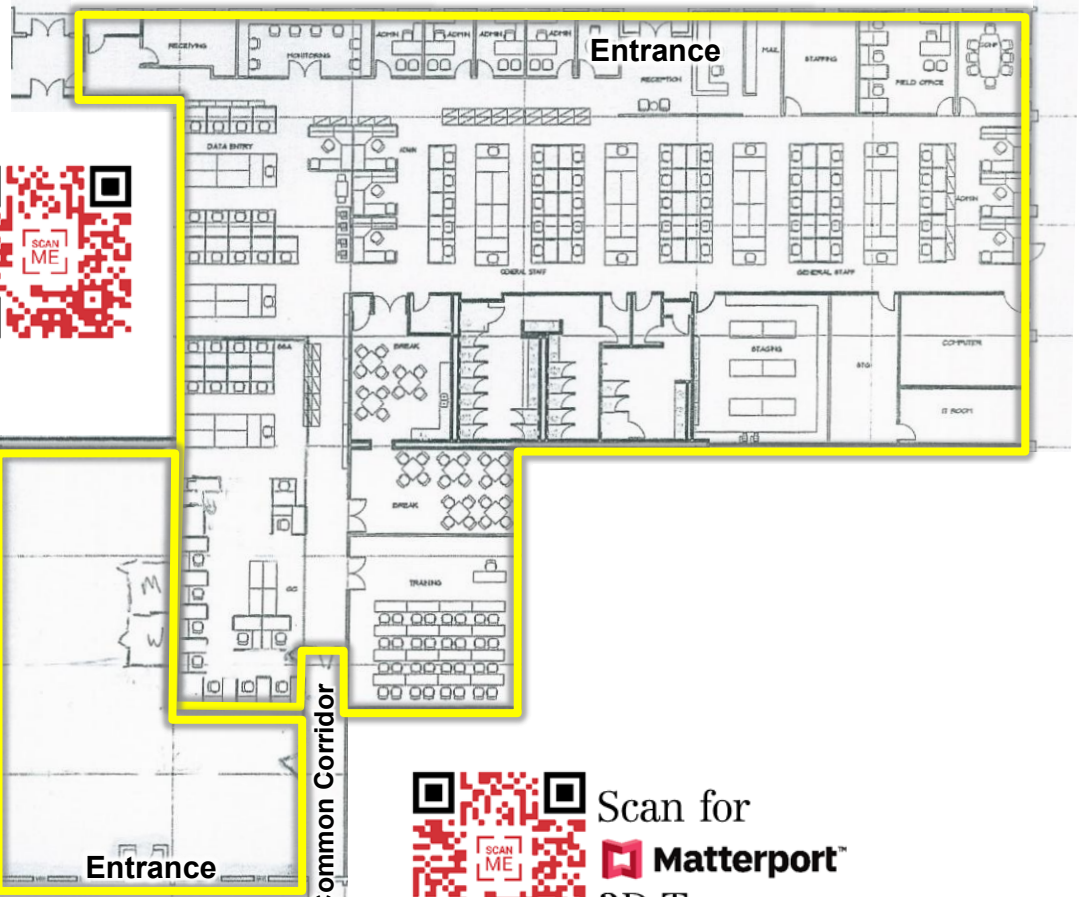

For Sale or Lease  
19,216 SF Contiguous  
Medical / Office Space

707 Alexander Road

Princeton, NJ 08540

**Unit 1: 15,946 SF**

Scan for  
**Matterport**  
3D Tour

Scan for  
**Matterport**  
3D Tour

**Unit 2: 3,270 SF**

Building 3