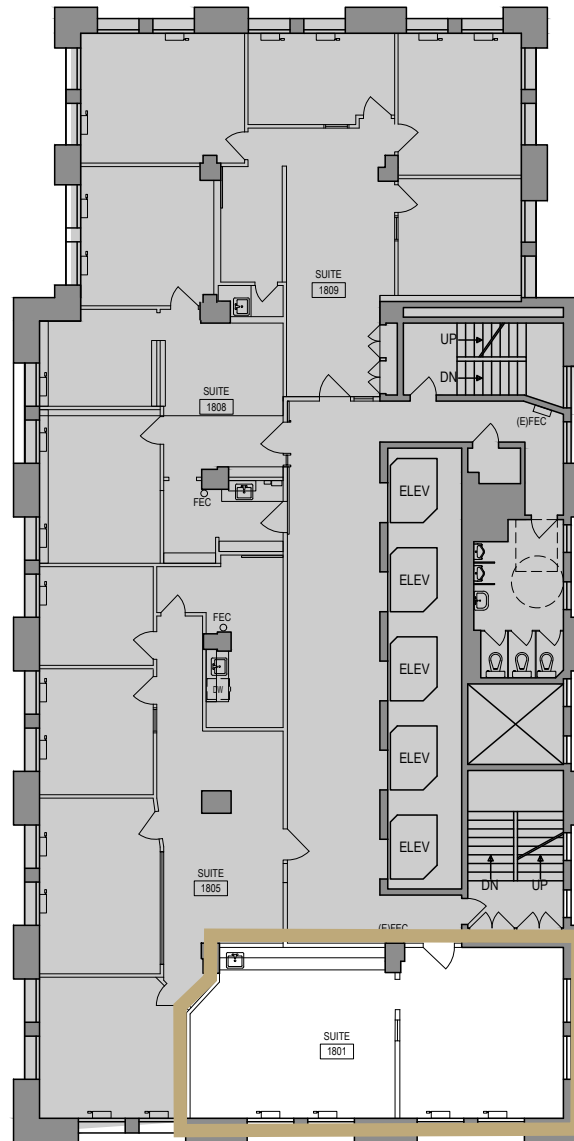

SEATTLE

TOWER

1218 3RD AVENUE · SEATTLE, WA 98101

SUITE 1800

848 RSF

Available immediately

CLEITA HARVEY
+1 206 607 1794
cleita.harvey@jll.com

TIM JONES
+1 206 971 7011
tim.jones@jll.com