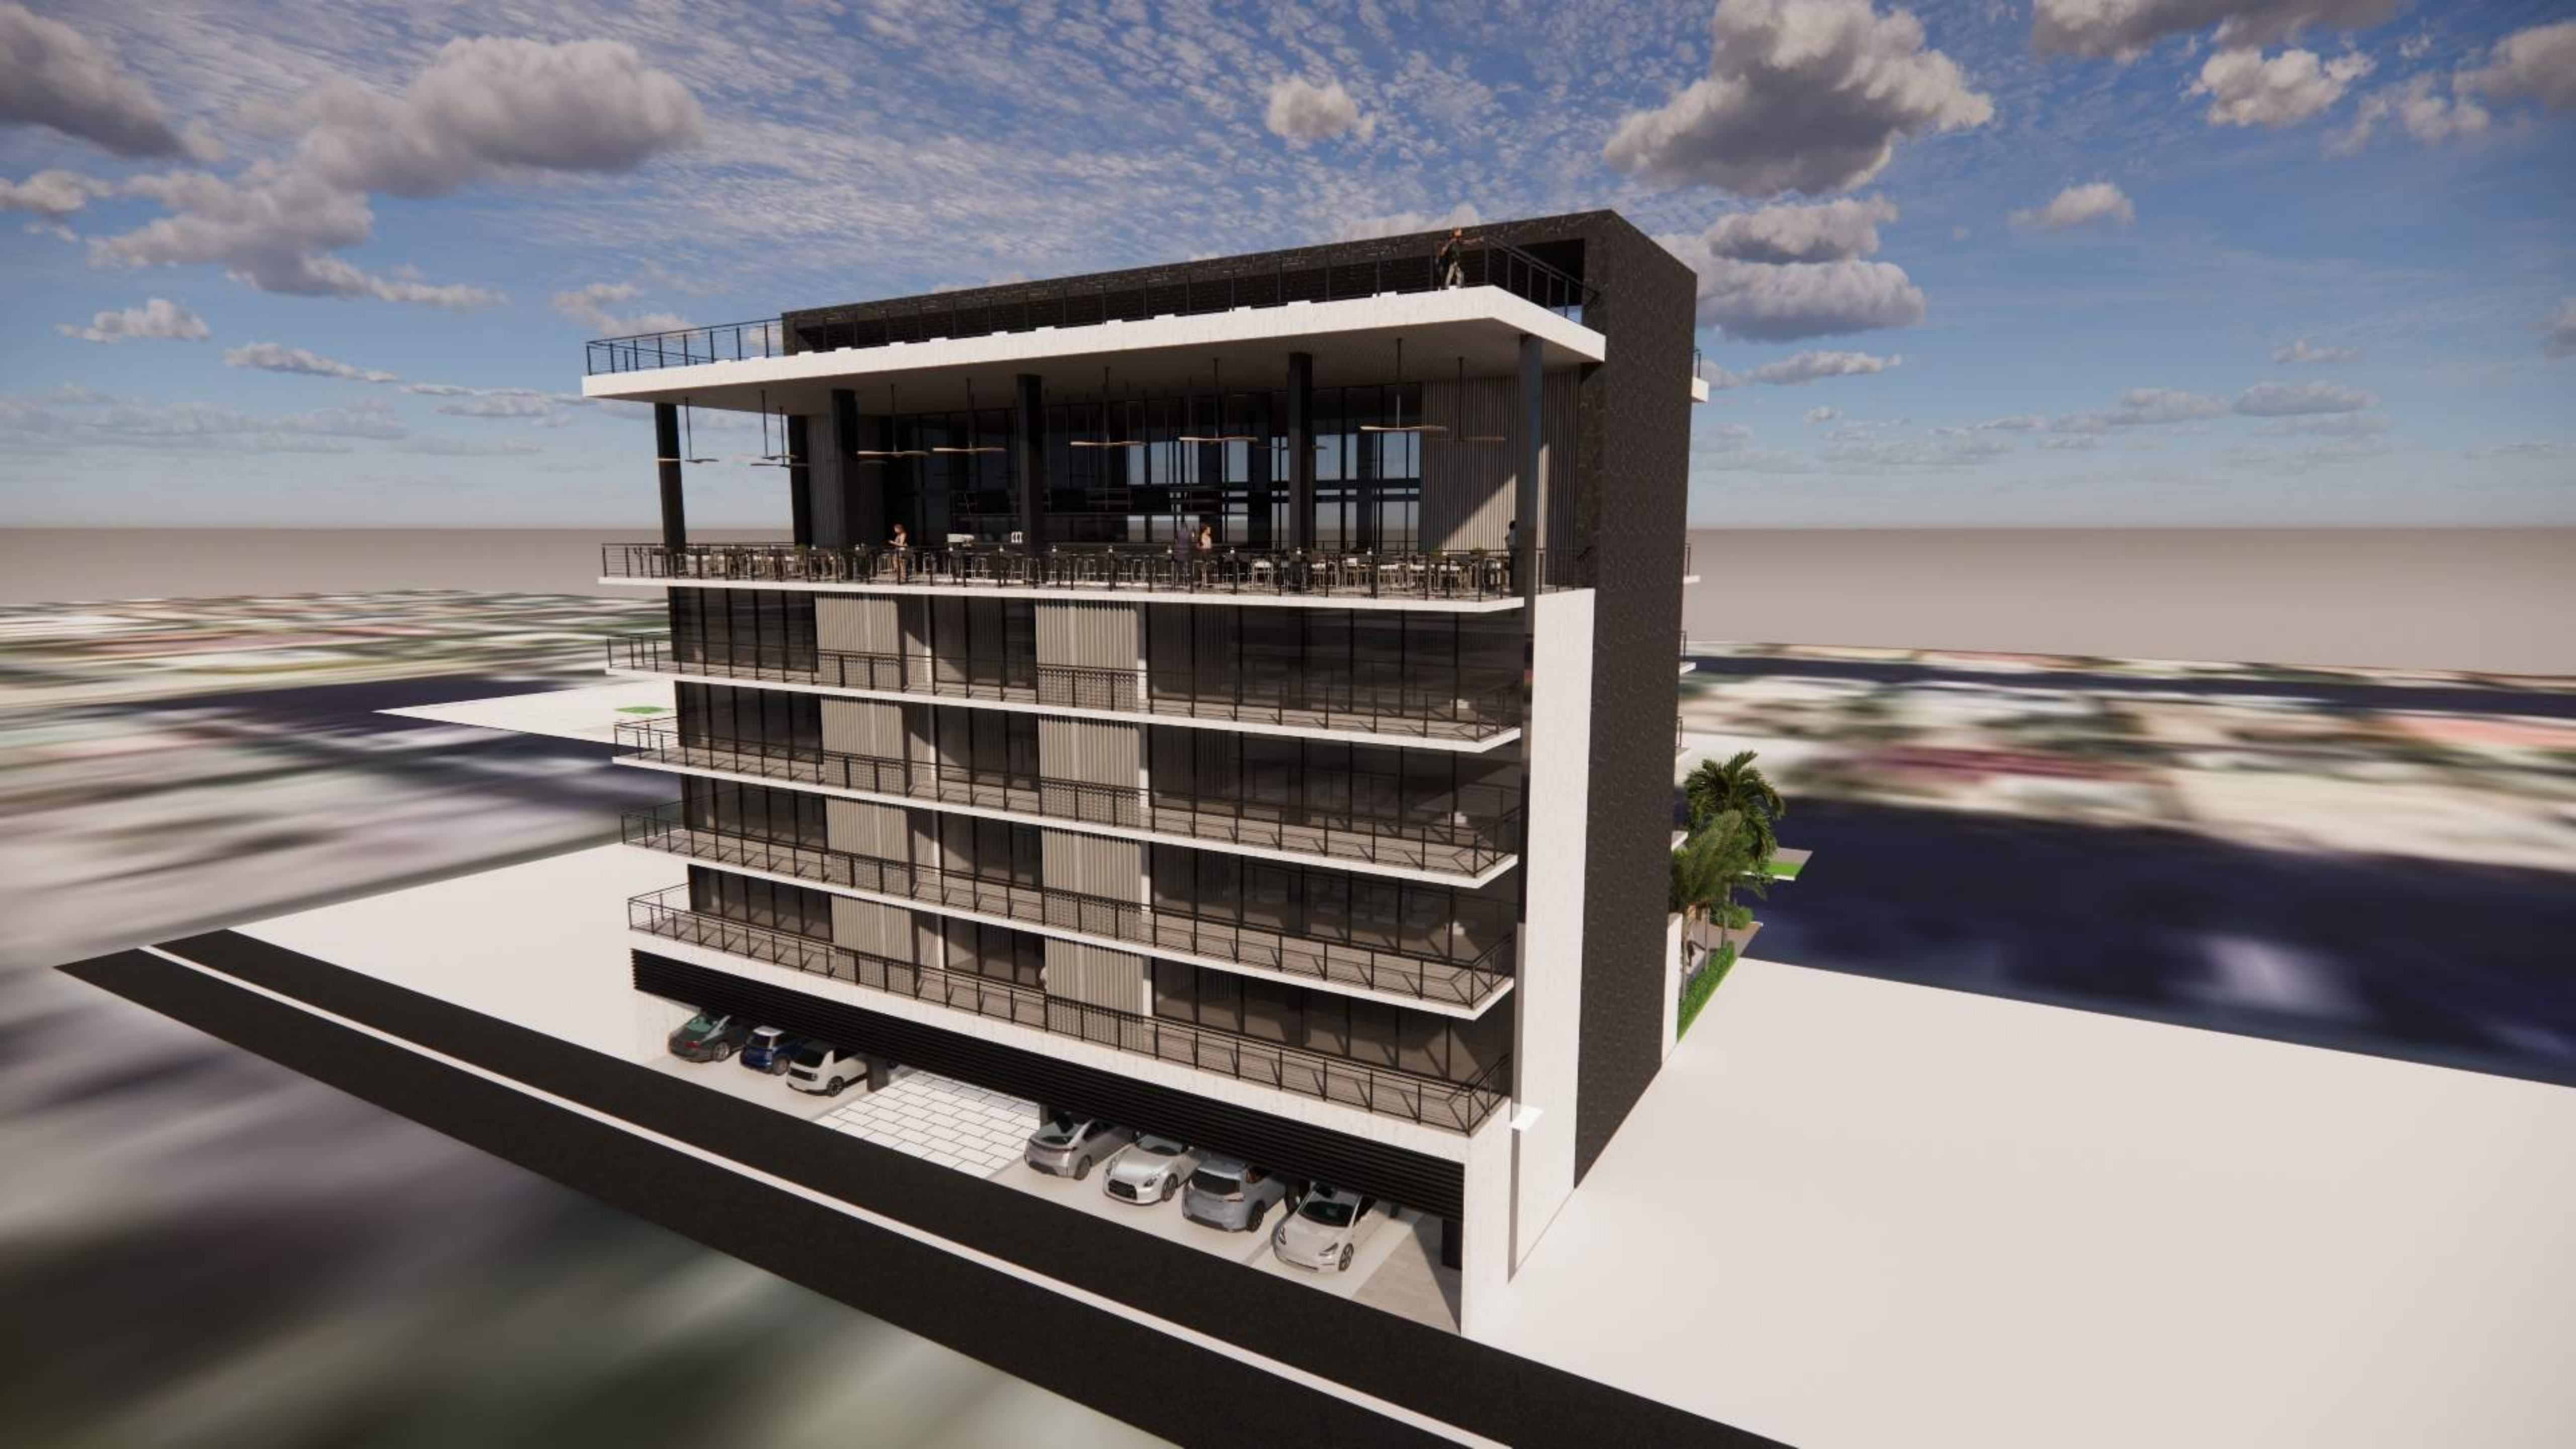

2722 NE 1ST STREET POMPANO FLORIDA
LIVE LOCAL 20 UNITS
5 UNITS / LEVEL FOR 4 LEVELS
16 TWO BEDROOM UNITS, FOUR 1 BEDROOM UNITS
20 PARKING SPACES
74'-10" TO LAST OCCUPIED LEVEL
6TH LEVEL RESTAURANT
RESIDENT ROOFTOP

2 BEDROOM
986 SF

1 BED
730 SF

2 BEDROOM
1,100 SF

2 BEDROOM
1,020 SF

2 BEDROOM
1,340 SF

3,000 SF TERRACE

3,500 SF
RESTAURANT INTERIOR