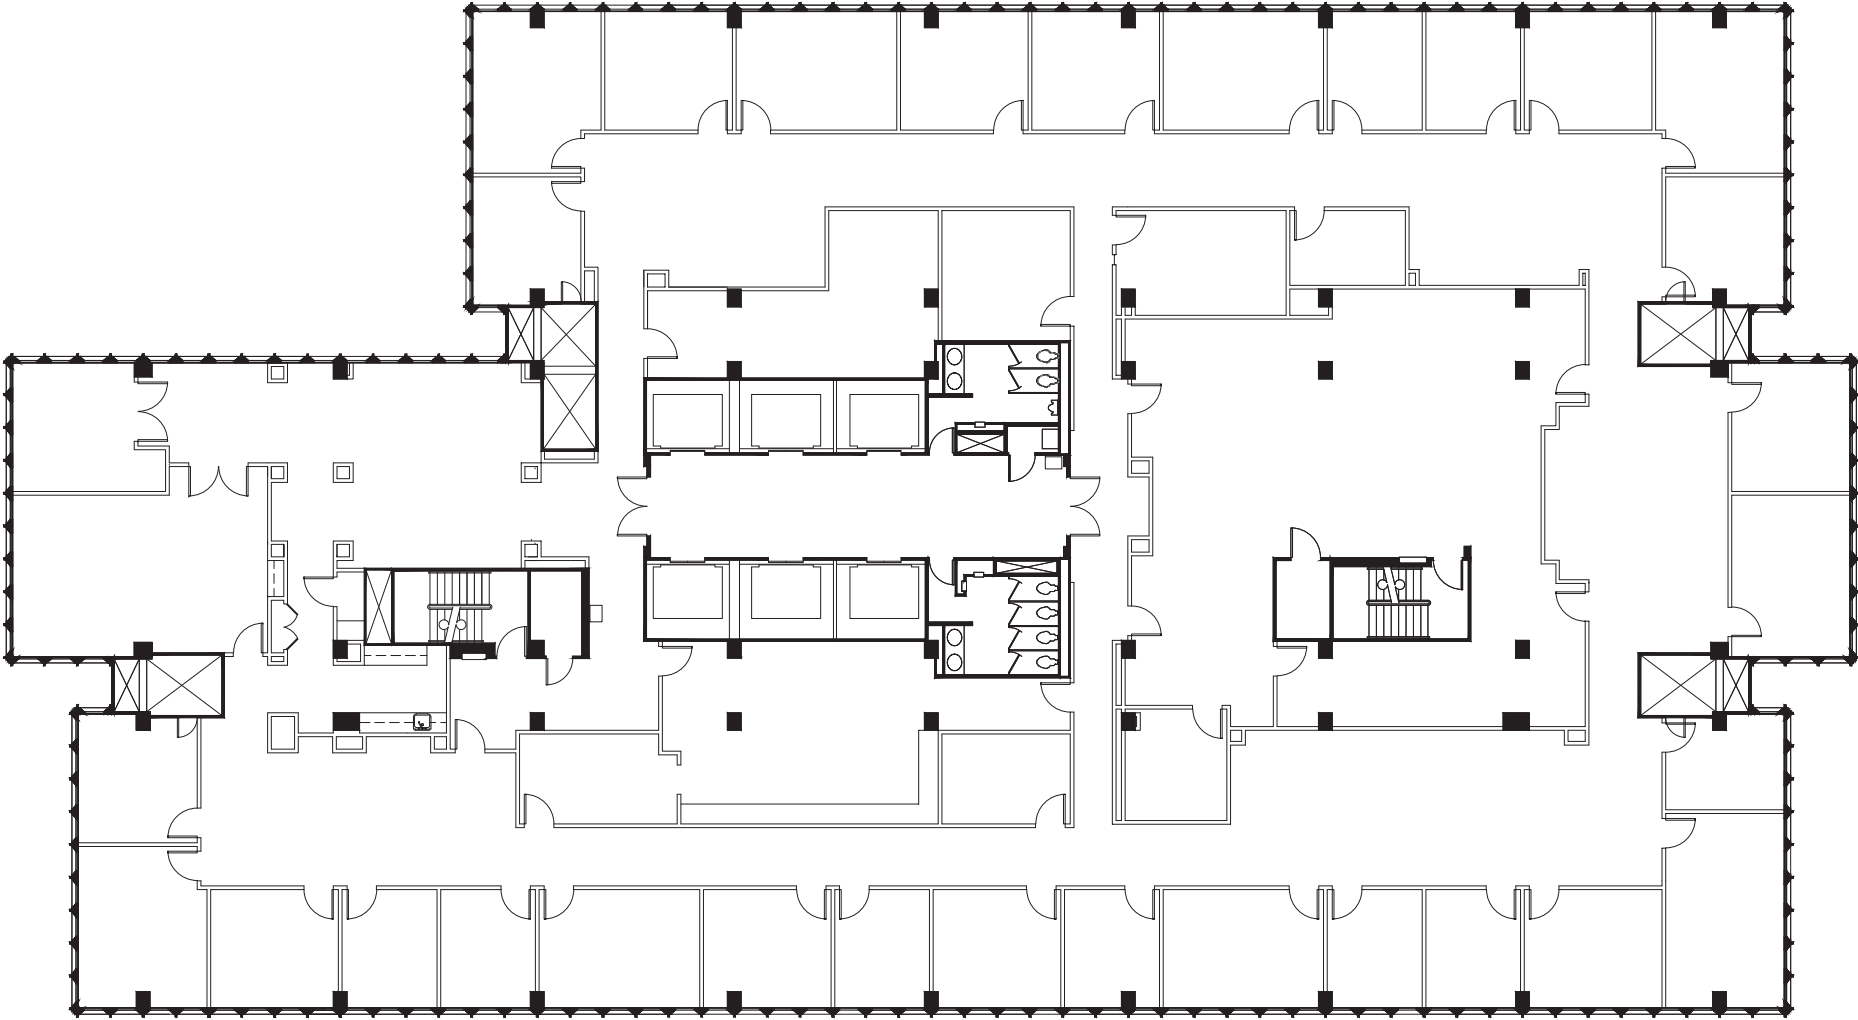

# TOWER 229, SUITE 2700

15,874 RSF

PEACHTREE  
CENTER