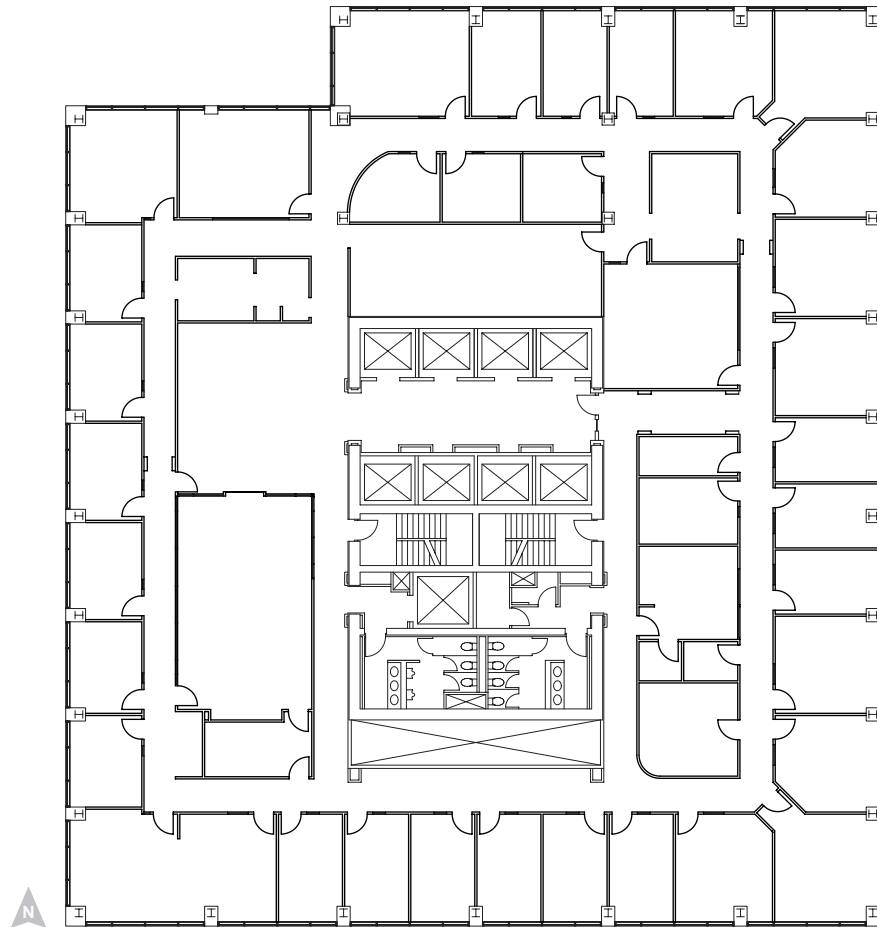

SUITE 1200
16,888 SF

Tower I
1775 Sherman Street
Denver, CO 80203

CONTACT FOR MORE INFORMATION

JAMIE GARD

303-260-4341
jamie.gard@nrmk.com

WHITNEY HAKE

303-260-4202
whitney.hake@nrmk.com

GRACE LESSARD