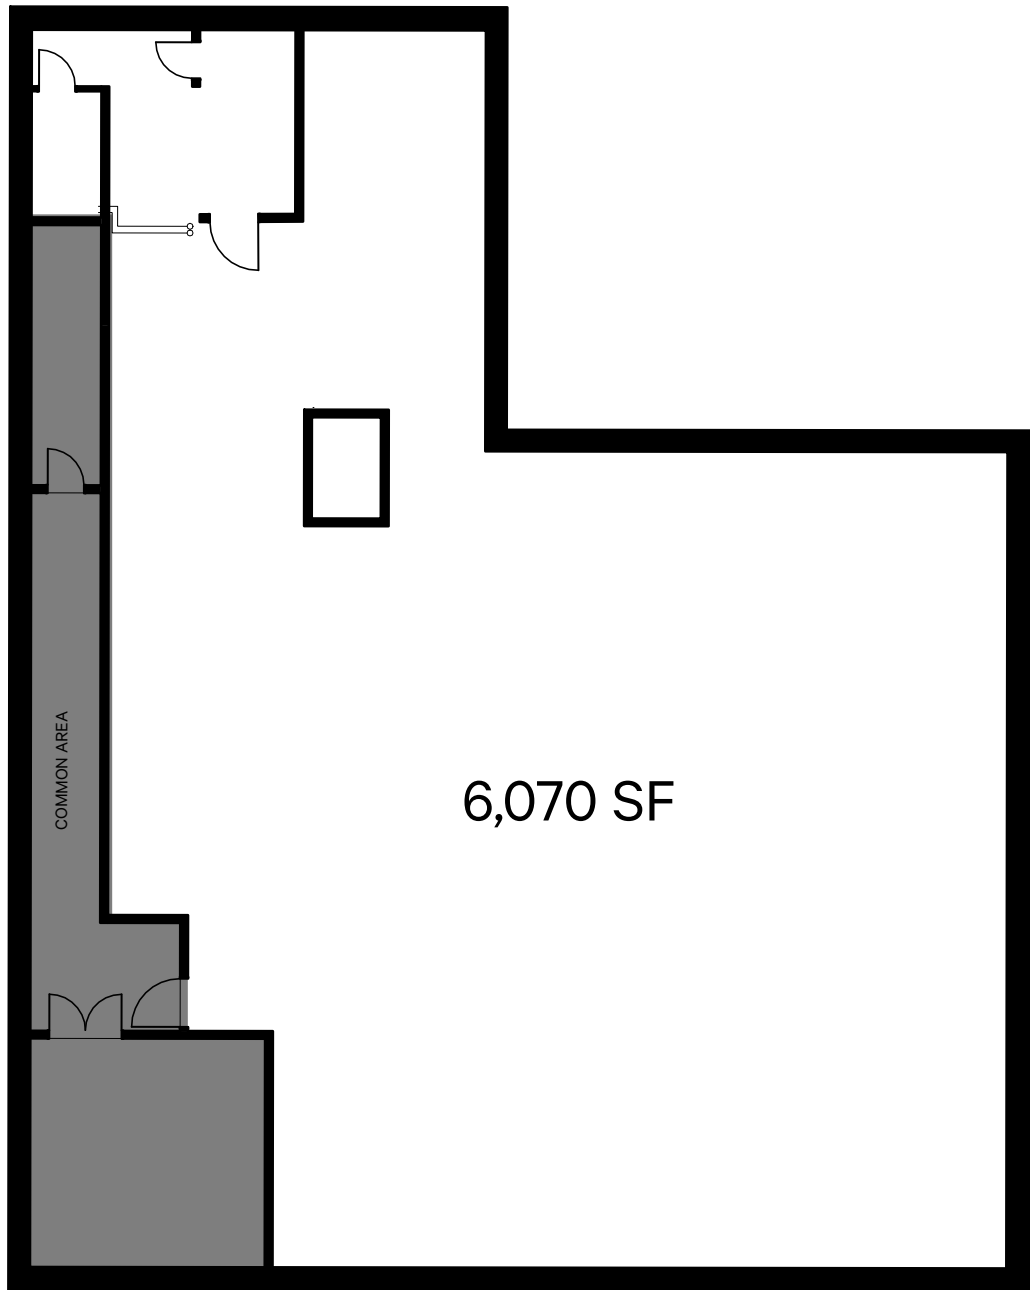

LOWER LEVEL

6,070 SF

COMMON AREA

STATE STREET

MAPLE STREET