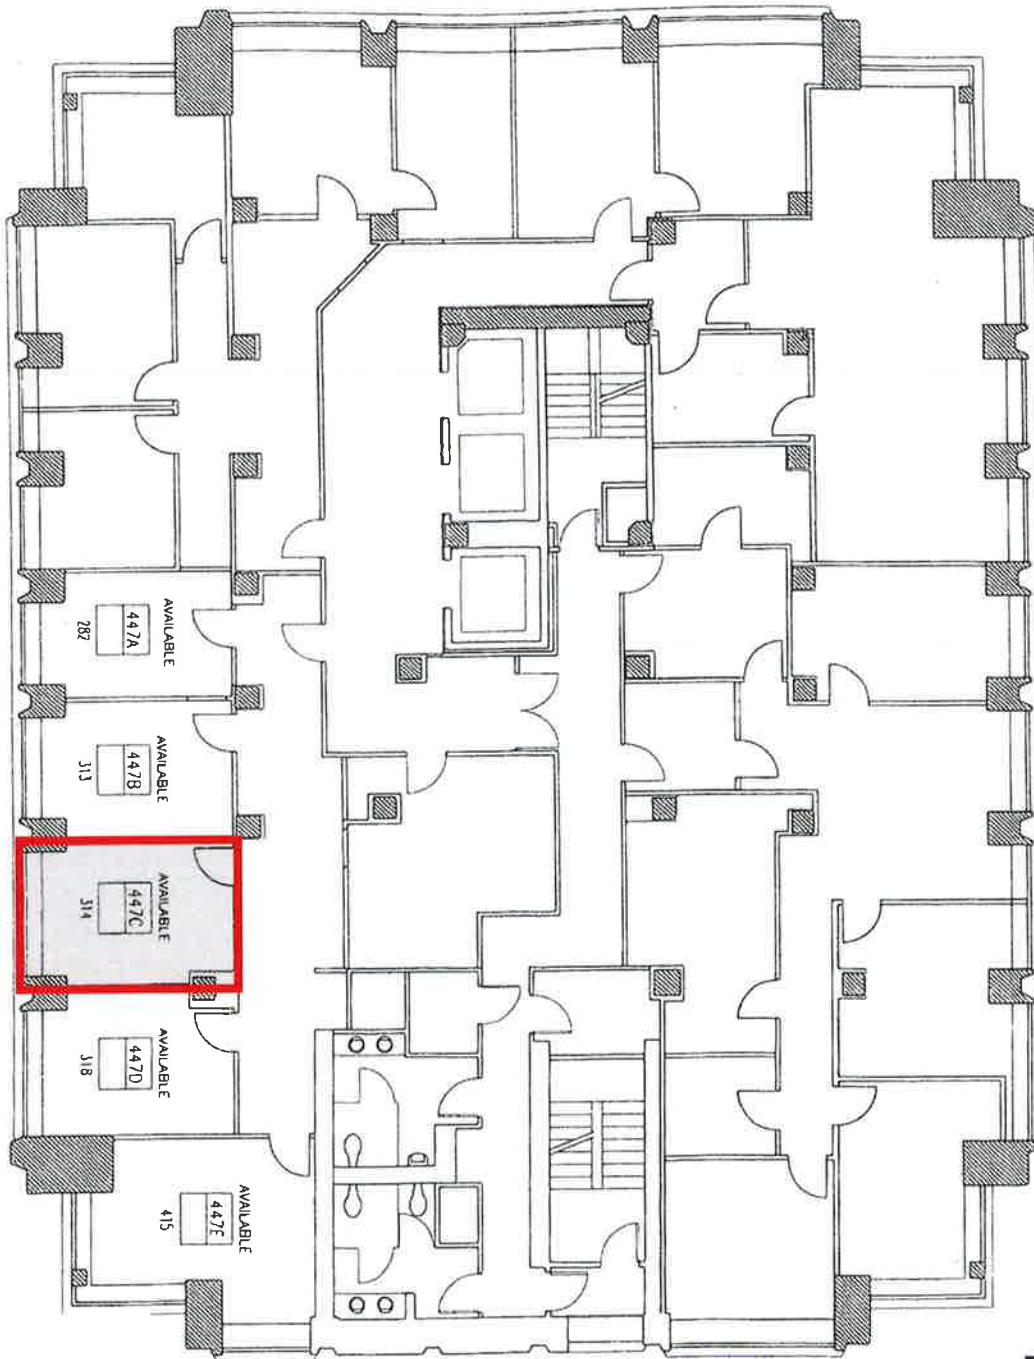

AVAILABLE COMMERCIAL SPACE

THE TOWER

SUITE 447C

402 E Yakima Avenue
Yakima, WA 98901

JEM

Contact Elizabeth M. McGree at 509.248.4040 x104 | jemdevelopment.com

DEVELOPMENT
REAL ESTATE INC.