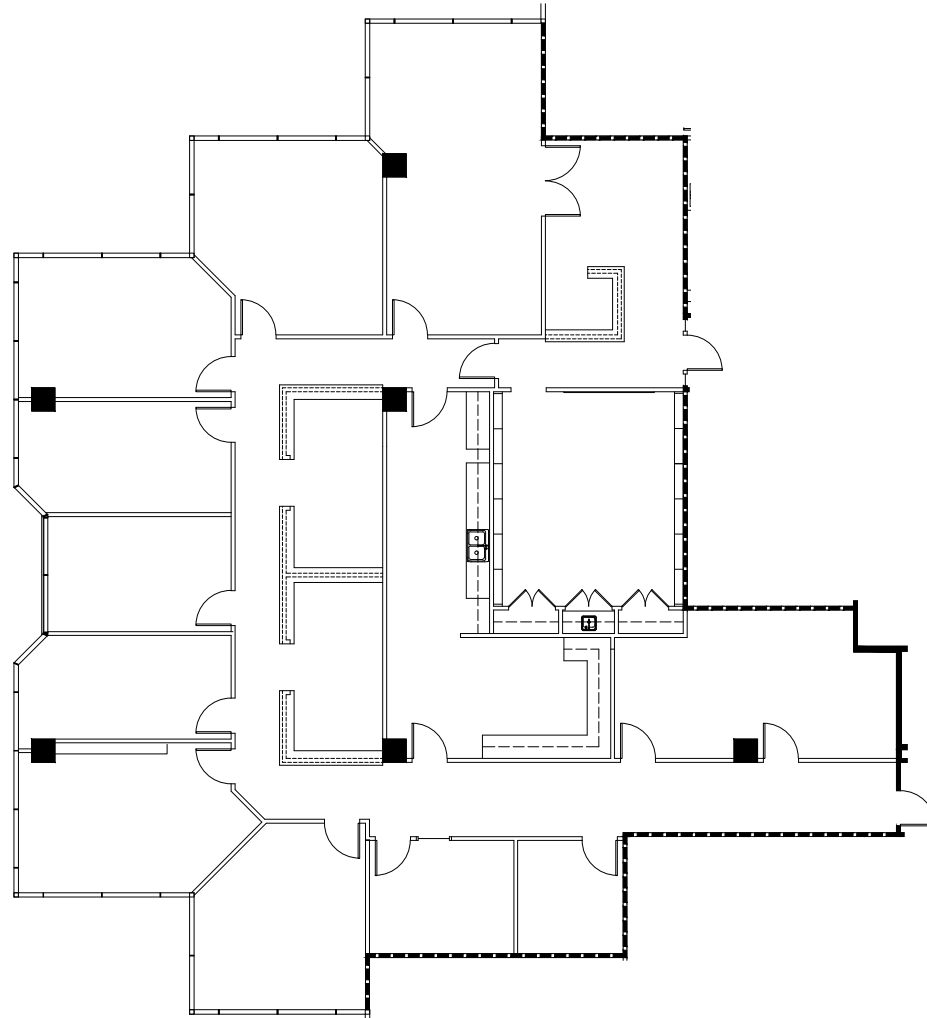

10000 NCX
10000 NORTH CENTRAL EXPRESSWAY

SUITE 1040
5,265 SF

RYAN EVANICH
revanich@streamrealty.com
214.267.0442

SAM BASS
sam.bass@streamrealty.com
214.267.0436

STREAM

Charter
HOLDINGS