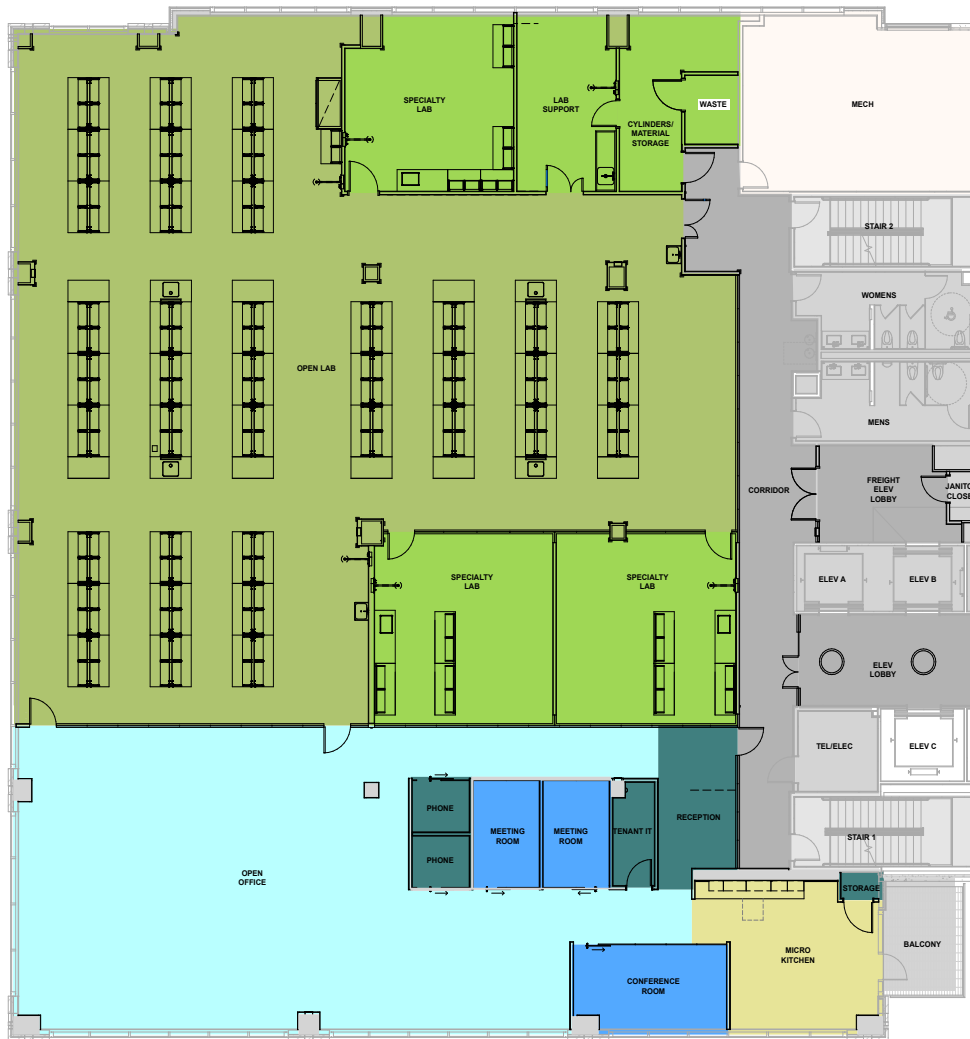

BOREN LABS

FLOOR 4

±15,064 RSF

SINGLE TENANT

LEGEND

- OFFICE AREA
- MEETING ROOMS
- GENERAL SUPPORT
- OPEN LABS/SUITES
- LAB SUPPORT
- MICRO KITCHEN / GATHERING SPACE
- BASE BUILDING / CORE

Joe Gowan
+1 206 607 1738
joe.gowan@jll.com