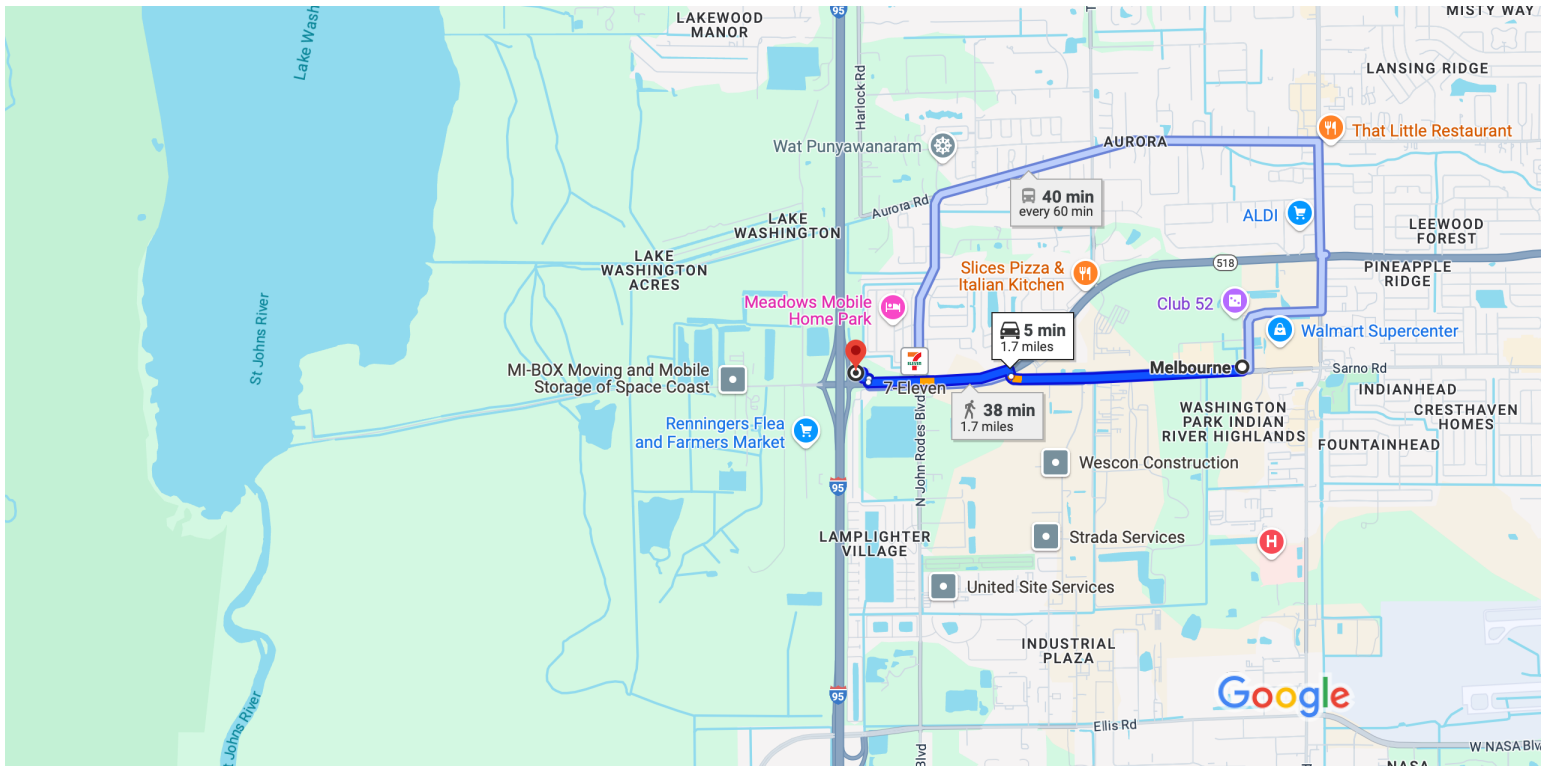

Melbourne, Florida to 28.1212886,
-80.7048223

Drive 1.7 miles, 5 min

Access to I95

Map data ©2025 Google 2000 ft

via Sarno Rd and FL-518 W

5 min

Fastest route, the usual traffic

1.7 miles

via Sarno Rd and FL-518 E

38 min

1.7 miles

10:52 AM—11:32 AM

40 min

Walking > Bus 24 > Walking

Explore 28.1212886, -80.7048223

Restaurants

Hotels

Gas stations

Parking Lots

More