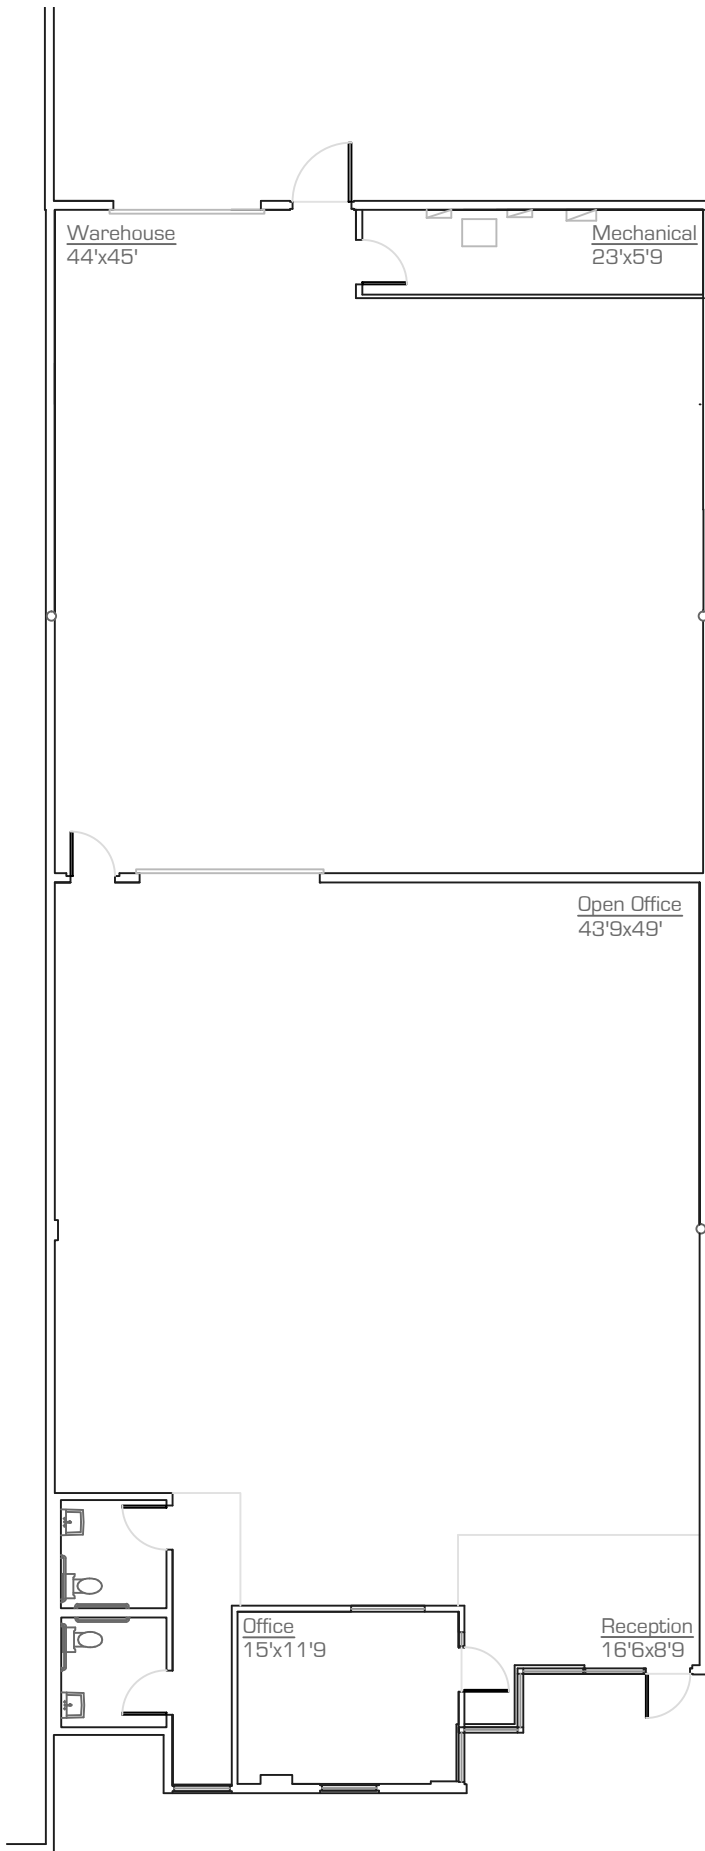

1522 West Todd Drive
Tempe . AZ
Suite C105 - 4,628 SF

As-Built

scale: nts

28.January.2026

*All dimensions are approximate at $\pm 3"$

*All information is of general nature

precisionDIMENSIONS

as-built & survey
602.790.6412