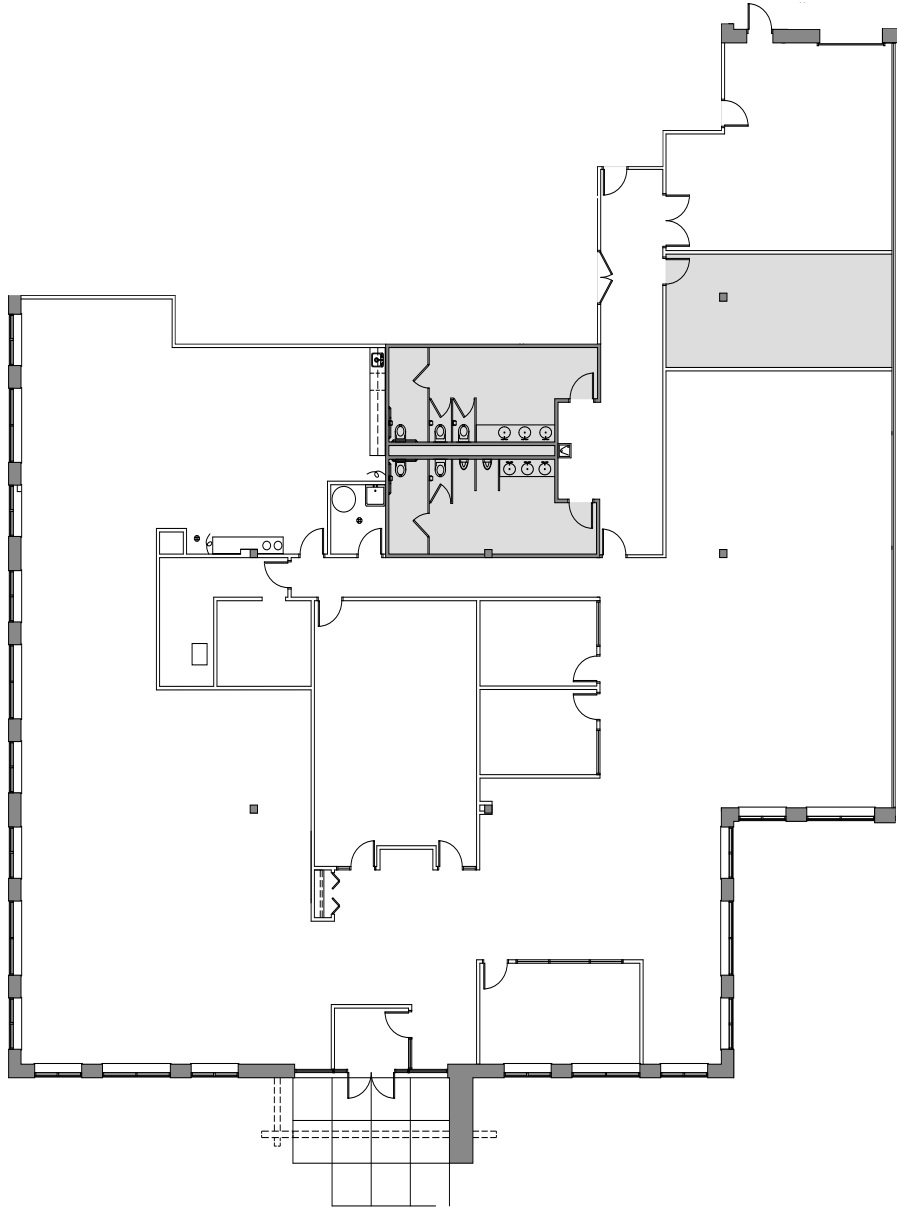

DIEHL POINT

27755 & 27775 DIEHL ROAD

SUITE 300
9,156 RSF

N >

[VIEW VIRTUAL TOUR](#)

leased, owned + managed by

BA BRADFORD ALLEN

NORM MURDOCH nmurdoch@bradfordallen.com (630) 239-4082