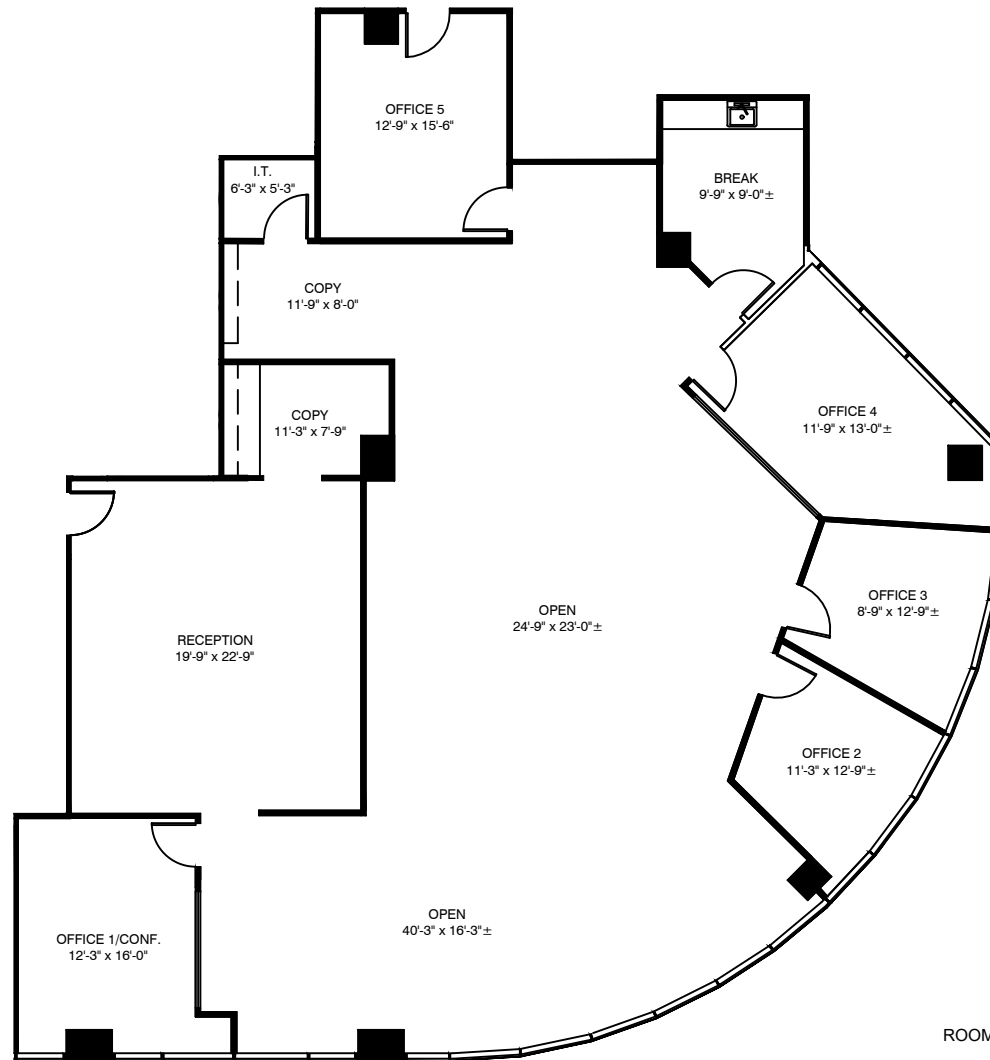

SUITE 400

4,045 RSF

KEY PLAN
4TH FLOOR

ROOM SIZES ARE APPROXIMATE.