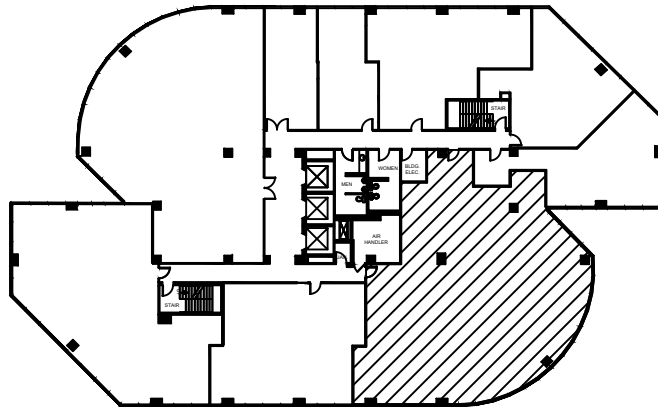

SUITE 400

4,045 RSF

KEY PLAN
4TH FLOOR

ROOM SIZES ARE APPROXIMATE.