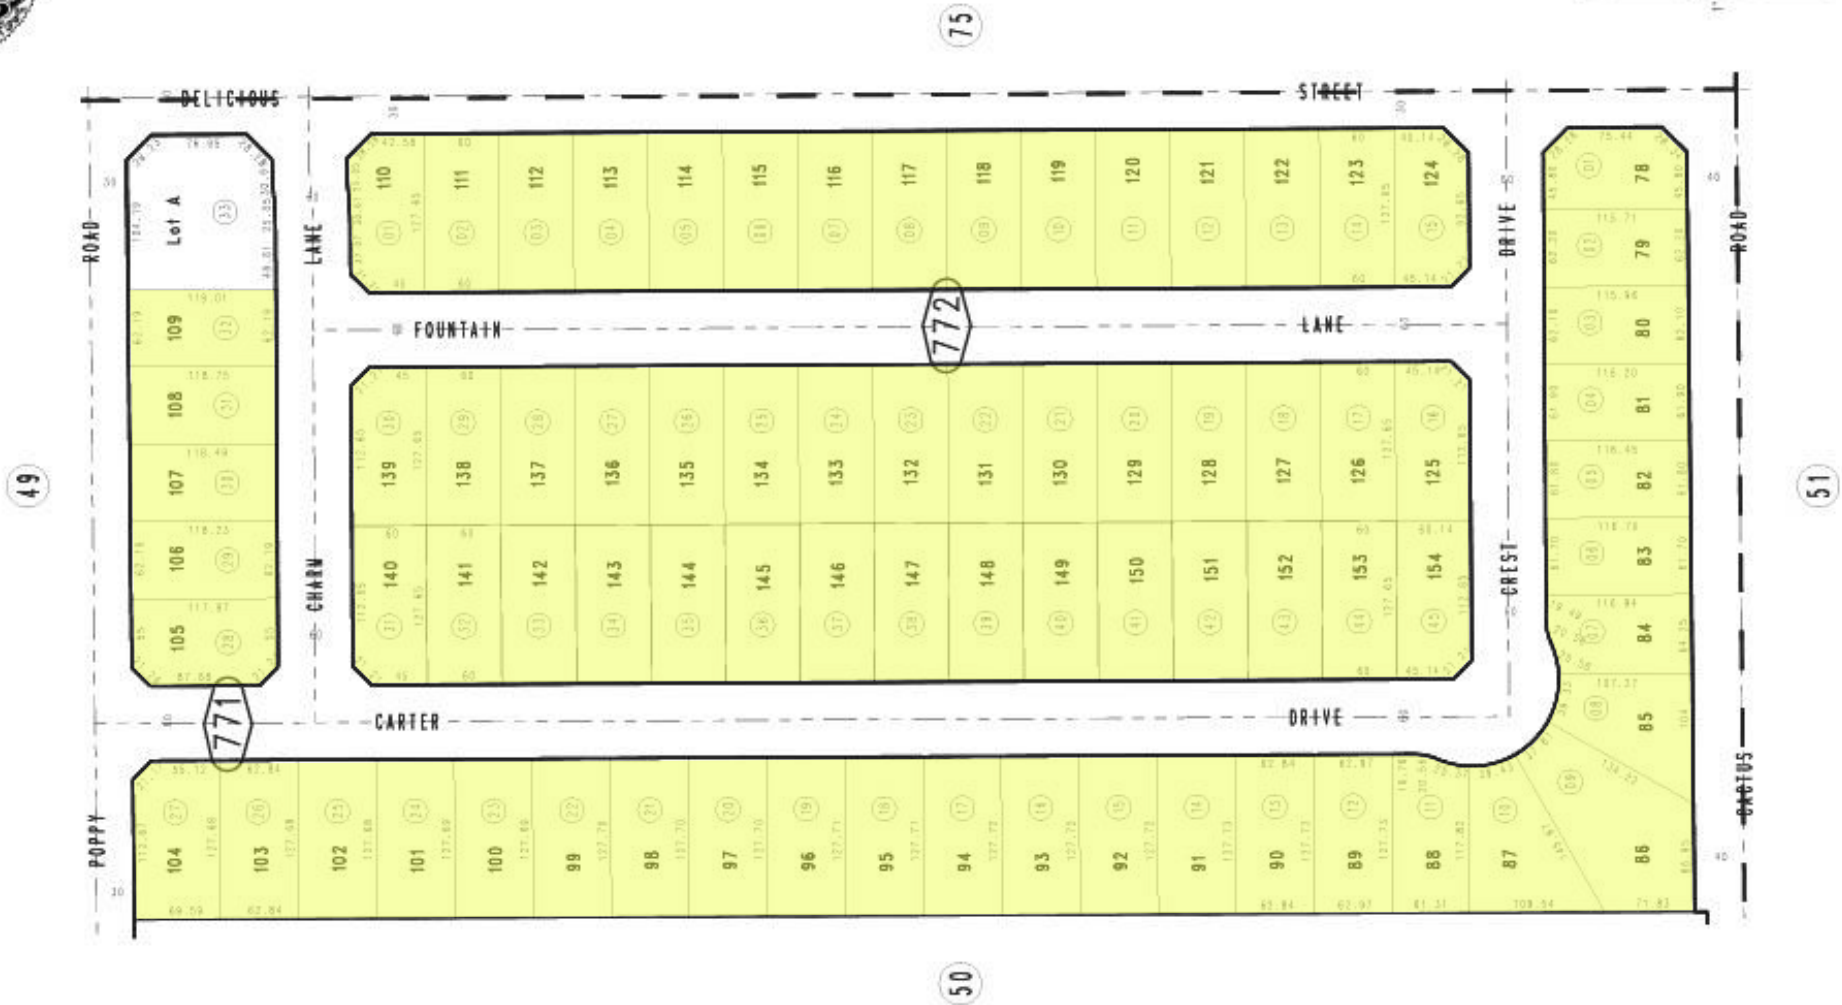

PLAT MAP

Cactus Road | Adelanto, CA

Tract No. 20300, M.B. 359/90-93

City of Adelanto
Tax Rate Area
14033

3128 - 77

THIS MAP IS FOR THE PURPOSE
OF AD VALOREM TAXATION ONLY.

August 2021 KC

Ptn. N.W.1/4, Sec. 9
T.5N., R.5W.