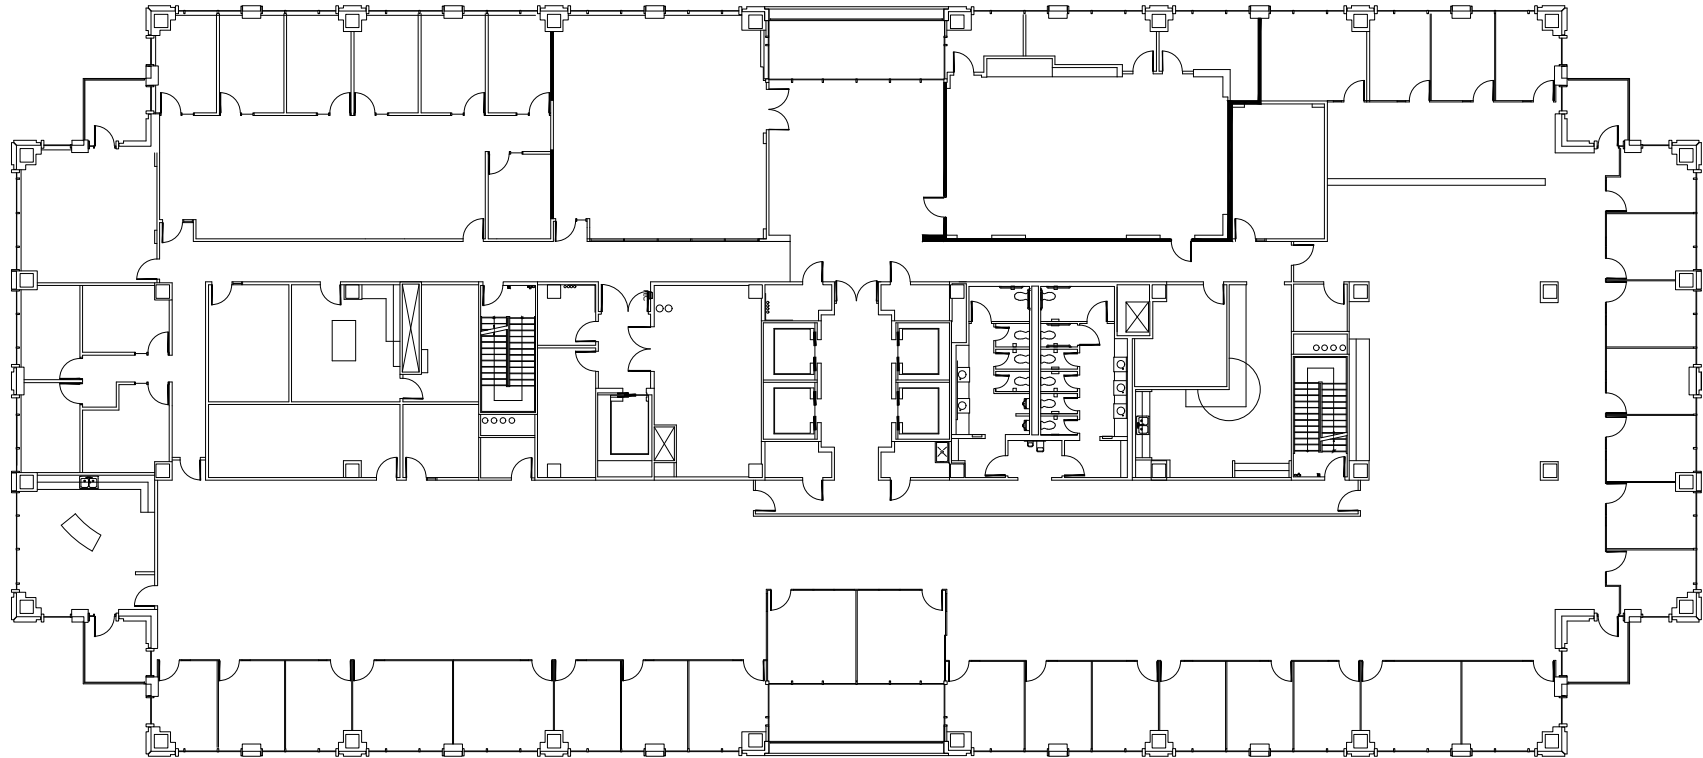

THE CONNECTION

6031 CONNECTION DRIVE | IRVING, TEXAS 75039

Suite 900

26,738 SF

DOUG JONES

doug.jones@streamrealty.com
214.267.0435

PATRICK CRUZ

patrick.cruz@streamrealty.com
214.210.1315