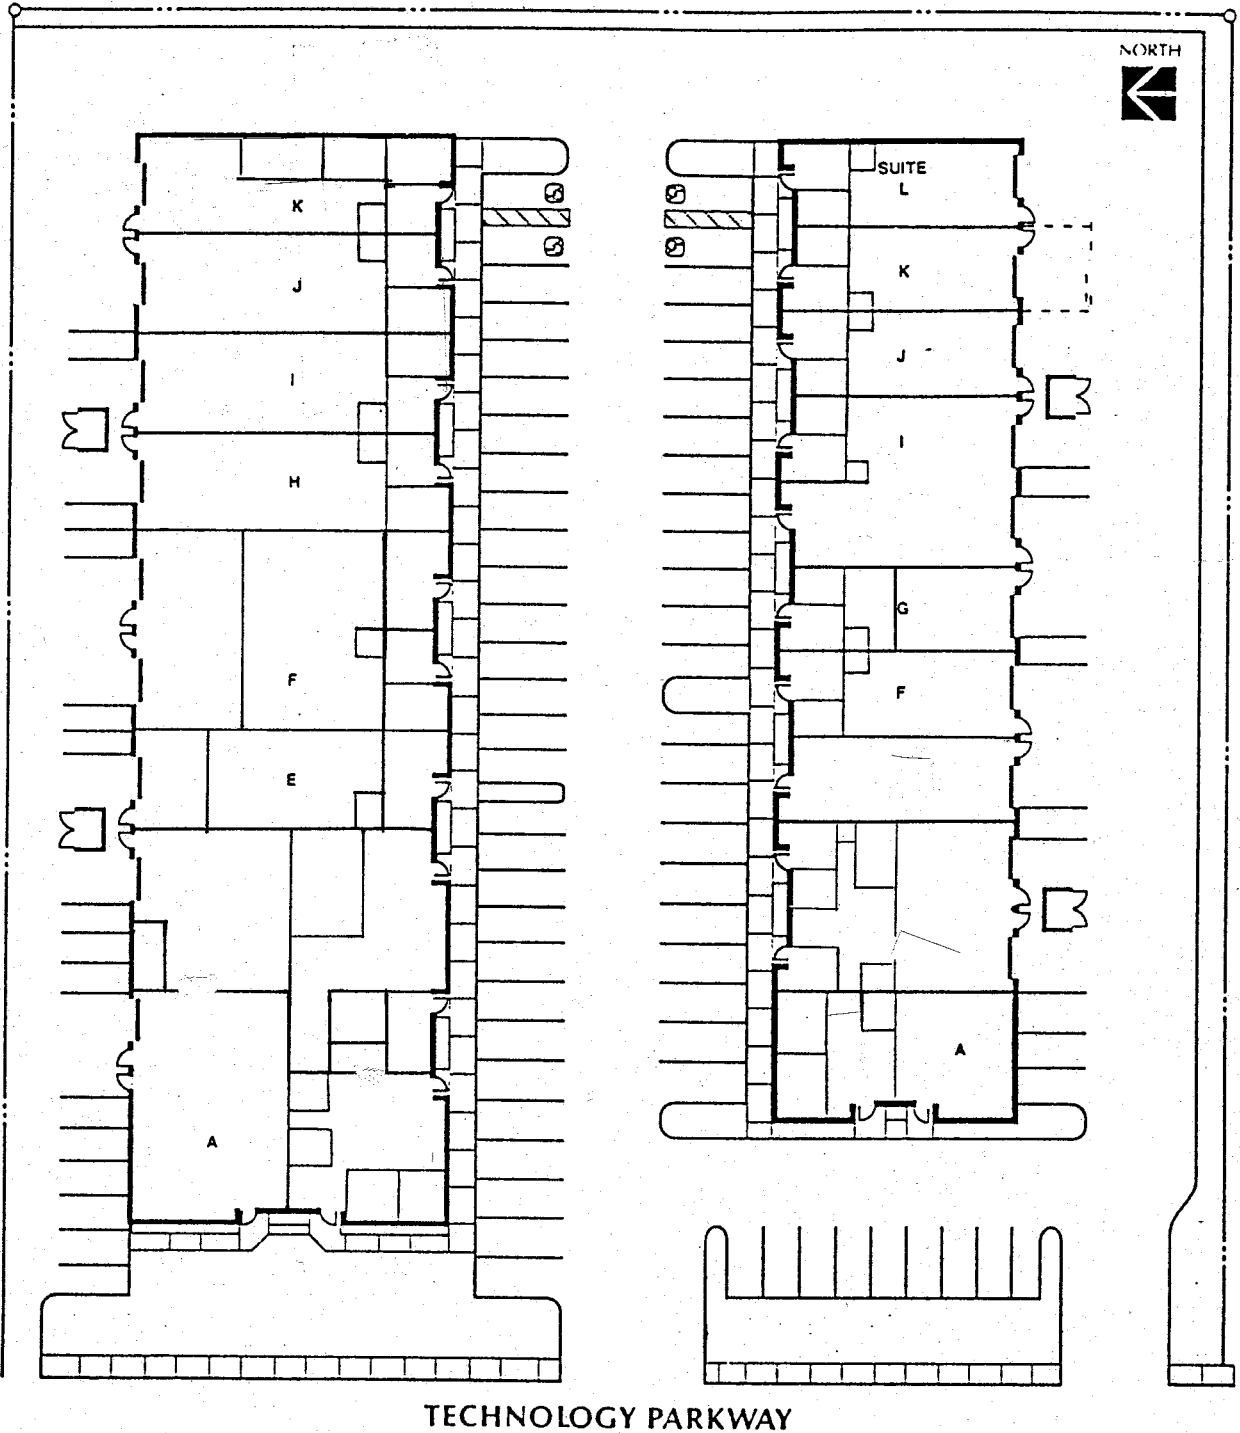

# Site Plan

31, 570 sq. ft.

2339 Technology Pkwy.  
18,688 sq. ft.

2337 Technology Pkway  
12,882 sq. ft.