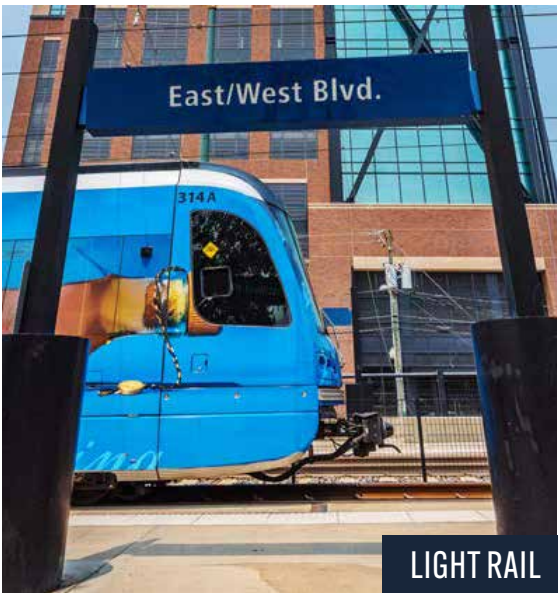

DESIGN
CENTER

SOUTH END - CHARLOTTE, NC

The Design Center
is the heart beat of
Charlotte's most
desirable neighborhood.
Historic South End.

SURROUNDING AMENITIES

JENI'S ICE CREAM

HAWKER'S ASIAN STREET FARE

BARCELONA WINE BAR

SHAKE SHACK

SUPERICA TEX-MEX

LIGHT RAIL

PATAGONIA

RAIL TRAIL

Design Center South End

SHAKE SHACK | jenis | QC POUR HOUSE