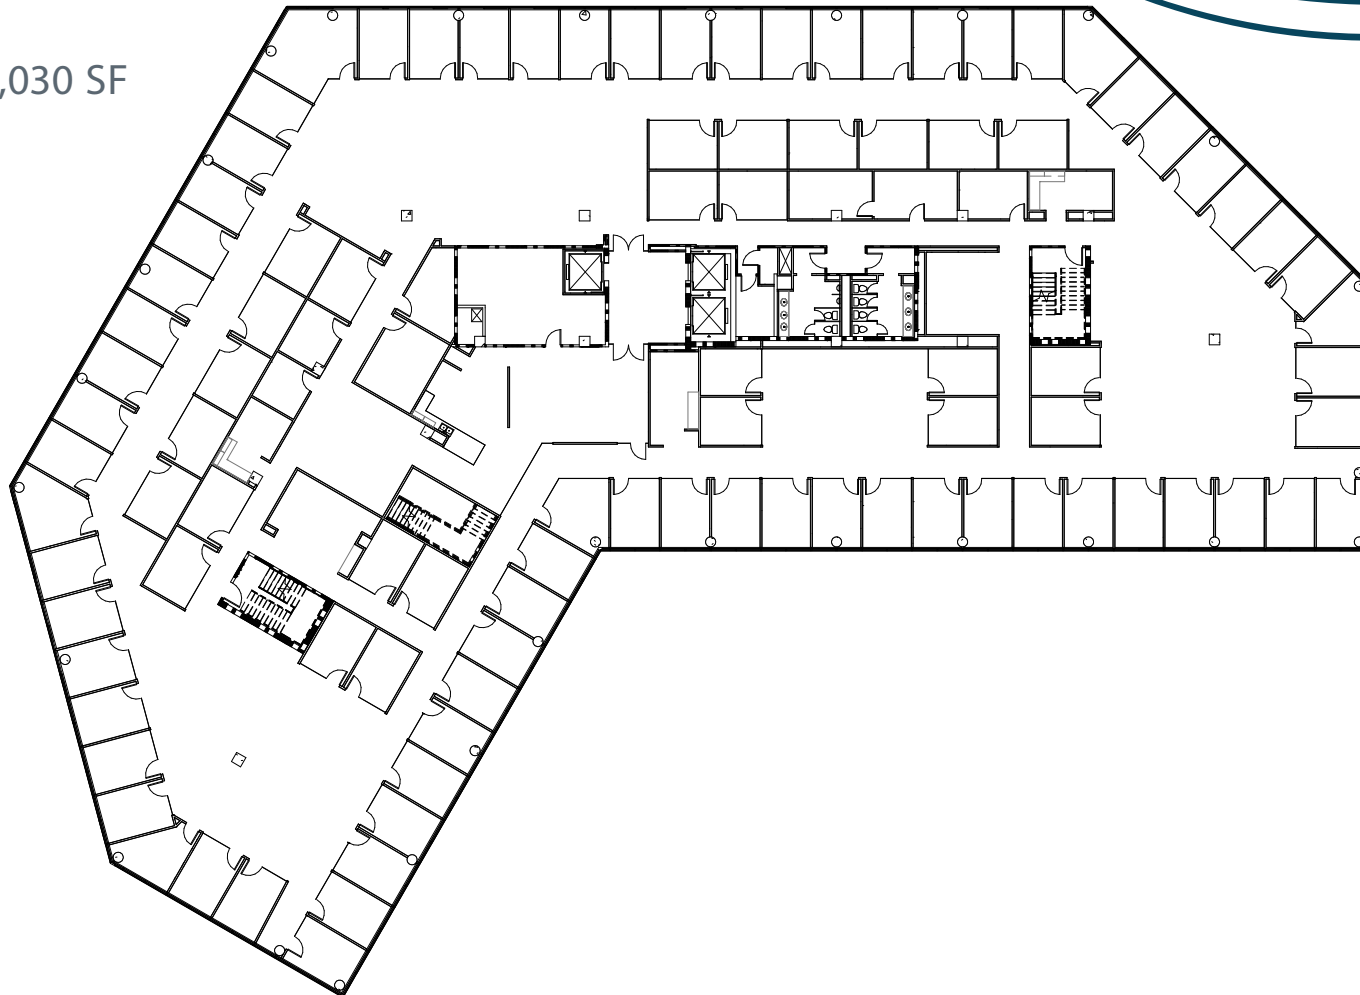

SUITE 400 | 32,030 SF

Chris Godfrey, Principal  
404.865.3678  
chris.godfrey@avisonyoung.com

Monica Speak, Vice President  
404.454.1904  
monica.speak@avisonyoung.com