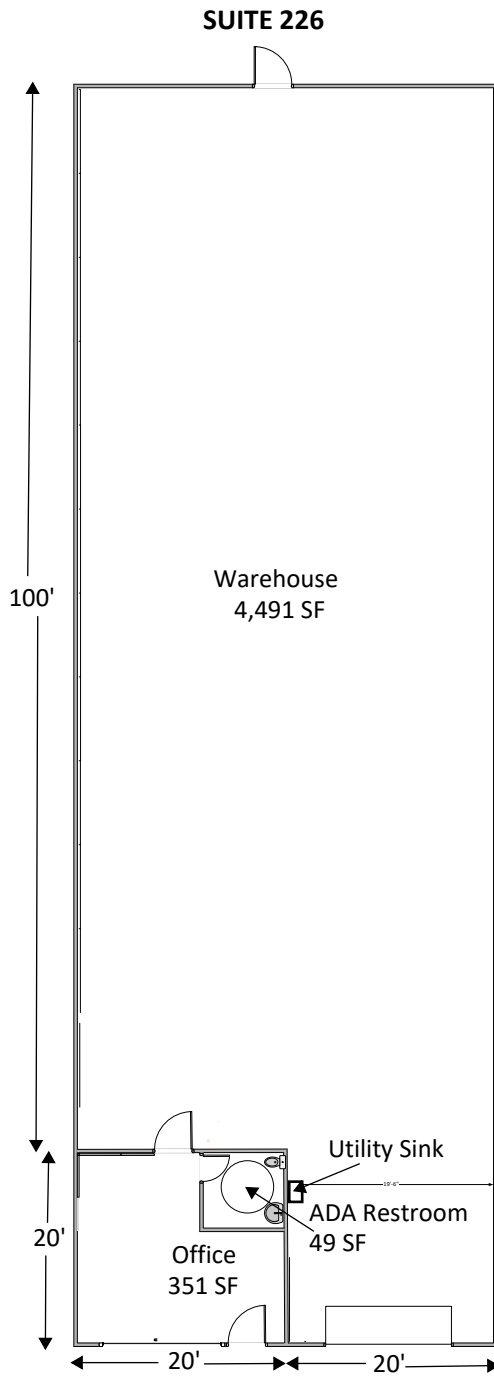

Location:
4701 NW Urbandale Dr
Suite 226
Urbandale, IA 50232

Plan Square Footage:
Warehouse = 4,491 SF
Office = 351 SF
ADA Restroom = 49 SF

Transit

P Parking

Pharmacies

ATMs

ent store

Diam Pest Control

Meredith Dr

Meredith Dr

The Weidt Group

107th St

Premises -
Suite 226
4,891 SF

Leased

Approximate
location
electrical
service

Exhibit B
Footprint Plan

1/16" = 1'-0"

MEREDITH POINTE 3 FLOOR PLAN

06/18/2021