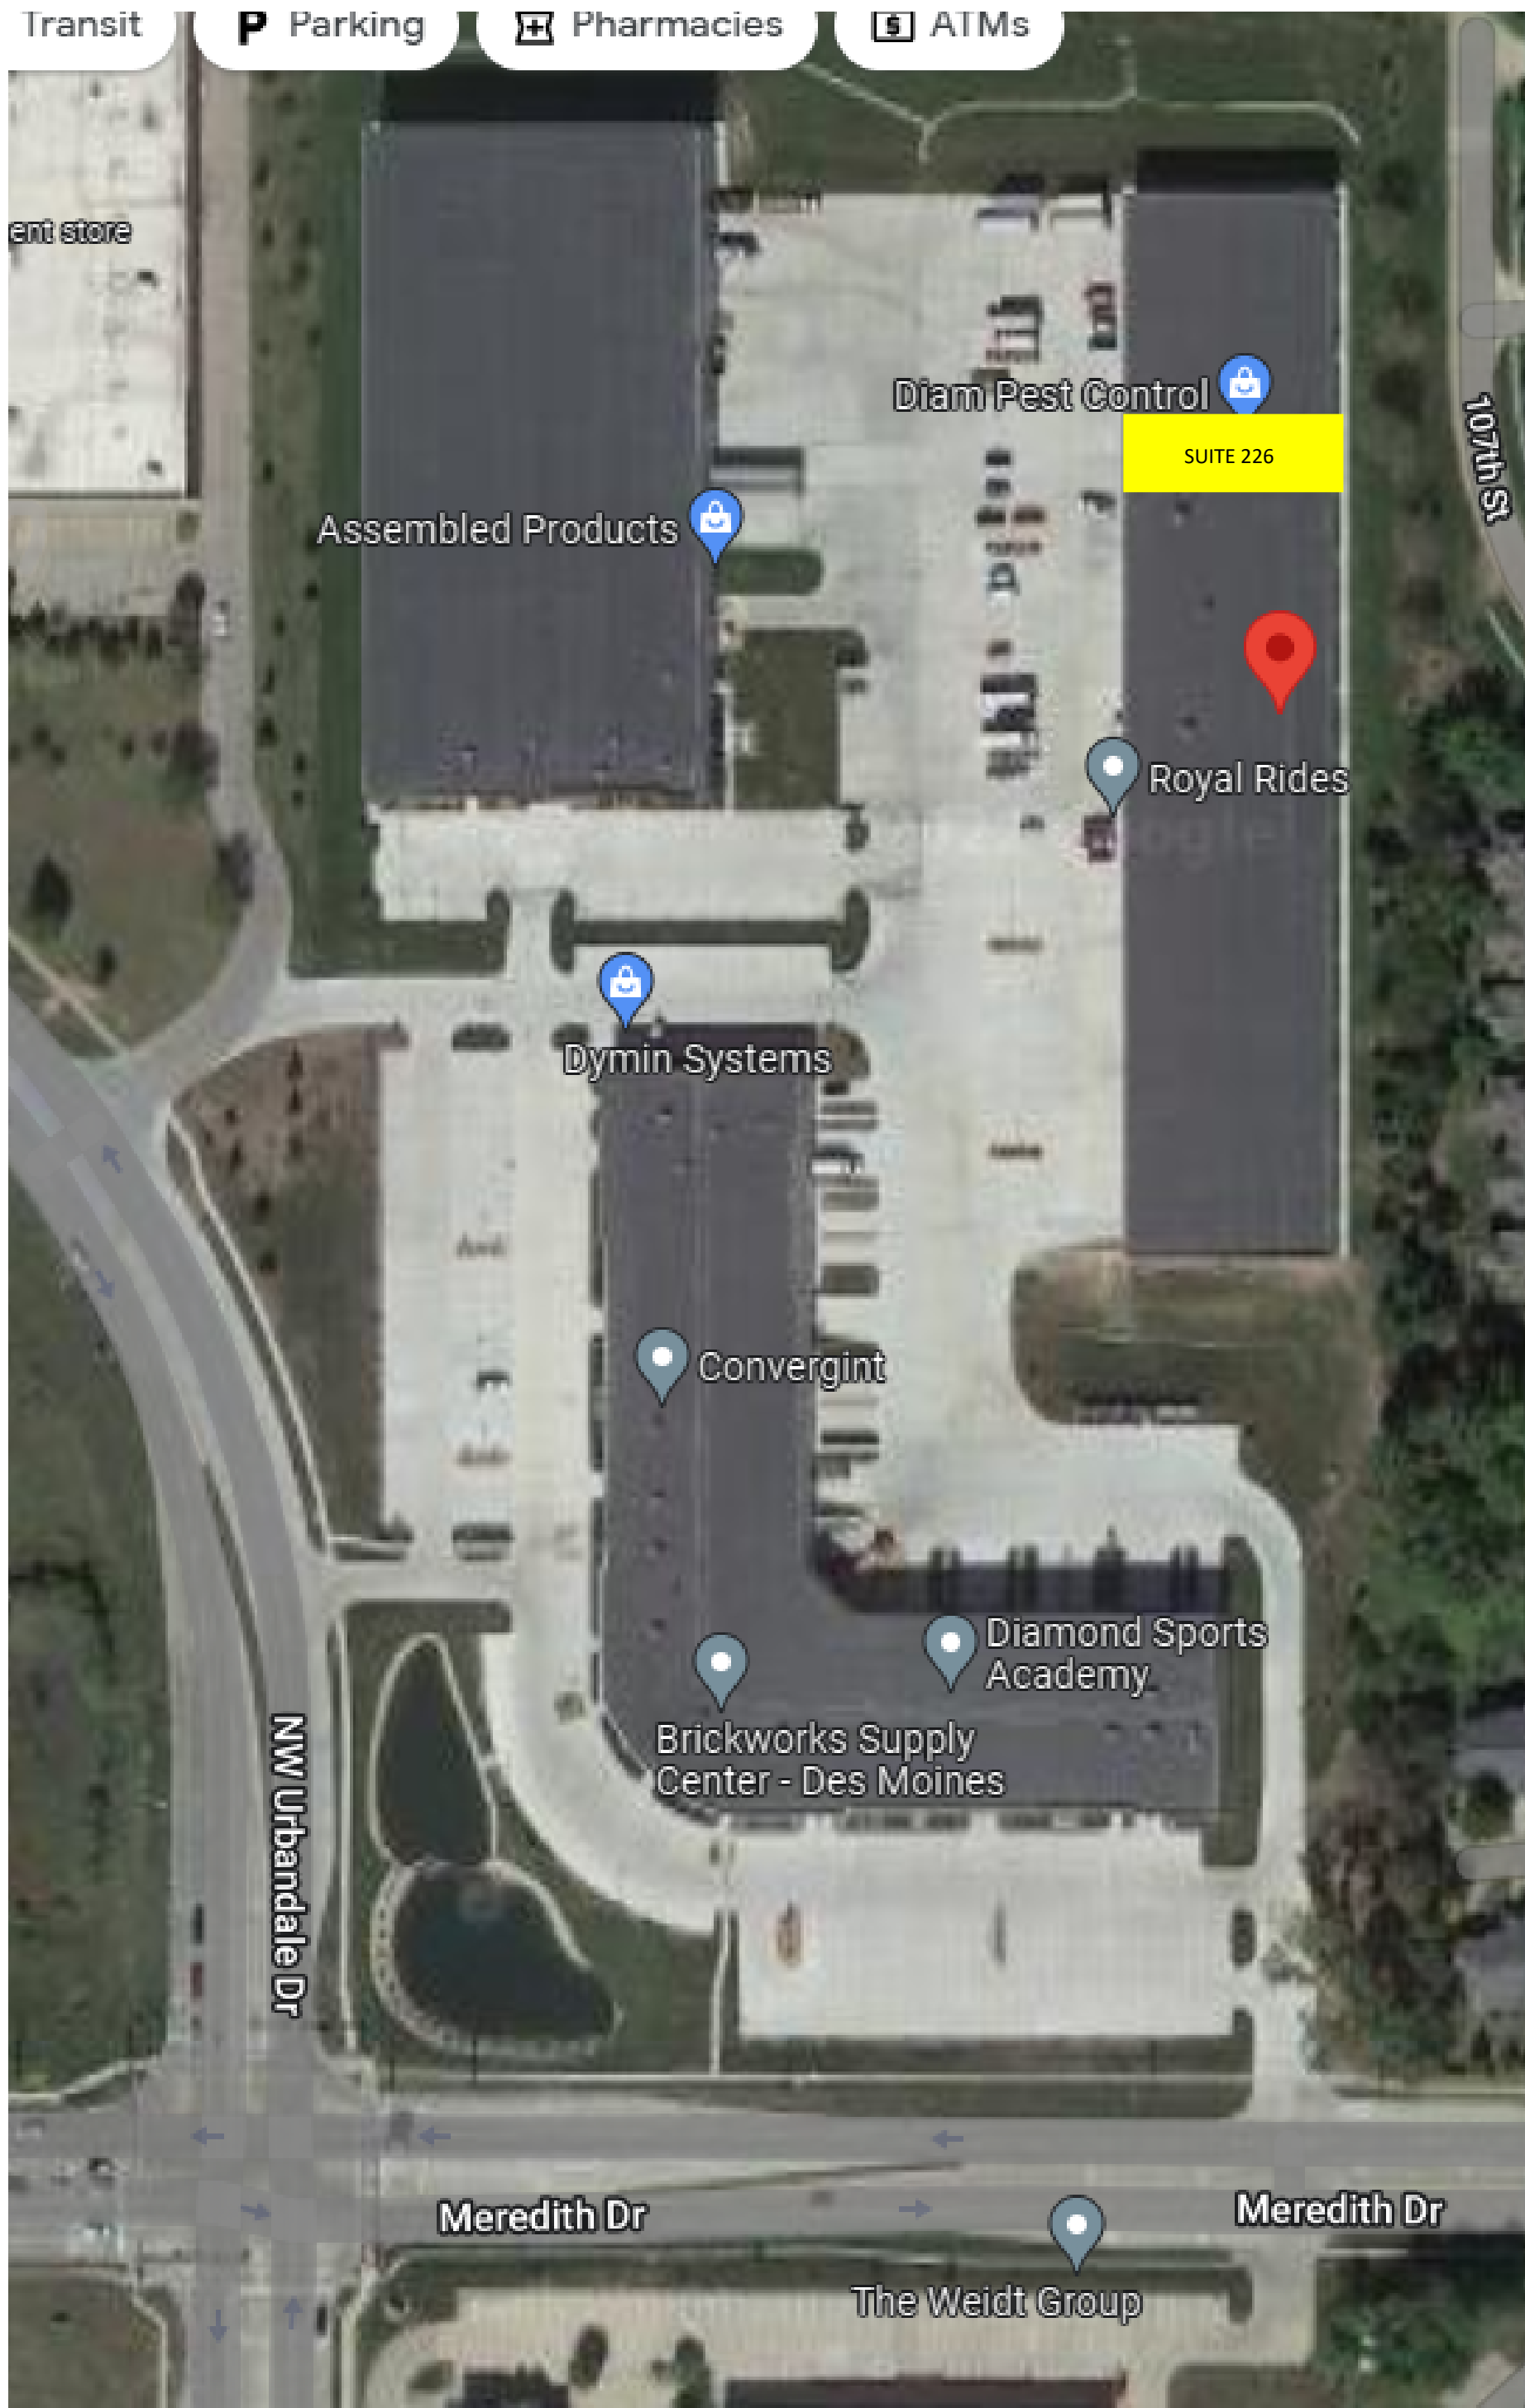

Location:
4701 NW Urbandale Dr
Suite 226
Urbandale, IA 50232

Plan Square Footage:
Warehouse = 4,491 SF
Office = 351 SF
ADA Restroom = 49 SF

Transit

P Parking

Pharmacies

ATMs

ent store

Diam Pest Control

Meredith Dr

Meredith Dr

The Weidt Group

107th St

Premises -
Suite 226
4,891 SF

Leased

Approximate
location
electrical
service

Exhibit B
Footprint Plan