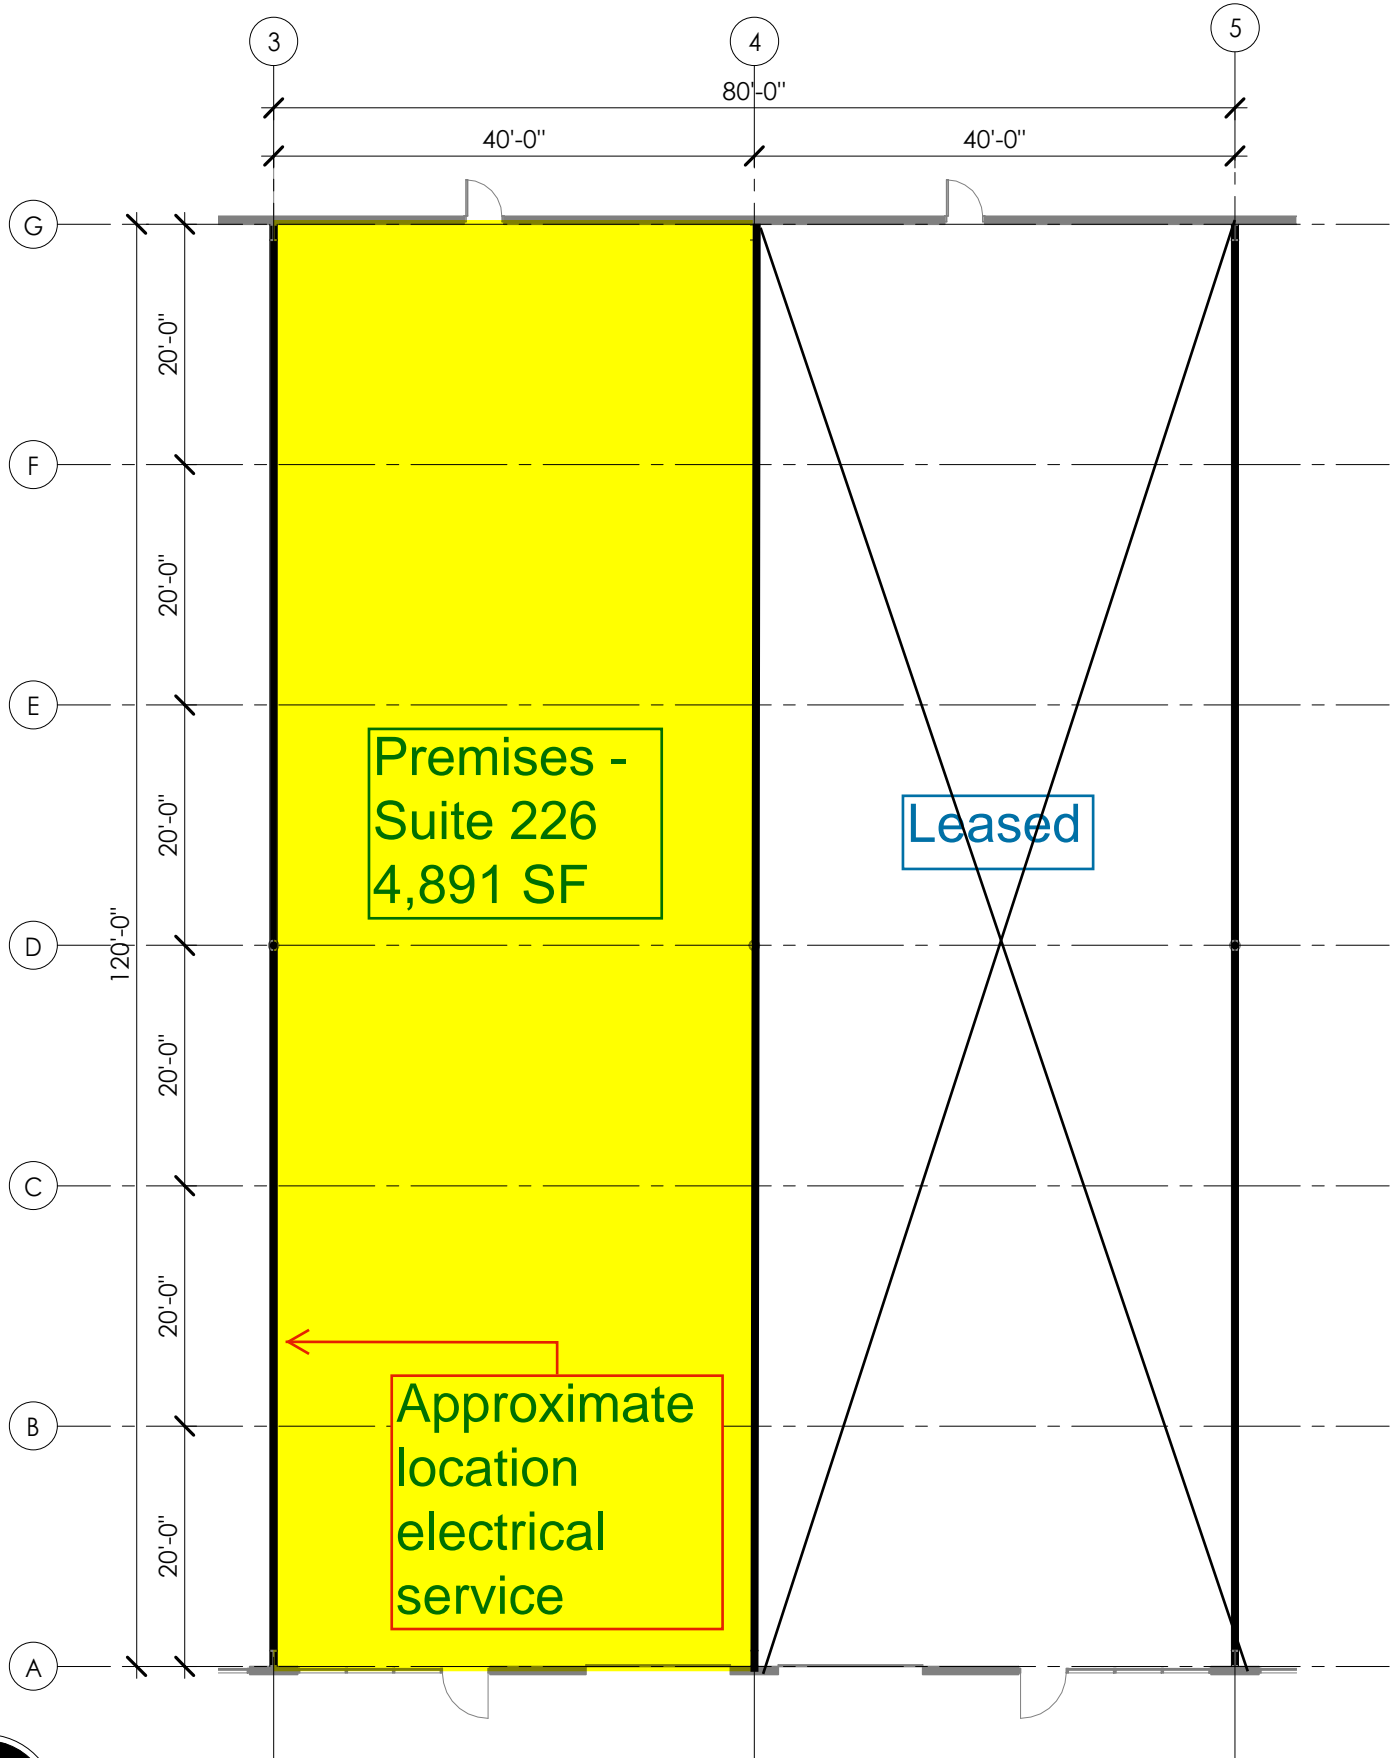

Location:
4701 NW Urbandale Dr
Suite 226
Urbandale, IA 50232

Plan Square Footage:
Warehouse = 4,491 SF
Office = 351 SF
ADA Restroom = 49 SF

Transit

P Parking

Pharmacies

ATMs

ent store

Diam Pest Control

Meredith Dr

Meredith Dr

The Weidt Group

107th St

Premises -
Suite 226
4,891 SF

Leased

Approximate
location
electrical
service

Exhibit B
Footprint Plan

1/16" = 1'-0"

MEREDITH POINTE 3 FLOOR PLAN

06/18/2021