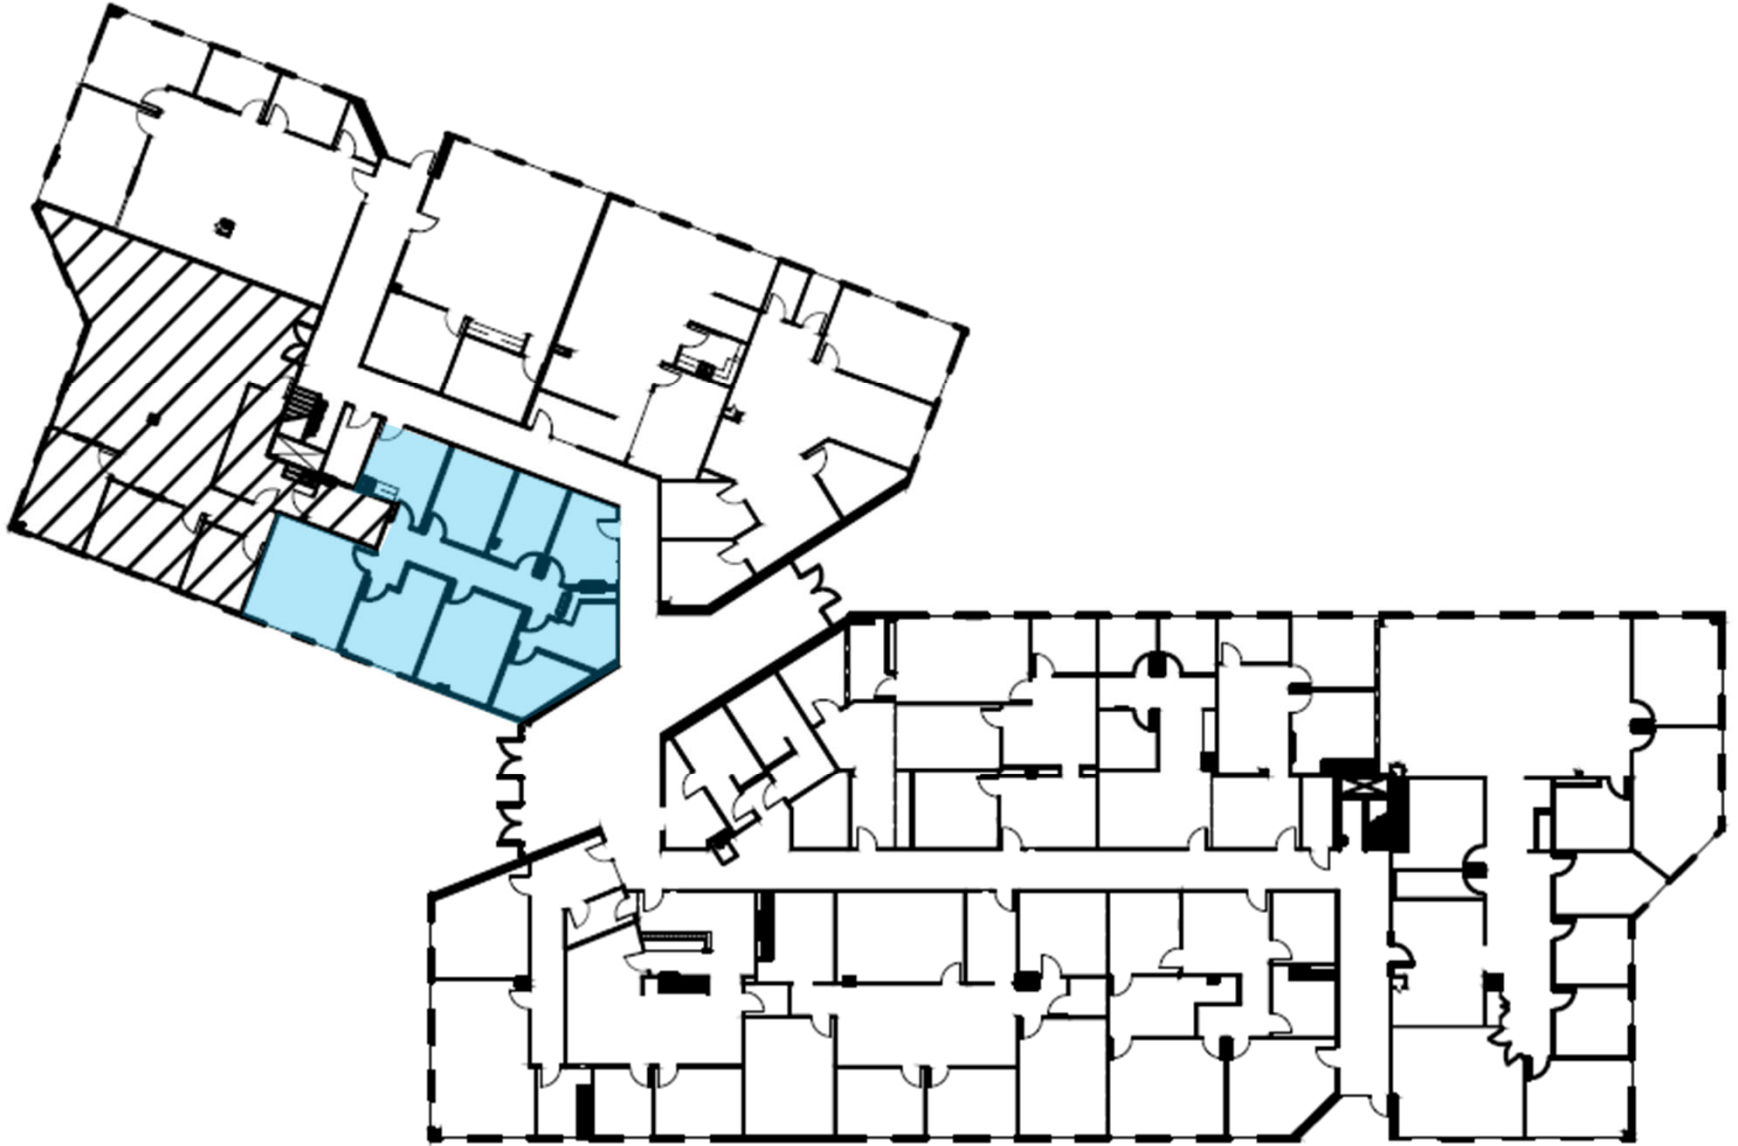

17000 DALLAS PARKWAY  
FLOOR 1, SUITE 101  
DALLAS, TEXAS 75248

SUITE 101  
1,834 SF

**Twinrose**  
INVESTMENTS

17000 DALLAS PARKWAY  
FLOOR 1, SUITE 101  
DALLAS, TEXAS 75248

SUITE 101  
(Currently 1,834 RSF)