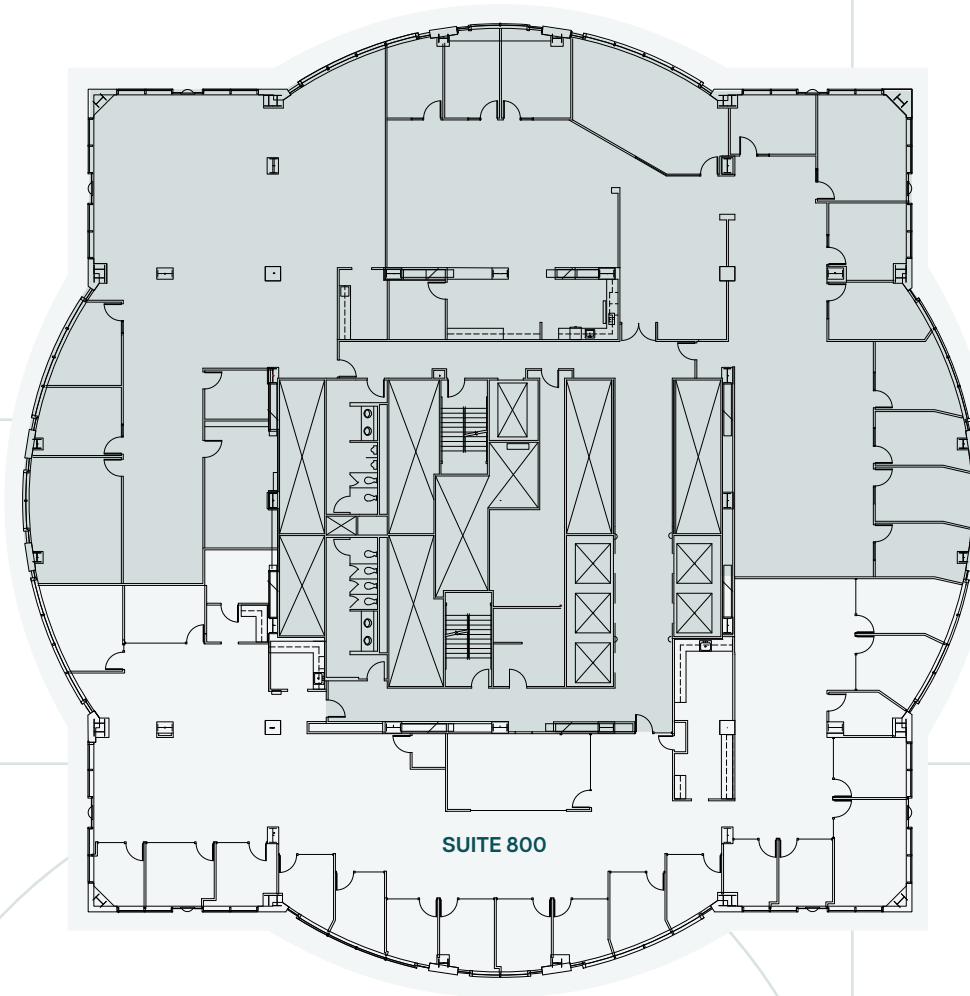

FLOOR 8

SUITE 800

9,571 SF

TOWER
1201

BROKER CONTACT

Lloyd Low

+1 206 607 1796
lloyd.low@jll.com

Joe Gowan