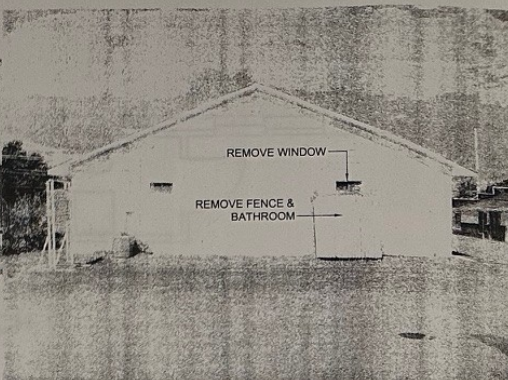

3435 SOUTH DELSEA DRIVE

FRONT ELEVATION

RIGHT SIDE ELEVATION

LEFT SIDE ELEVATION

REAR ELEVATION

REMOVE EXISTING BATHROOM

REMOVE EXISTING WC

EXISTING BATH

AREA= 96 SQ FT  
VOLUME= 768 CU FT