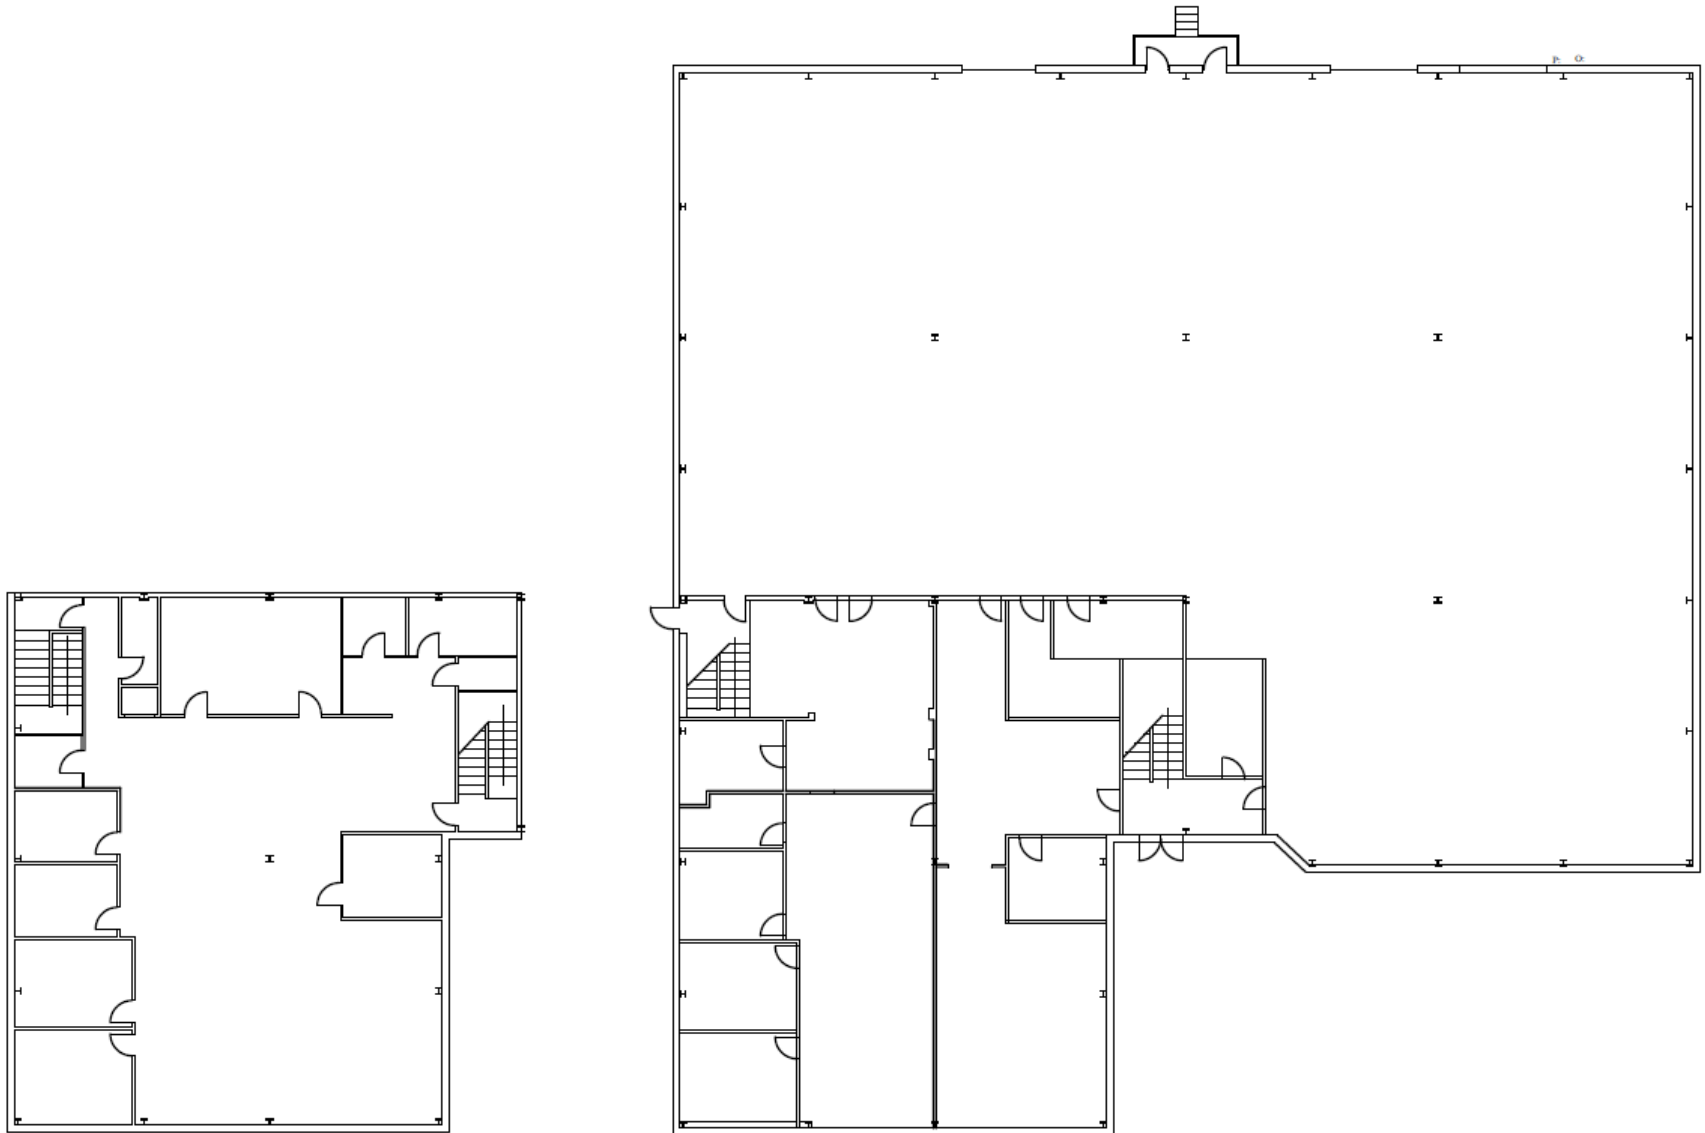

AVAILABILITY DETAILS

Total Building Size	±21,760 SF
Total Available	±21,760 SF
Warehouse (includes ±4,000 SF production area)	±17,760 SF
Office	±4,000 SF
Ceiling Height	22'
TG Loading	2
Drive-in (oversize)	1
Power	425A @ 480/277V 3P 125A @ 208/120V 3P
Rear Parking/Loading Area	±25,000 SF

285 Eldridge Road

Fairfield, NJ 07004

FOR LEASE
INDUSTRIAL

285 Eldridge Road

Fairfield, NJ 07004

FOR LEASE
INDUSTRIAL