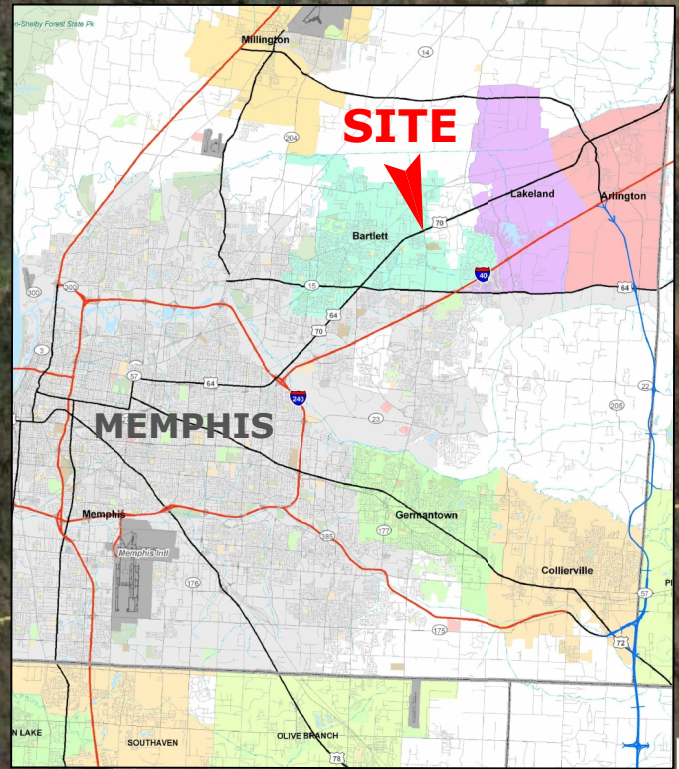

- PROPERTY FOR SALE -
9.3 Acres +/- Bartlett, TN

9.3 Acres +/-
AVAILABLE

2.2 Acres +/-
SOLD

N Germantown Rd
177

Hwy. 70

1 **US Hwy 70**

Walgreens

Auto Zone