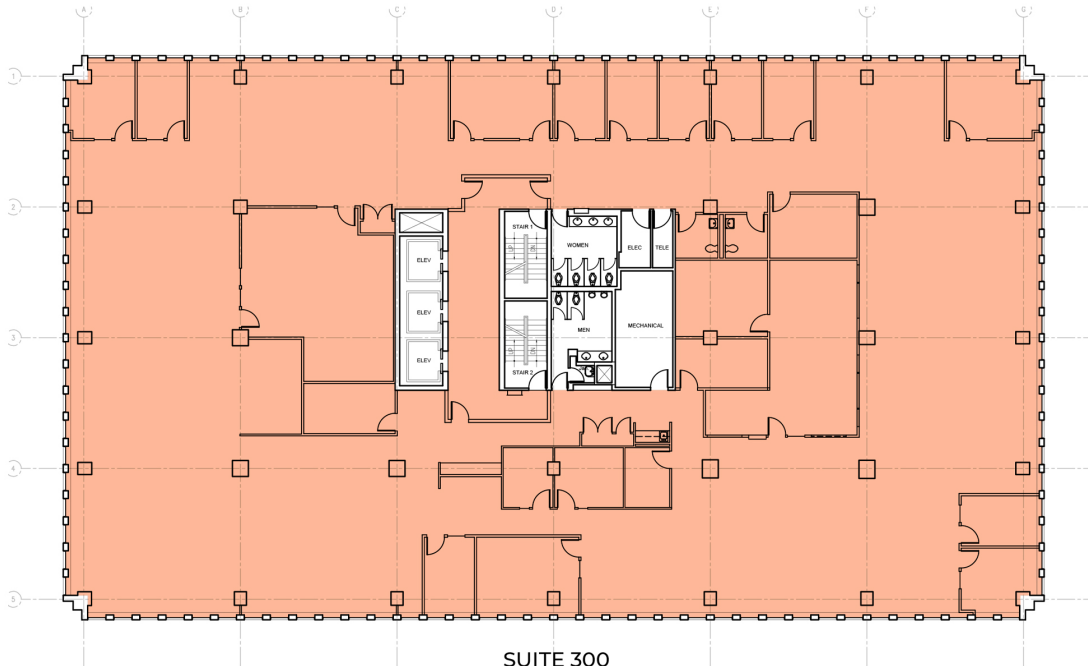

MIN DIVISIBLE
Yes

MAX CONTIGUOUS
16,109 SF

UNIT TYPE
Office

SQUARE FEET
16,109 SF

FLOOR
3

AVAILABILITY
Coming Soon

SUITE 300
AVAILABLE
16,109 Sq. Ft.