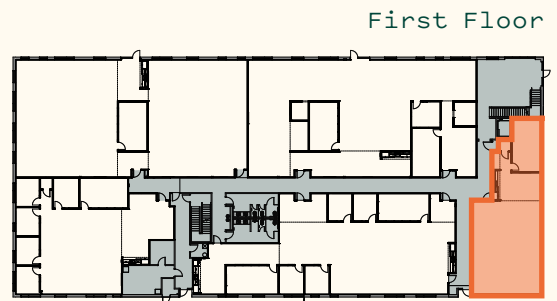

Suite 81030

2,081 SF - Spec Suite

Office Space For Lease at Leander Union - 10860 Crystal Falls Pkwy, Leander, TX 78641