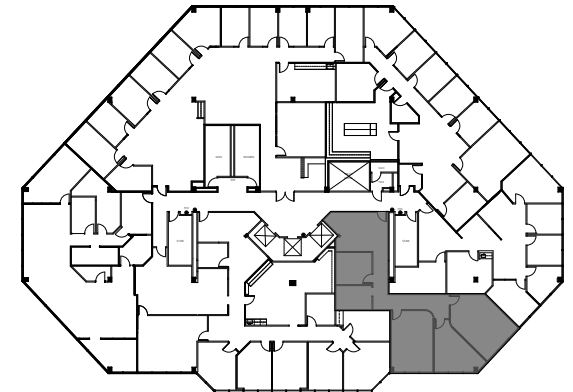

11111 KATY FREEWAY | HOUSTON, TEXAS 77079

Suite 500 - 1,808 SF

Robert LaCoure

Senior Director
+1 832 919 8425
robert.lacoure@cushwake.com

Jill Nesloney

Director
+1 832 699 3001
jill.nesloney@cushwake.com

Bryce Adams