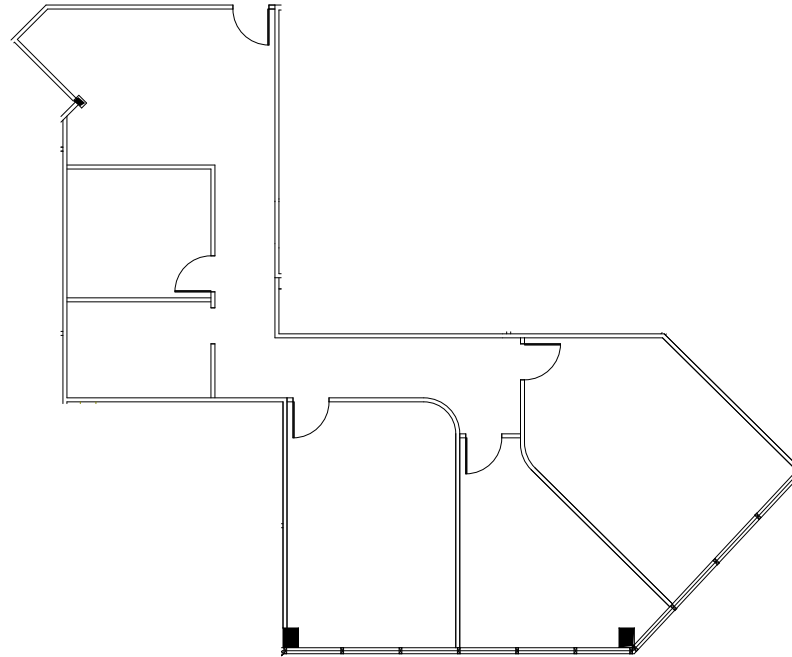

11111 KATY FREEWAY | HOUSTON, TEXAS 77079

Suite 500 - 1,808 SF

Robert LaCoure

Senior Director
+1 832 919 8425
robert.lacoure@cushwake.com

Jill Nesloney

Director
+1 832 699 3001
jill.nesloney@cushwake.com

Bryce Adams