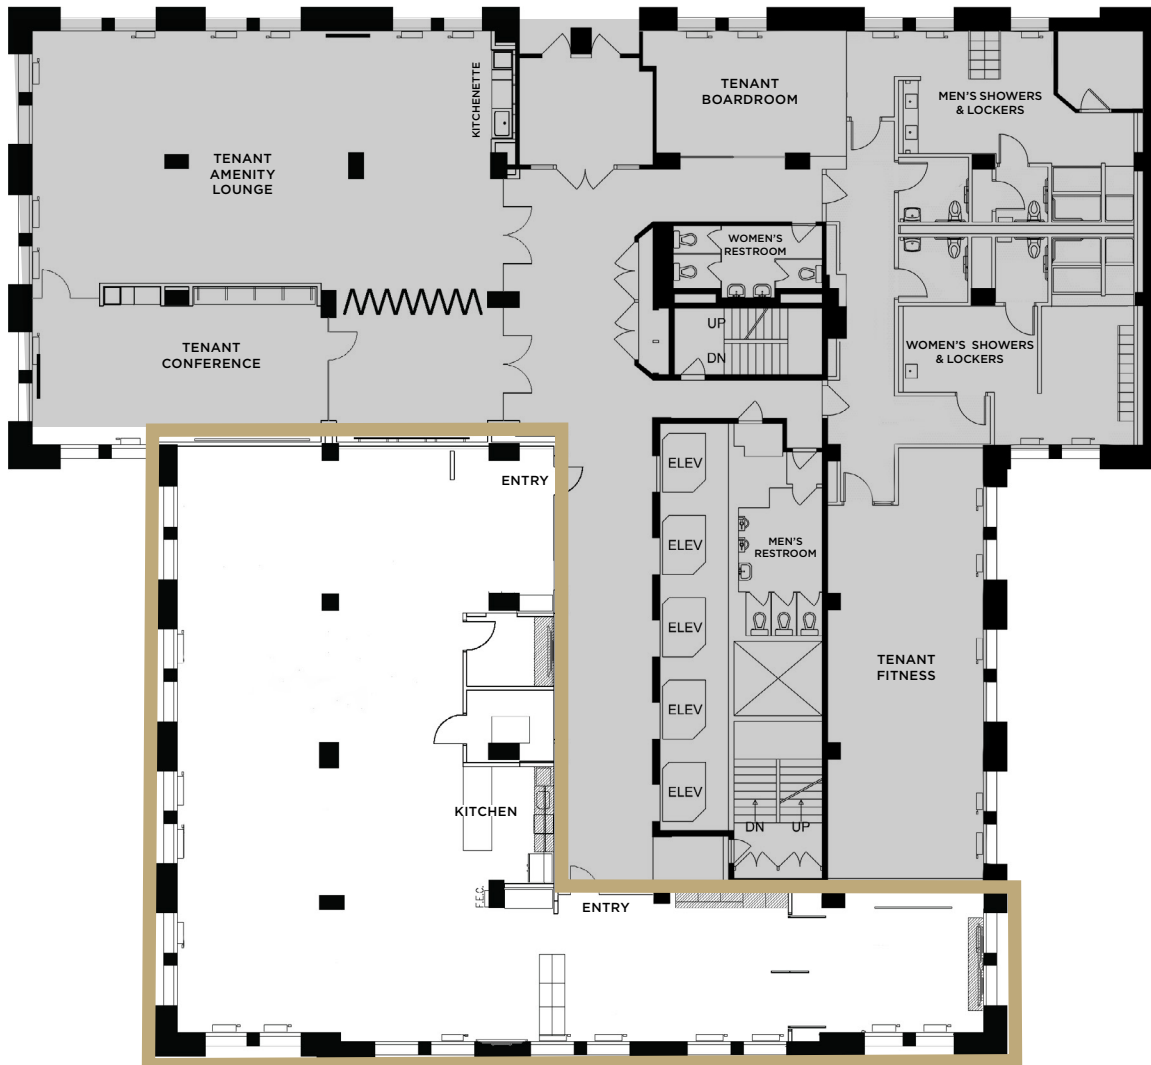

SEATTLE TOWER

1218 3RD AVENUE · SEATTLE, WA 98101

SUITE 500

3,856 RSF

Available immediately

CLEITA HARVEY
+1 206 607 1794
cleita.harvey@jll.com

TIM JONES
+1 206 971 7011
tim.jones@jll.com