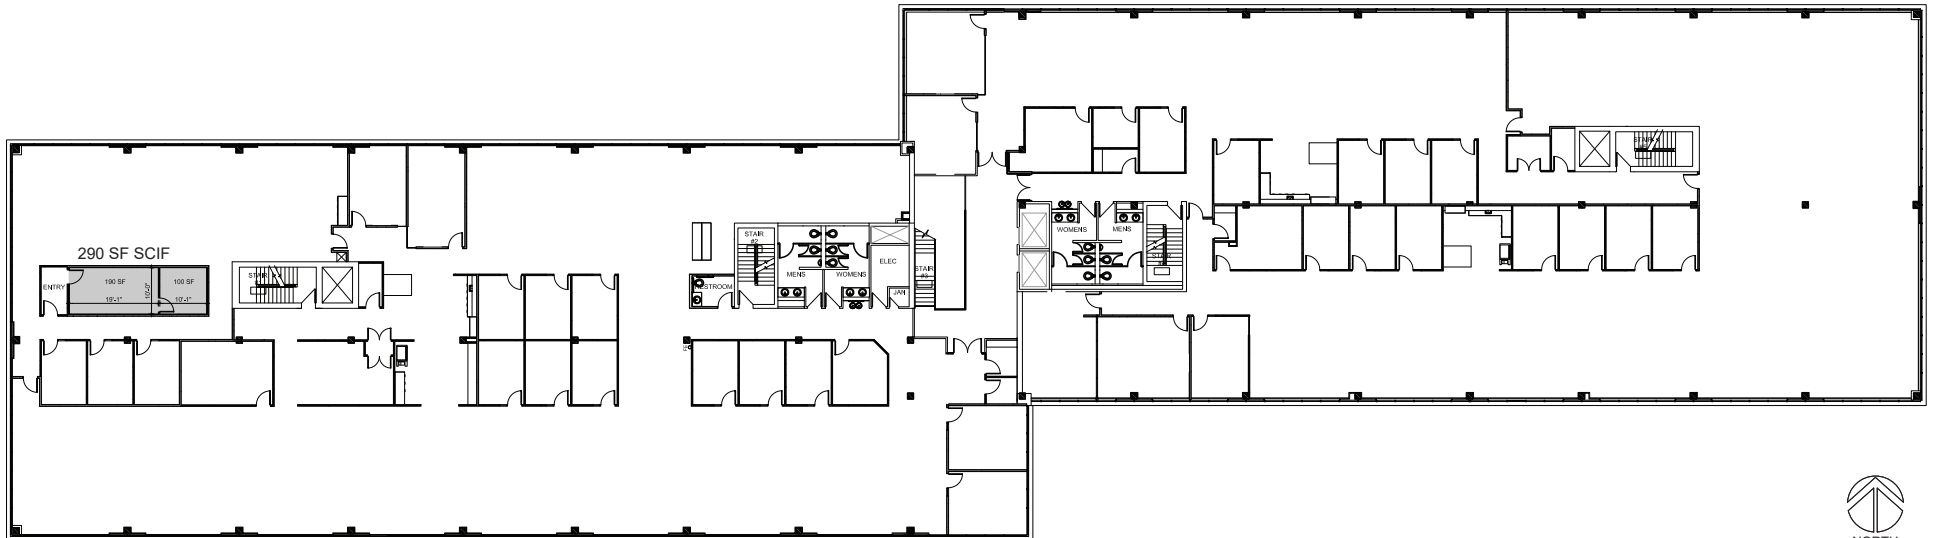

GREENWOOD CORPORATE PLAZA

5970 GREENWOOD PLAZA BLVD

BUILDING

3rd Floor
37,305 RSF

NEWMARK

Jamie Gard 303-260-4341 jamie.gard@nmrk.com

Pete Staab 303-260-4346 pete.staab@nmrk.com

Information contained herein, while not guaranteed, is from sources we believe reliable.