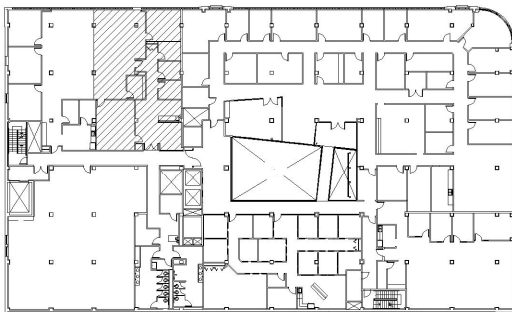

USEABLE AREA: 2,283 SF  
RENTABLE AREA: 2,557 SF

 BUILDING KEY  
NO SCALE