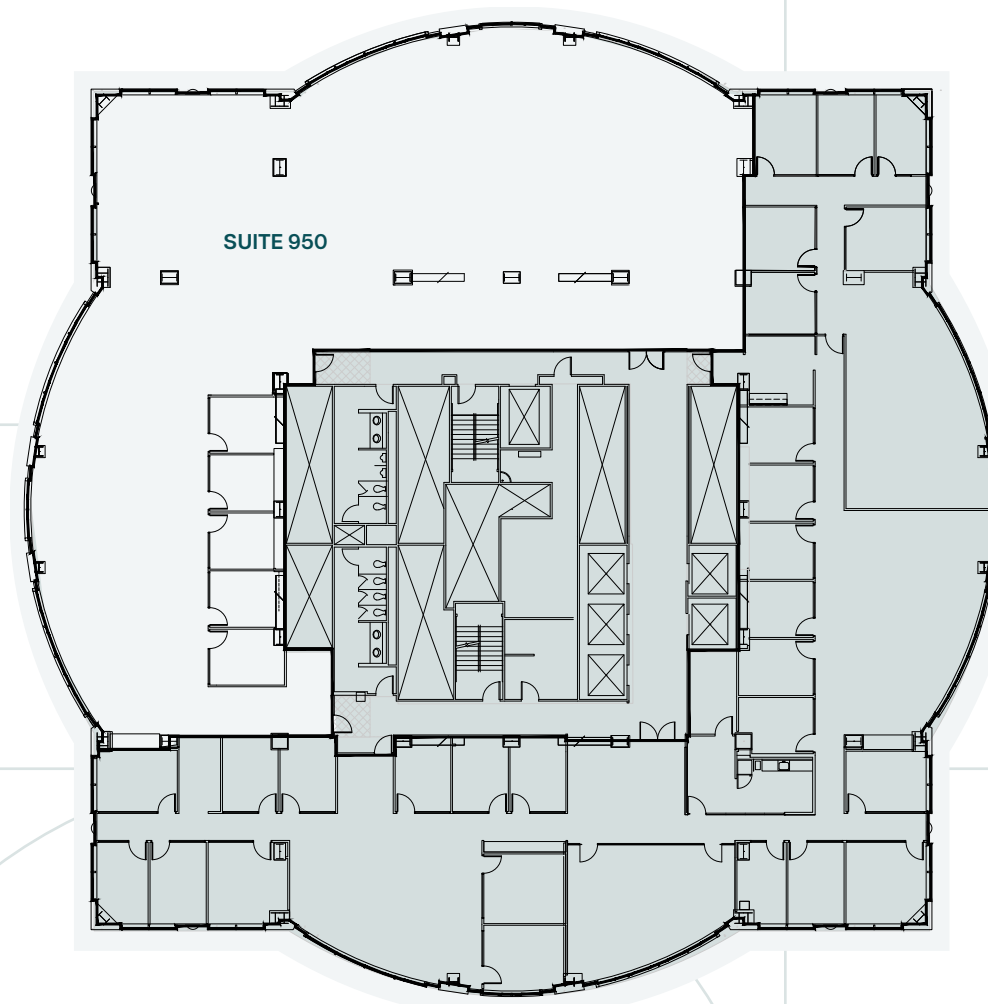

FLOOR 9

SUITE 950

10,933 SF

TOWER
1201

BROKER CONTACT

Lloyd Low

+1 206 607 1796
lloyd.low@jll.com

Joe Gowan