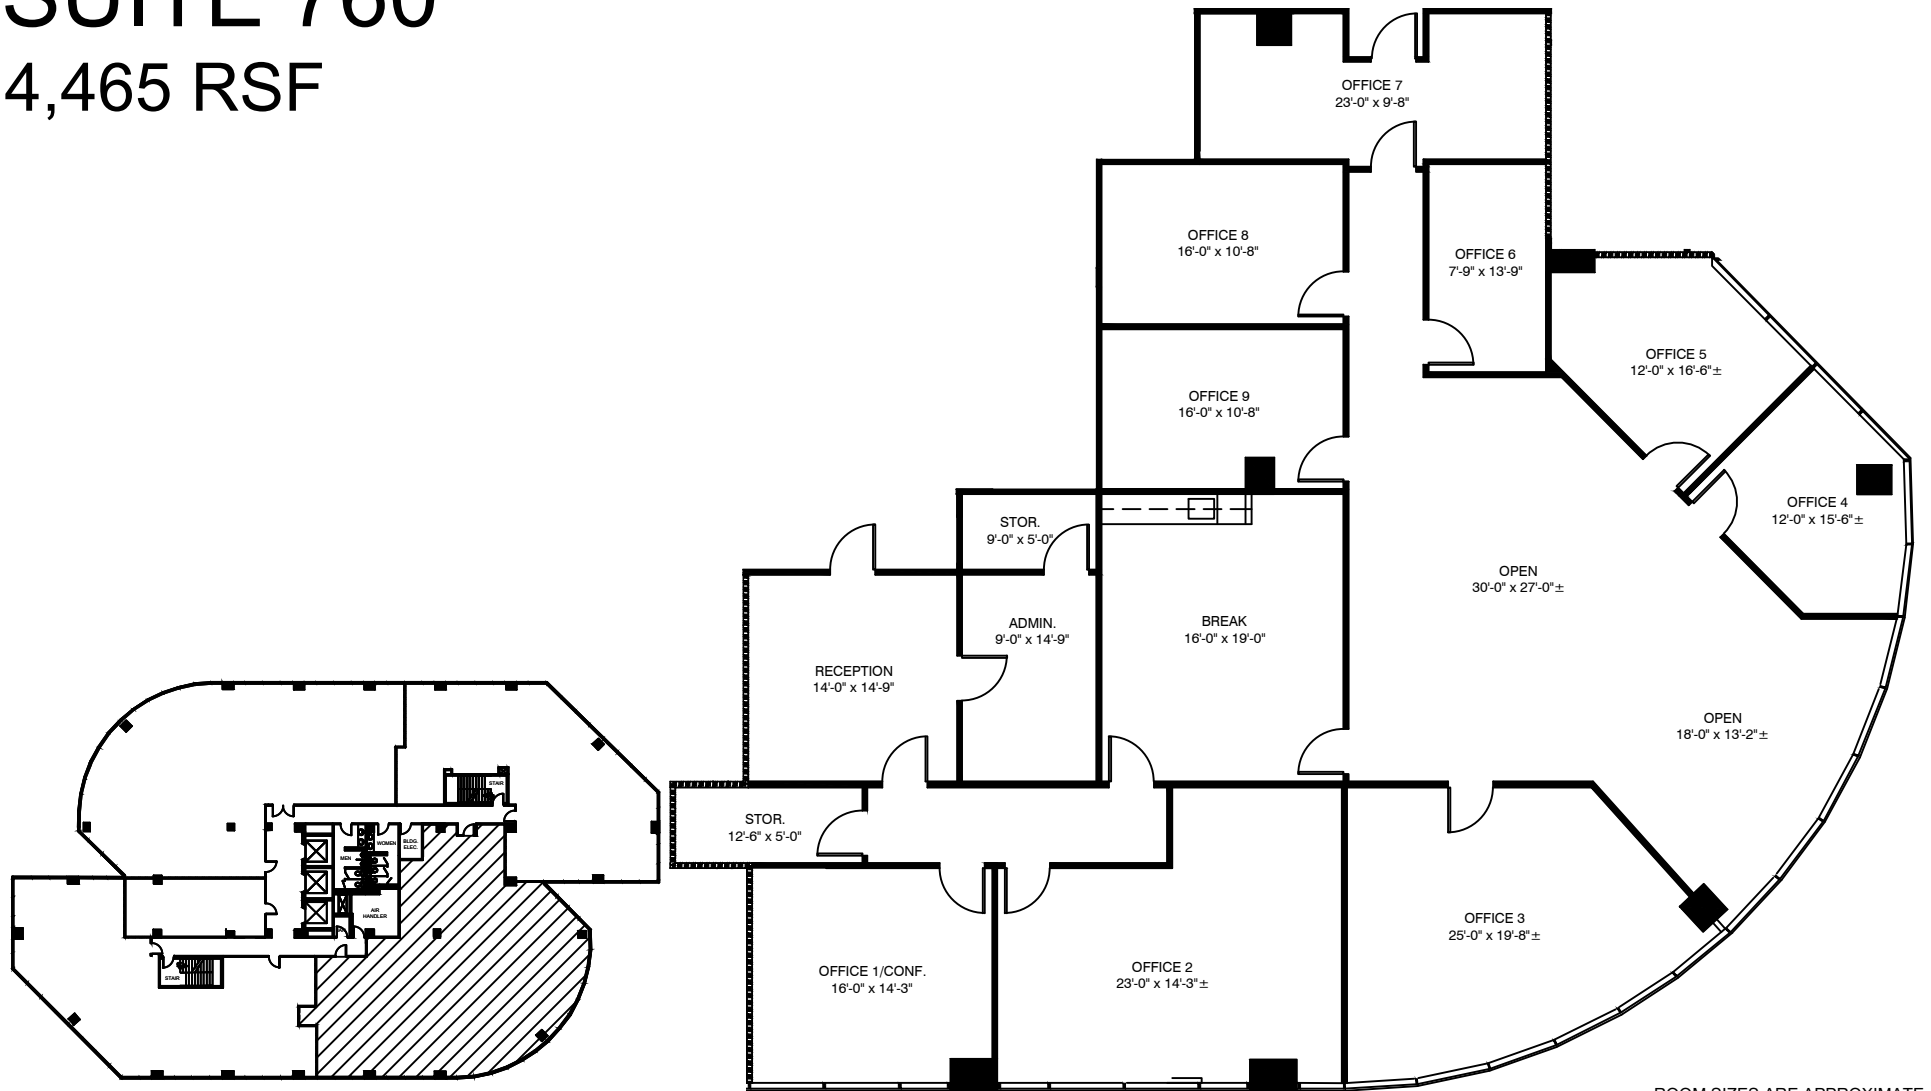

SUITE 760

4,465 RSF

ROOM SIZES ARE APPROXIMATE.

KEY PLAN
7TH FLOOR

THE INTERCHANGE

9101 LBJ FREEWAY
DALLAS, TX 75243

DRAWbridge

03.11.25