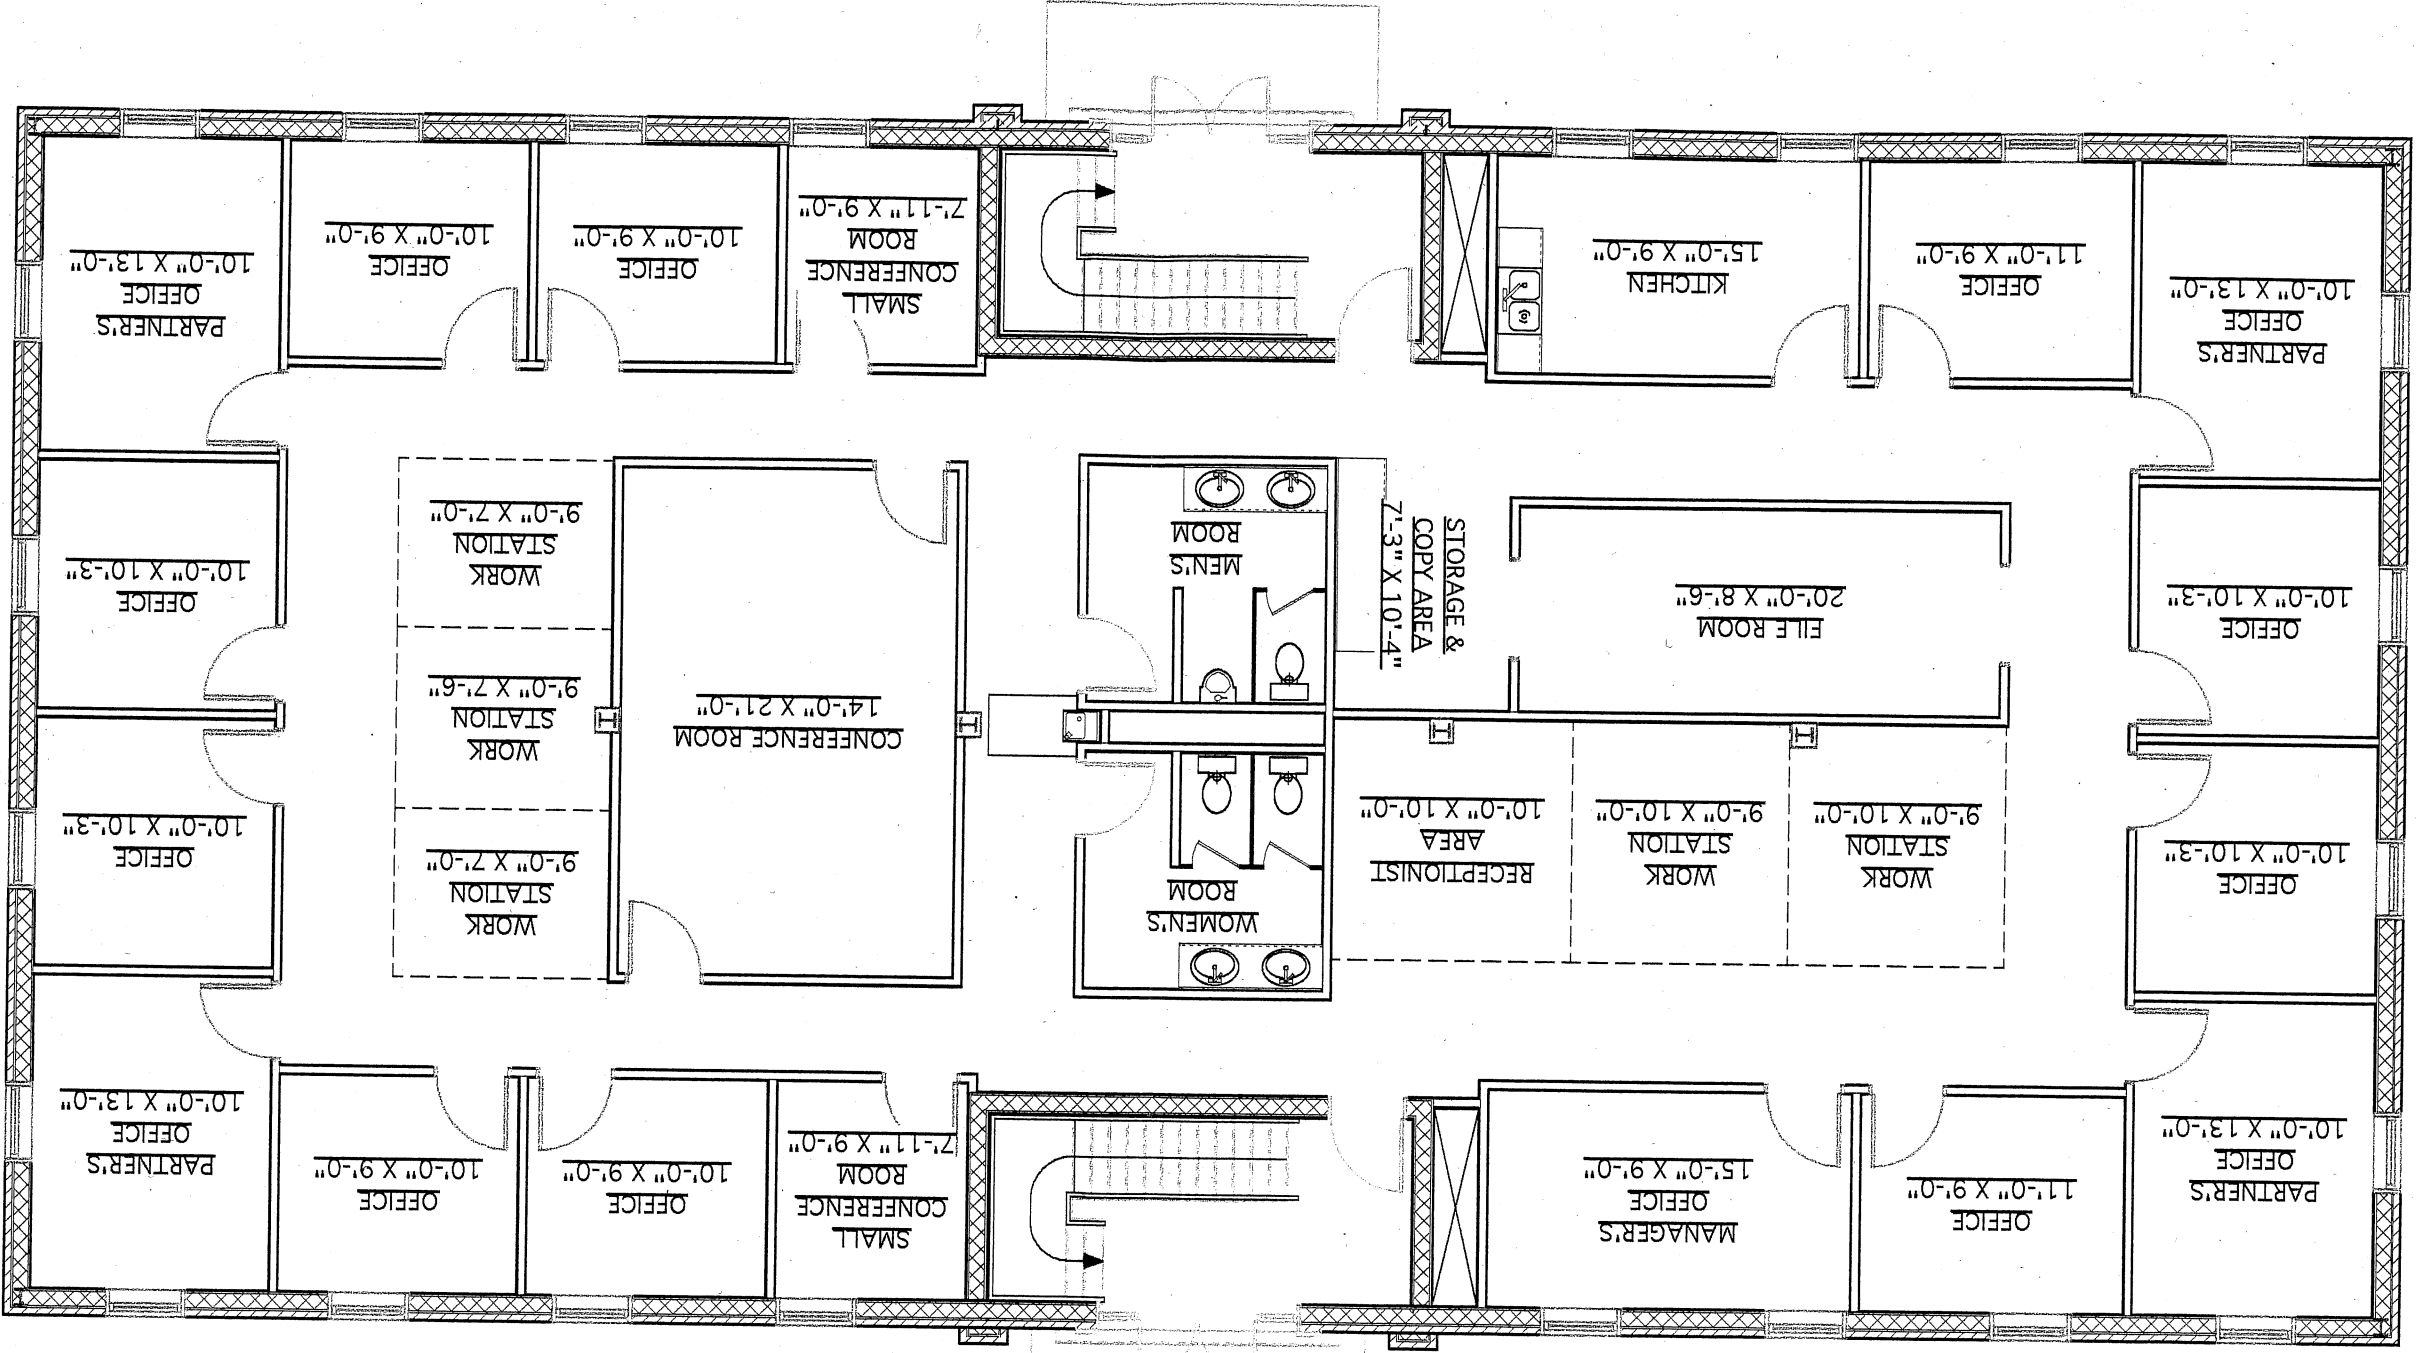

FIRST FLOOR PLAN

1
A-1

Scale: 1/8" = 1'-0"

NOTE: ALL DIMENSIONS ARE TO BE VERIFIED IN THE FIELD.

BALTIMORE PIKE ↘

CHESLEY DRIVE ↙

MEDIA REAL ESTATE CO.

203 E. BALTIMORE AVE. : MEDIA, PA. 19063
 (610) 565-9000 : FAX (610) 891-1991
 DENNIS L. SLOSTAD : ARCHITECT