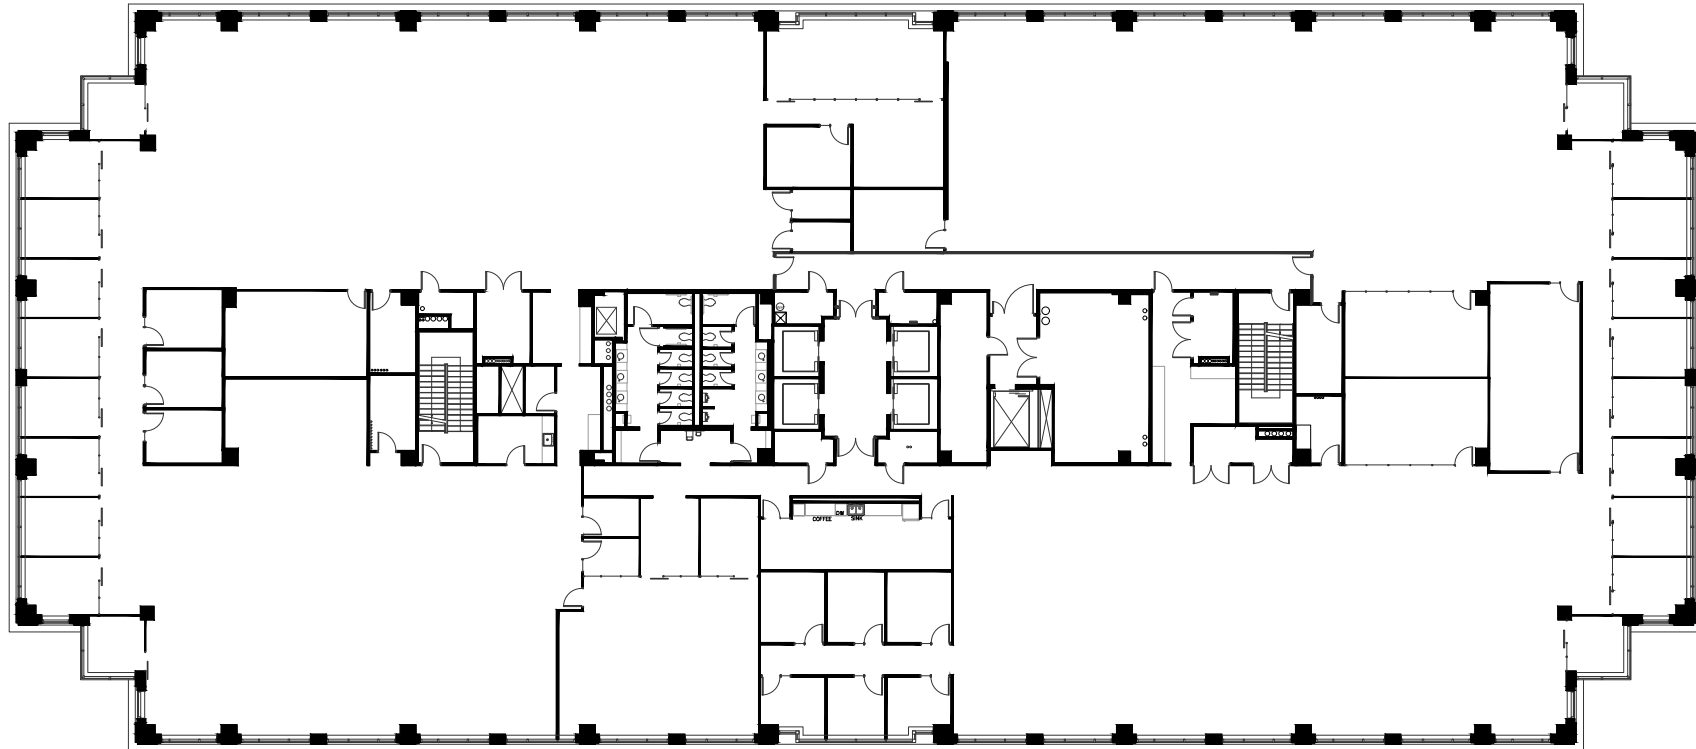

THE CONNECTION

6021 CONNECTION DRIVE | IRVING, TEXAS 75039

Suite 300

37,344 SF

DOUG JONES

doug.jones@streamrealty.com
214.267.0435

PATRICK CRUZ

patrick.cruz@streamrealty.com
214.210.1315